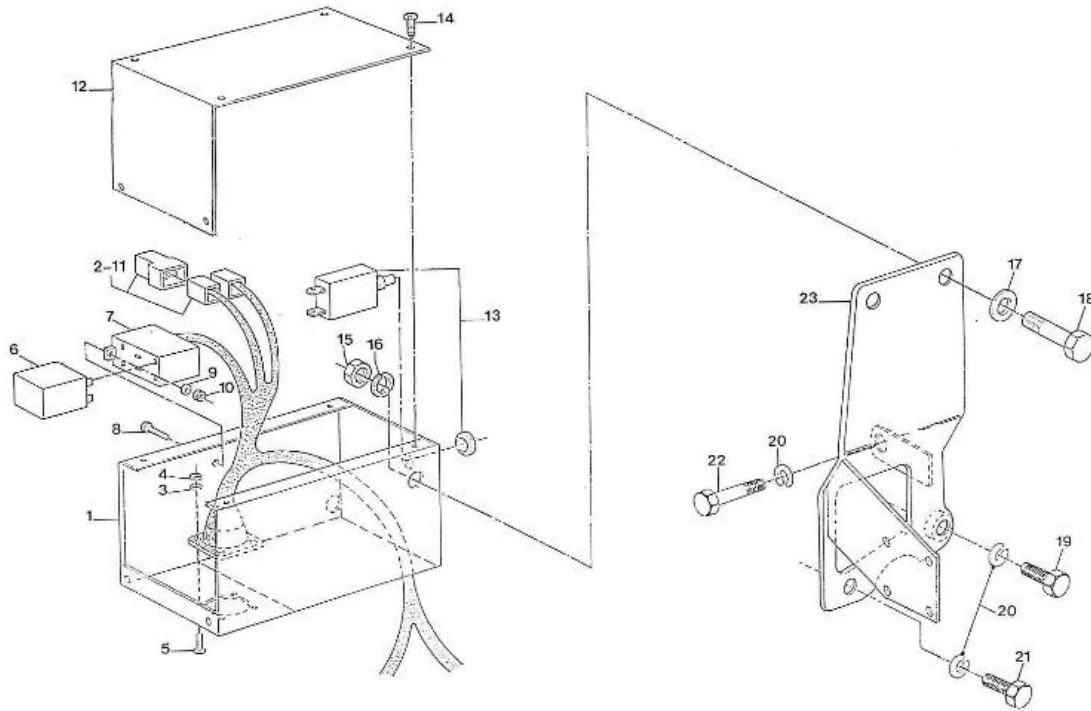

Model : 2.40HE ENGINE OLD VERSION

Subassembly : ELECTRICAL BOX

Part number	Item	Description	Quantity
970301845	2	WIRING,ENGINE KUBOTA SERIES	1
970301192	3	WASHER,PLAIN D 4	4
970302150	6	RELAIS,AUTO TIMER GLOWPLUG 12V	1
970302420	8	BOLT,HEX M 5X 10	1
970300318	9	WASHER,SPRING D 5	1
970609904	10	NUT,M 5	1
970301047	11	DIODE,HOLDER CPL.POSITIVE -L-	2
970119143	15	NUT, M10	2
970119136	16	WASHER,SPRING D10	2
970119135	17	WASHER,PLAIN D10	2
970644008	18	BOLT,HEX M10X 35	2
970302213	19	BOLT,HEX M 6X 70	1
970119149	20	WASHER, SPRING D 6	3
970497323	21	BOLT,HEX M 6X 80	1
970024005	22	BOLT,SOCK M 6X 20	1
970304165	23	SUPPORT	1