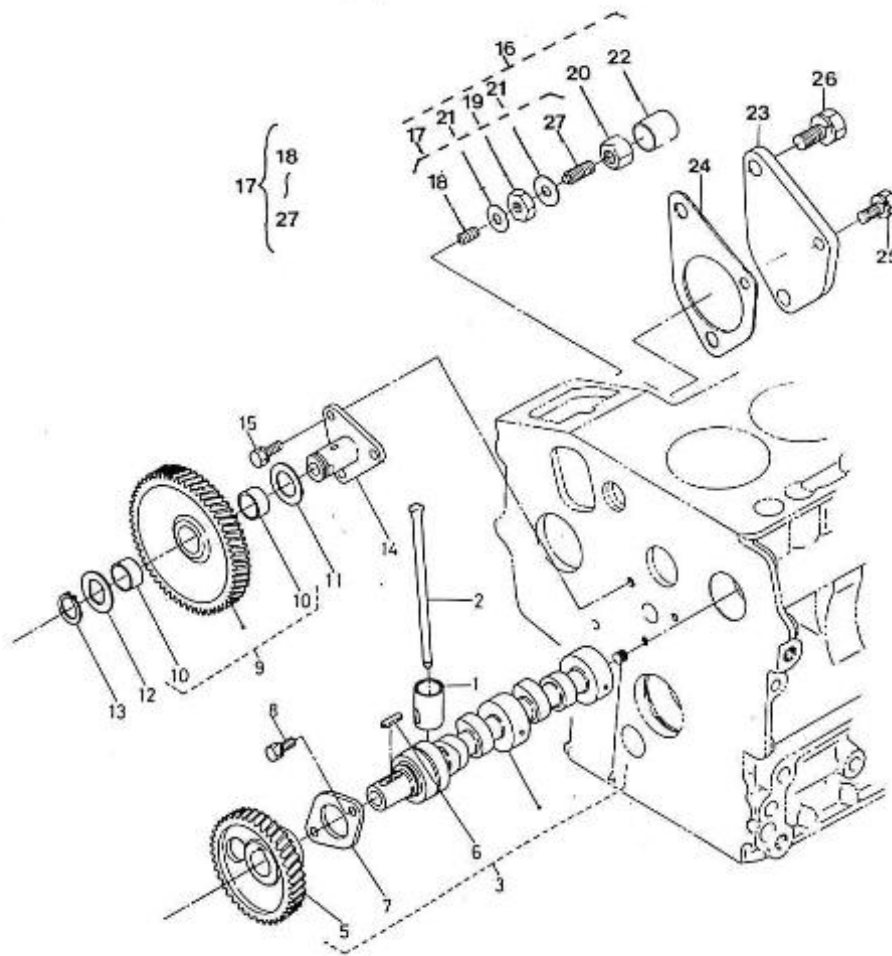

Model : 2.40HE ENGINE OLD VERSION

Subassembly : VALVES AND SPRINGS

Part number	Item	Description	Quantity
970141001	1	VALVE, INTAKE 2.40	2
970141002	2	VALVE, EXHAUST 2.40	2
970141003	3	SPRING, VALVE 2.40	4
970141004	4	RETAINER, VALVE SPRING	4
970141005	5	COLLAR, VALVE SPRING 2.40	8
970141007	6	CAP, VALVE	4
970307541	7	SEAL, VALVE STEM	4
970141008	8	SHAFT, ROCKER ARM 2.40	1
970141009	9	SPRING, ROCKER ARM 2.40	2
970141013	10	WASHER, ROCKER ARM SHAFT 2.40	2
970141015	11	BOLT, M6X10	2
970141011	12	BRACKET, ROCKER ARM 2.40	2
970141012	13	STUD, CYL.HEAD 2.40	2
970151133	14	NUT, M 6	2
970141326	15	WASHER, PLAIN D6	2
970119149	16	WASHER, SPRING D 6	2
970141010	17	SCREW, ADJ.ROCKER ARM 2.40	1
970141016	18	WASHER, ROCKER ARM 2.40	4
970141017	19	SPRING, ROCKER ARM 2.40	1
970141019	20	ASSY, ROCKER ARM 2.40HE	4
970141021	21	BUSH, ROCKER ARM	4
970141022	22	SCREW, ADJ.ROCKER ARM	4
970141023	23	NUT, ROCKER ARM 2.40	4

Model : 2.40HE ENGINE OLD VERSION

Subassembly : CAMSHAFT

Part number	Item	Description	Quantity
970141101	1	TAPPET, CAMSHAFT 2.40	4
970141102	2	ROD, PUSH 2.40	4
970142122	3	CAMSHAFT, FUEL CPL. 2. 40	1
970141105	5	GEAR, CAMSHAFT 2.40	1
970141106	6	KEY, FEATHER CAMSHAFT 2.40-4.1	1
970141107	7	STOPPER, CAMSHAFT	1
970140123	8	BOLT ,M 6X12	2
970141111	9	GEAR, IDLE CPL	1
970141112	10	BUSH, IDLE GEAR	2
970141113	11	COLLAR, IDLE GEAR N01	1
970141114	12	COLLAR, IDLE GEAR N02	1
970490508	15	BOLT, M 6X 14	3
970307613	16	ASSY APPARATUS	1
970151126	17	SCREW, ADJUSTING IDLE CPL.	1
970491129	19	NUT	1
970141130	20	NUT, IDLE ASSEM.	1
970491131	21	WASHER, SEAL	2
970141132	22	CAP, BOLT COVER	1
970141133	23	COVER, FUEL CAMSHAFT	1
970141119	24	GASKET, COVER INJ. TIMING 2.40	1
970491117	25	BOLT, M 6X 16	1
970491134	26	BOLT, M 8X 18	2