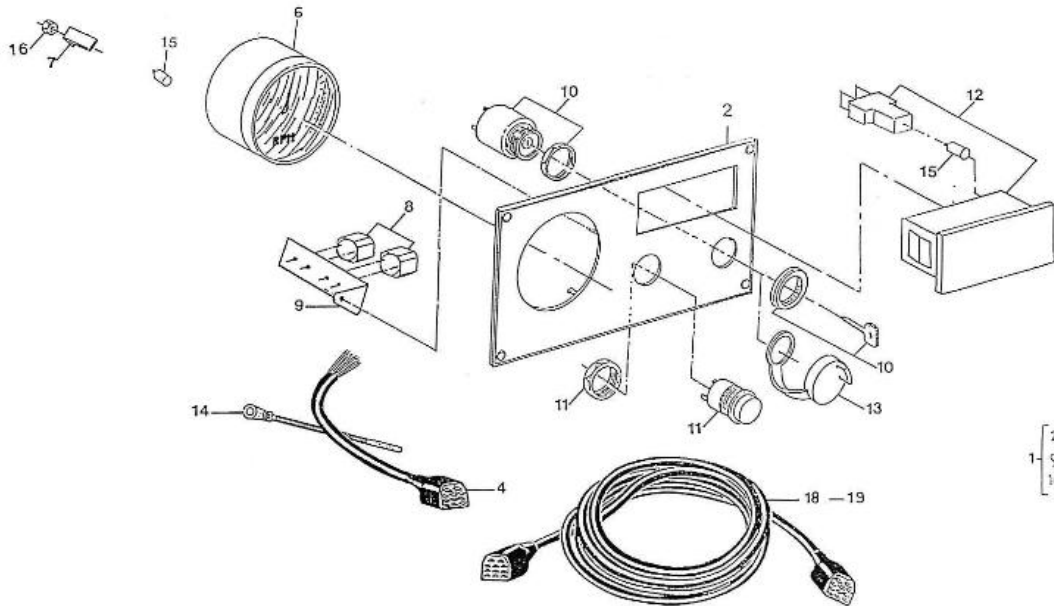

Model : 2.40HE ENGINE OLD VERSION

Subassembly : INSTRUMENT PANELS

PANEL "A" - 11 POS. / ALT 35 A
(4000 RPM TACH. GAUGE)

Part number	Item	Description	Quantity
970302667	10	SWITCH,BOSCH STARTER + GLOWING	1
970300967	11	BUTTON,PUSH	1
970850570	11	WARNING LIGHT	1
970851302	12	ELECTRICAL WIRING CONNEXOIN	1
970856005	12	INDICATORI OTTICI A 4 SPIE	1
970856011	12	BULB 12V-2W	4
970301046	13	DIODE,HOLDER CPL.NEGATIVE -M-	1
970304021	13	COVER	1
970856005	13	INDICATORI OTTICI A 4 SPIE	1
970304019	14	CABLEBINDER,PLASTIC 4.8X195	1
970856011	15	BULB 12V-2W	5
970301191	16	NUT,M 4 A2	4
970302665	18	WIRING,INTERMEDIATE 4MTR 11POS	1
970302666	19	WIRING,INTERMEDIATE 8MTR 11POS	1