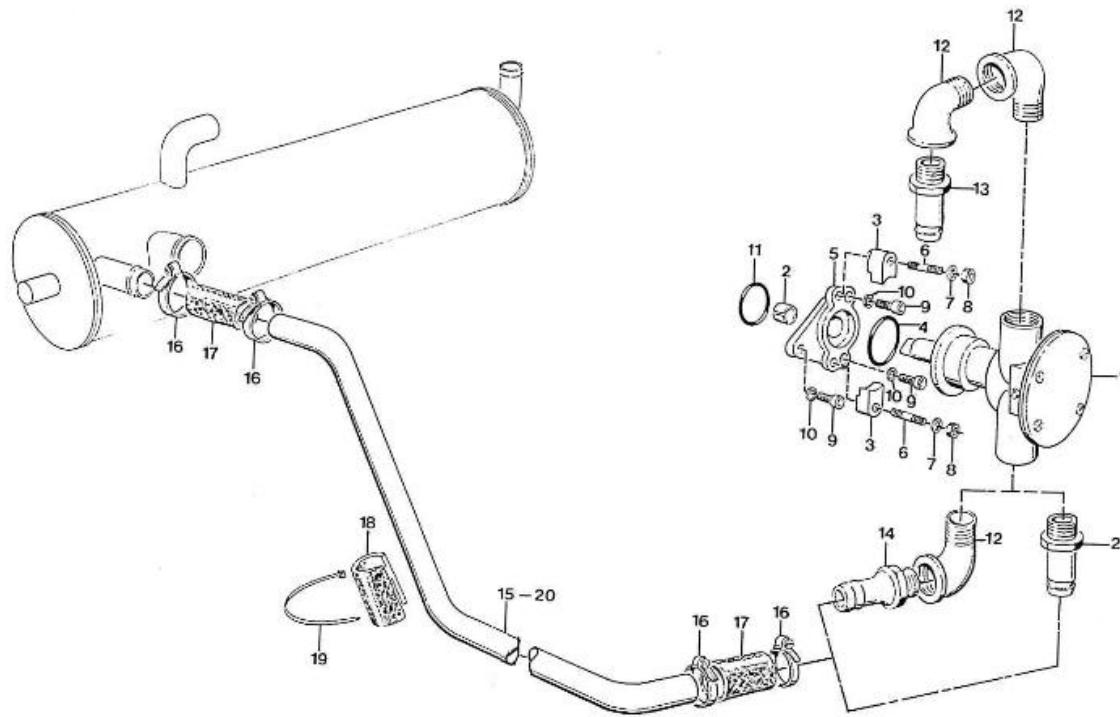

Model : 2.40HE ENGINE OLD VERSION

Subassembly : HEAT EXCHANGER

Part number	Item	Description	Quantity
970494520	2	NUT,LOCK M 8	2
970144602	3	O-RING	2
970144604	5	GASKET,HEATEXCH. 2.40HE (R)	1
970144606	7	GASKET,HEATEXCH. 2.40HE (F)	1
970144607	8	COVER,HEATEXCH.2.40HE (F)	1
970300071	10	CLAMP,HOSE 50-65	1
970300068	11	SUPPORT,HEATEXCH.2. 40HE	1
970024016	12	BOLT,HEX M 8X 40	2
970119139	13	WASHER,CORRUGATED D8	2
970604526	14	CLAMP,HOSE 22-32	8
970300073	15	HOSE,D25 L= 40	2
970439306	17	CLAMP	4
970300067	18	HOSE,D13 L= 145	1
970300064	20	HOSE,D25 L= 32	1
970300065	21	HOSE,D25 L= 75	1

Model : 2.40HE ENGINE OLD VERSION

Subassembly : SEA WATER PUMP

Part number	Item	Description	Quantity
970300495	1	PUMP,WATER	1
970154027	2	BUSHING,D.12/14X10	1
970494004	3	CLAMP,WATERPUMP	2
970494025	4	O-RING	1
970300057	6	STUD,M 8X 20	2
970119139	7	WASHER,CORRUGATED D8	2
970639105	8	NUT,M 8 LOW	2
970604615	9	BOLT,SOCK M 6X 20	3
970609602	10	WASHER,CORRUGATED D 6	3
970154025	11	O-RING,28,17X3,53	1
970434055	12	""ELBOW,M-F 3/8""G""	3
970434051	14	SOCKET,HOSE 3/8	1
970300055	15	PIPE,WATERPUMP-HEATEXCH. 2.40H	1
970439306	16	CLAMP	4
970300186	17	ENS. HOSE,D13 L= 50	2
970635523	19	CABLEBINDER,PLASTIC 4,8X178	2