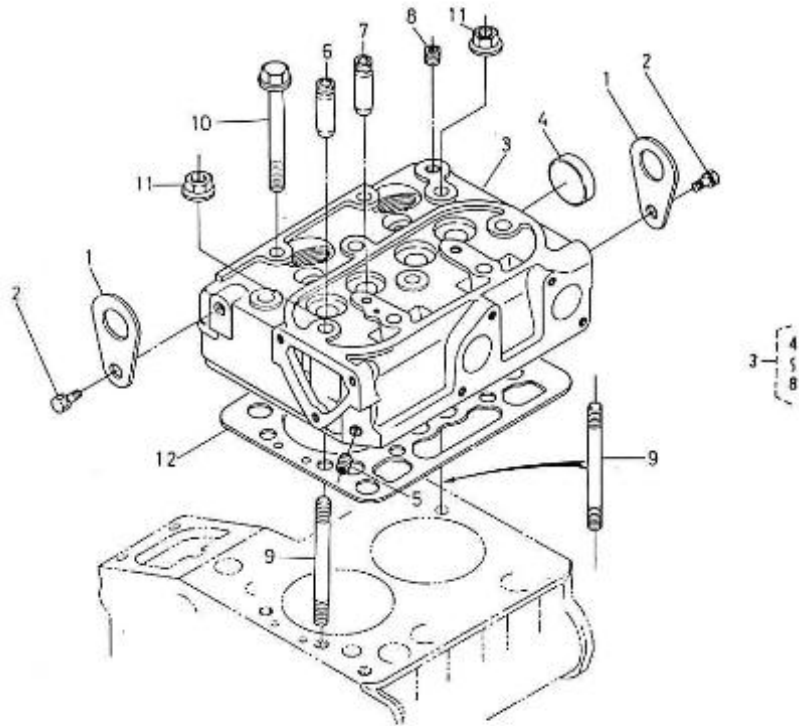

Model : 2.40HE ENGINE OLD VERSION

Subassembly : CYLINDER HEAD COVER

Part number	Item	Description	Quantity
970140308	1	PIPE, BREATHER	1
970140303	2	PLATE, BREATHER ELEMENT N01	1
970140302	3	HOUSING, BREATHER ELEMENT	1
970302769	4	FILTER, BREATHER ELEMENT	1
970140306	5	SHIELD, OIL BREATHER	1
970490307	6	SCREW, M 5X 10	2
970307471	7	COVER, CYL. HEAD	1
970140502	8	GASKET, COVER CYL. HEAD 2.40	1
970140504	9	NUT, CAP M8	2
970150403	10	RING, SEAL	2
970490510	11	CAP, FILLING OIL	1
970490511	12	O-RING	1

Model : 2.40HE ENGINE OLD VERSION

Subassembly : TIMING GEAR CASE

Part number	Item	Description	Quantity
970140201	1	COVER, TIMING COVER 2.40	1
970140202	2	PLUG, SOCK	2
970140204	3	PIN, TIMING COVER 2.40	1
970490203	4	O-RING	3
970140205	5	GASKET, TIMING CASE 2.40	1
970490119	6	BOLT,M 6X 18	1
970300276	7	BOLT,HEX M 6X 50	10
970140208	8	BOLT	3
970490209	9	BOLT,M 6X 70	1
970119149	11	WASHER, SPRING D 6	12
970307623	12	SEAL,OIL	1

Model : 2.40HE ENGINE OLD VERSION

Subassembly : CYLINDER HEAD

Part number	Item	Description	Quantity
970140901	1	HOOK, ENGINE 2.40	2
970313311	2	BOLT	2
970140905	3	HEAD, CYLINDER CPL 2.40	1
970140904	4	CAP, FREEZE	1
970490107	5	PLUG, SOCK	1
970140922	6	GUIDE, VALVE INTAKE 2.40HE	2
970140923	7	GUIDE, VALVE EXHAUST 2.40	2
970140908	8	PLUG, CYL.HEAD 2.40	1
970140912	10	BOLT, CYL.HEAD 2.40	8
970140914	11	NUT, CYLINDER HEAD 2.40	2
970140916	12	GASKET, CYL.HEAD 2.40	1