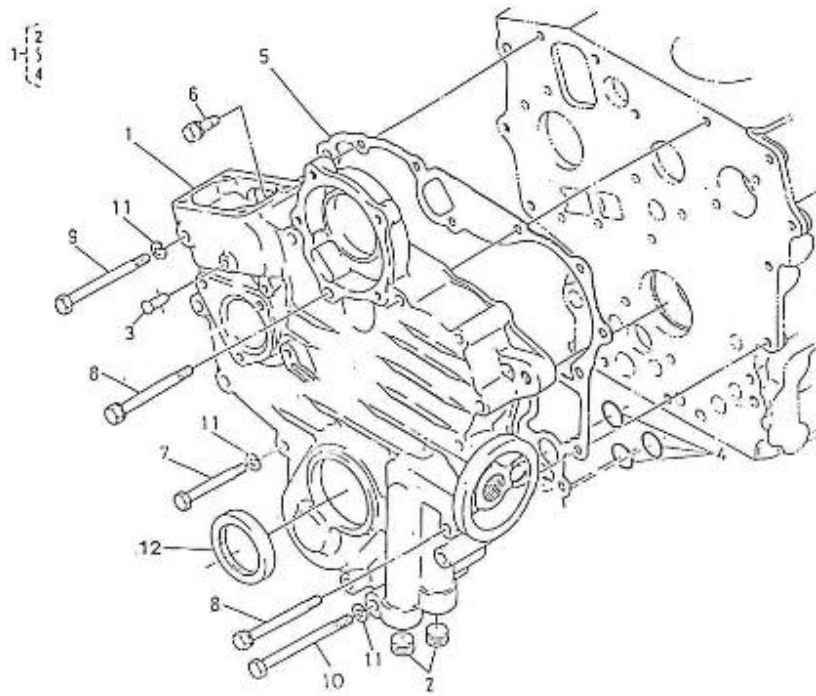

SPARE PARTS CATALOGUE

(version du 13-05-2020)

2.40HE ENGINE OLD VERSION

Model : 2.40HE ENGINE OLD VERSION

Subassembly : ENGINE BLOCK

Part number	Item	Description	Quantity
970140102	2	CAP, FEEZE	3
970140103	3	CAP, FREEZE	3
970140104	4	CAP, FREEZE	2
970490107	5	PLUG, SOCK	4
970490108	6	PLUG, SOCK	3
970490109	7	PLUG, SOCK	1
970140109	9	PIN, CYLINDRICAL	2
970490111	10	PIN, CYLINDRICAL	2
970490112	11	PIN, PIPE	1
970490113	12	PIN, PIPE	2
970140113	13	PLUG, SOCK	1
970490116	14	O-RING	2
970140114	15	PLUG, DRAIN -400	1
970143114	16	PUMP, OIL CPL.	1
970143115	17	GASKET, OIL PUMP	1
970143116	18	BOLT	3
970143117	19	GEAR, OIL PUMP DRIVE 2. 40	1
970143118	20	KEY, FEATHER	1
970493119	21	NUT, M10	1
970493120	22	WASHER, CLAW D10	1
970851700	23	SWITCH, OIL	1
970140108	24	PIN, PIPE	2
970140140	26	DIPSTIK, OIL LEVEL 2.40 HE	1

Model : 2.40HE ENGINE OLD VERSION

Subassembly : CYLINDER HEAD COVER

Part number	Item	Description	Quantity
970140308	1	PIPE, BREATHER	1
970140303	2	PLATE, BREATHER ELEMENT N01	1
970140302	3	HOUSING, BREATHER ELEMENT	1
970302769	4	FILTER, BREATHER ELEMENT	1
970140306	5	SHIELD, OIL BREATHER	1
970490307	6	SCREW, M 5X 10	2
970307471	7	COVER, CYL. HEAD	1
970140502	8	GASKET, COVER CYL. HEAD 2.40	1
970140504	9	NUT, CAP M8	2
970150403	10	RING, SEAL	2
970490510	11	CAP, FILLING OIL	1
970490511	12	O-RING	1

Model : 2.40HE ENGINE OLD VERSION

Subassembly : TIMING GEAR CASE

Part number	Item	Description	Quantity
970140201	1	COVER, TIMING COVER 2.40	1
970140202	2	PLUG, SOCK	2
970140204	3	PIN, TIMING COVER 2.40	1
970490203	4	O-RING	3
970140205	5	GASKET, TIMING CASE 2.40	1
970490119	6	BOLT,M 6X 18	1
970300276	7	BOLT,HEX M 6X 50	10
970140208	8	BOLT	3
970490209	9	BOLT,M 6X 70	1
970119149	11	WASHER, SPRING D 6	12
970307623	12	SEAL,OIL	1