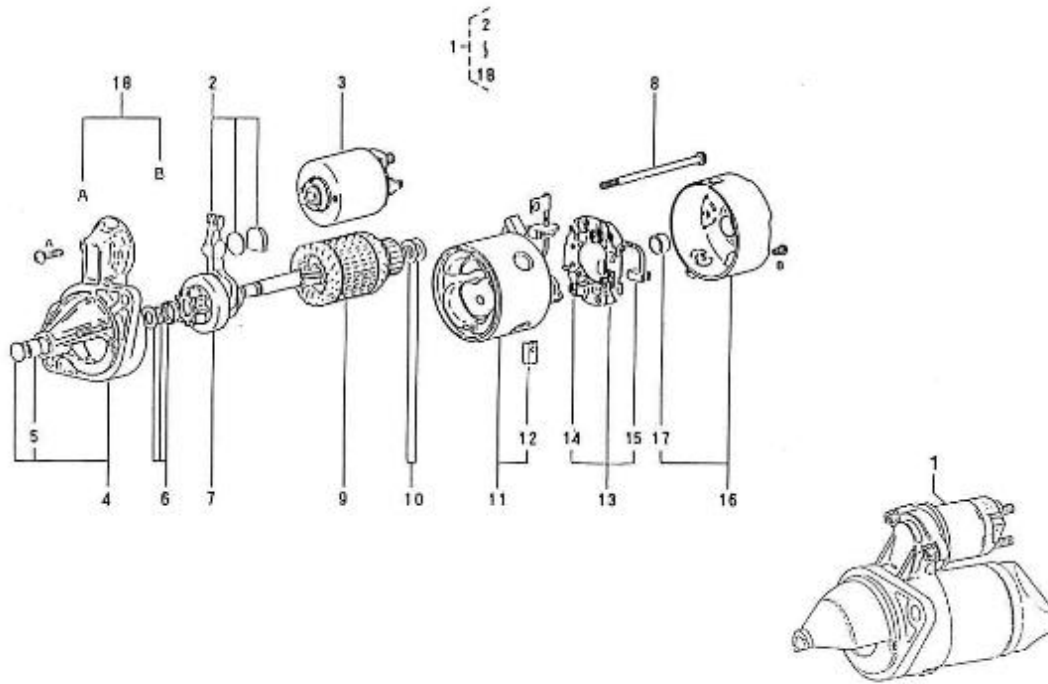

Model : 2.40HE ENGINE OLD VERSION

Subassembly : INTAKE MANIFOLD

Part number	Item	Description	Quantity
970145101	1	MANIFOLD,INTAKE	1
970145102	2	GASKET,INTAKE MANIFOLD 2. 40	1
970490119	3	BOLT,M 6X 18	2
970515105	4	BOLT,M 6X 45	1
970119149	5	WASHER, SPRING D 6	1
970301330	6	FILTER,AIR HE	1
970302573	7	HOSE,CARTER DEAIR 2.40HE	1
970439306	8	CLAMP	2
970301611	9	HOSE,AIR FILTER 2. 40-2.60/HE	1
970634621	10	CLAMP,HOSE	1
970604533	11	CLAMP,HOSE 32-44	1

Model : 2.40HE ENGINE OLD VERSION

Subassembly : OIL DRAIN PUMP

Part number	Item	Description	Quantity
970301416	1	PUMP,OIL EXTRACTION	1
970300306	2	GASKET,RING D14	3
970432515	3	BOLT,BANJO M14X1,5	1
970300430	4	GASKET,RING D10	1
970302482	5	BOLT,BANJO M12X1,25	1
970300325	6	RING,SEAL D12	2
970302481	7	HOSE,OIL EXTRACTION CPL.2.40HE	1
970300044	9	BOLT,HEX M10X1,25X 25	2
970119136	10	WASHER,SPRING D10	2
970574514	12	BOLT,HEX M10X 16	1

Model : 2.40HE ENGINE OLD VERSION

Subassembly : STATER - DETAILS

Part number	Item	Description	Quantity
970147303	1	STARTER,MOTOR 12V 0,7KW 1P	1
970147329	2	FORK,STARTER 2.40	1
970147306	3	RELAIS,STARTER MOTOR 2.45/2.50	1
970147307	4	FRAME,DRIVE END-STARTER MOTOR	1
970147308	5	BUSH	1
970147310	7	CLUTCH,STARTER MOTOR 2.40HE	1
970147338	8	BOLT	2
970147304	9	ARMATURE	1
970147337	10	WASHER,ADJUSTING	1
970147302	11	YOKE	1
970147316	12	BRUSH	2
970147317	13	HOLDER,BRUSH	1
970147318	14	SPRING,BRUSH	3
970147325	15	BRUSH,STARTER MOTOR 2.40	1
970147315	17	BUSHING,STARTER MOTOR 2.40HE	1
970147339	18	GASKET,CYL.HEAD NA	1