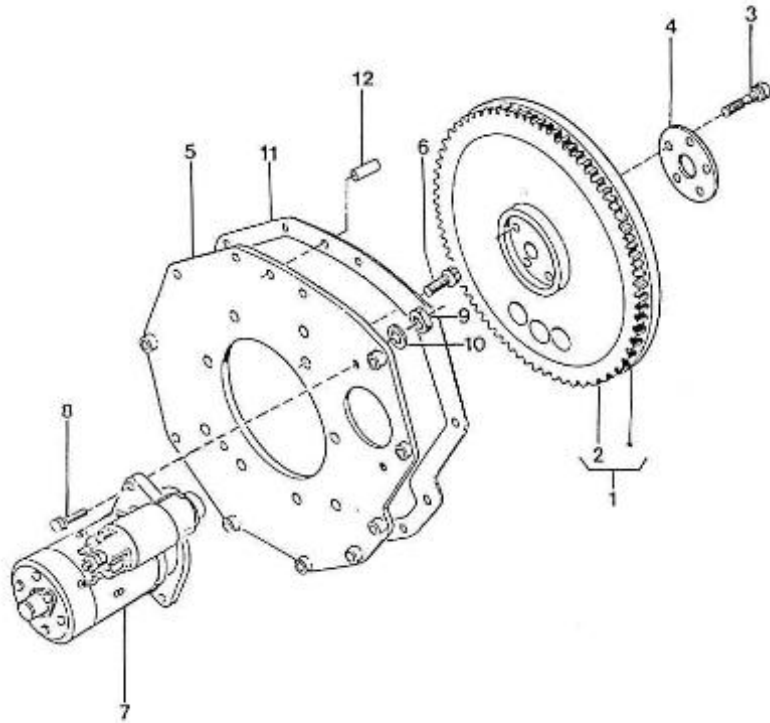

Model : 2.40HE ENGINE OLD VERSION

Subassembly : FLYWHEEL

Part number	Item	Description	Quantity
970141703	2	GEAR, FLYWEEL 2.40	1
970307575	3	BOLT,FLYWHEEL	5
970141707	5	PLATE, REAR END 2.40	1
970490919	6	BOLT,M 8X 16	10
970147303	7	STARTER,MOTOR 12V 0,7KW 1P	1
970497329	8	BOLT,M 8X 28	2
970490903	9	NUT,M 8	2
970490904	10	WASHER,SPRING D 8	2
970141708	11	XXGASKET,R-END PLATE	1
970490111	12	PIN,CYLINDRICAL	1