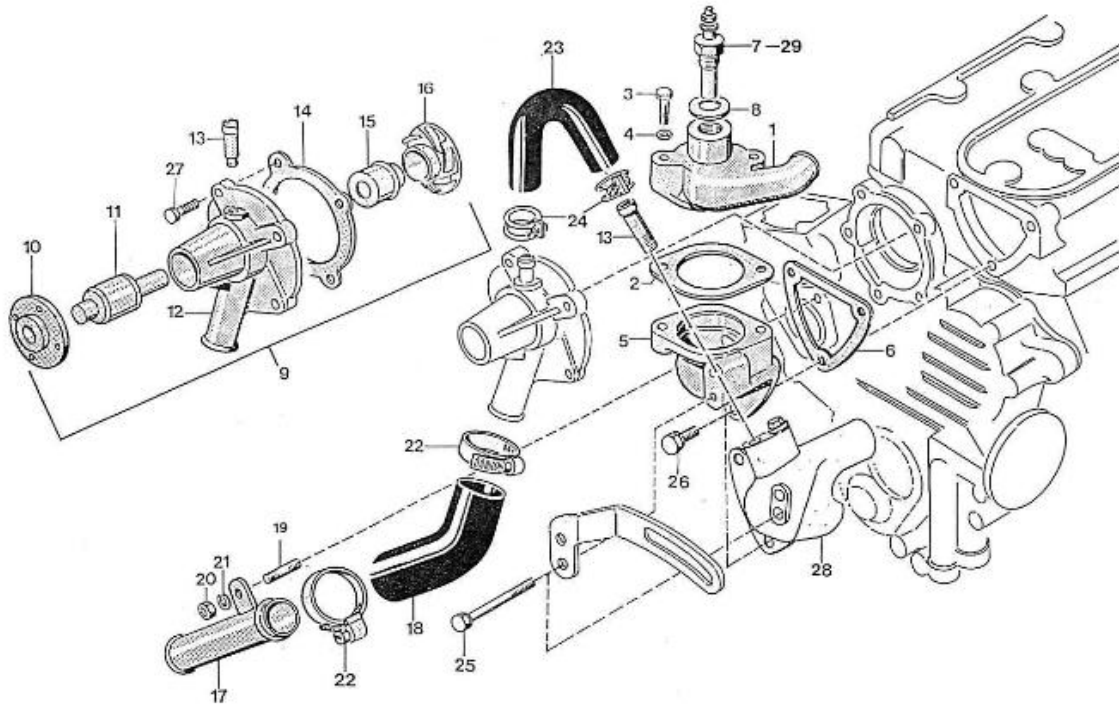

Model : 2.40HE ENGINE OLD VERSION

Subassembly : FRESH WATER PUMP

Part number	Item	Description	Quantity
970300060	1	FLANGE,WATER INTAKE 20 40HE	1
970300062	2	GASKET,WATER INTAKE HE	1
970300063	3	BOLT,HEX M 6X 35	2
970609602	4	WASHER,CORRUGATED D 6	2
970300299	6	GASKET,FLANGE	1
970851604	7	WATER SENDER 120C +SWITCH 110C	1
970300306	8	GASKET,RING D14	1
970144301	9	PUMP,F/WATER CPL.2. 40HE	1
970159645	10	FLANGE,WATER PUMP HE	1
970144302	11	BEARING,F.WATER PUMP 2.40	1
970154003	13	PIPE,WATER RETURN	2
970315053	14	GASKET,WATER PUMP	1
970144304	15	SEAL,ASSY	1
970144305	16	IMPELLER,F/WATER PUMP 2.40HE	1
970144306	17	PIPE,WATER PUMP 2.40	1
970144307	18	HOSE,ELBOW WATER PUMP 2.40	1
970144308	19	STUD	1
970151133	20	NUT,M 6	1
970119149	21	WASHER, SPRING D 6	1
970434506	22	CLAMP,HOSE 13-20	2
970144310	23	HOSE,WATER RETURN 2.40	1
970439306	24	CLAMP	2
970144311	25	BOLT	1
970639902	26	BOLT,SOCK M 6X 16	2
970491537	27	BOLT,M 6X 25	4
970144320	28	FLANGE,WATER INTAKE 2. 40HE	1
970851607	29	TEMPERATURE SWITCH	1