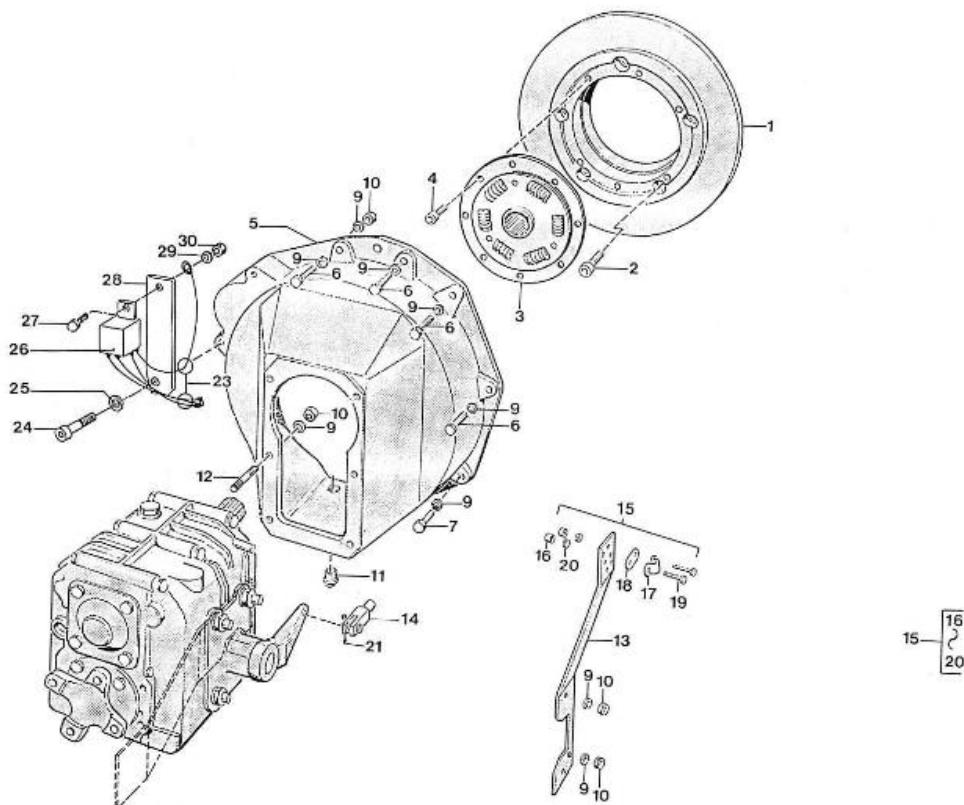

Model : 2.40HE ENGINE OLD VERSION

Subassembly : GEAR BOX FLANGE

Part number	Item	Description	Quantity
970119146	2	BOLT, SOCK M8X 30	5
970776050	3	DAMPERPLATE,121 DIN	1
970119147	4	BOLT, SOCK M 6X12	8
970635917	6	BOLT,SOCK M 8X 40	4
970119148	7	BOLT, HEX M 8X 30	3
970301280	8	BOLT,HEX M 8X 90	2
970119139	9	WASHER,CORRUGATED D8	21
970027322	10	NUT,M 8	12
970639853	11	""PLUG,HEX 3/8""G""	1
970302346	13	SUPPORT,REMOTE CONTROL 2. 40HE	1
970830123	14	STRAP	1
970835020	15	CLAMP	1
970609904	16	NUT,M 5	2
QCC33010TF	17	THREADING COLLAR JACKET 33C	1
QCC33014TF	18	COUNTER PLATE 33/43C	1
970300317	19	BOLT,HEX M 5X 16	2
970635106	21	PIN,COTTER 2X20 SST	1
970302570	23	WIRING,KIT RELAIS KUBOTA START	1
970301280	24	BOLT,HEX M 8X 90	1
970119138	25	WASHER,SPRING D 8	1
970300716	26	RELAY,12V-30A	1
970300317	27	BOLT,HEX M 5X 16	1
970300318	29	WASHER,SPRING D 5	1
970609904	30	NUT,M 5	1
970300318	200	WASHER,SPRING D 5	2