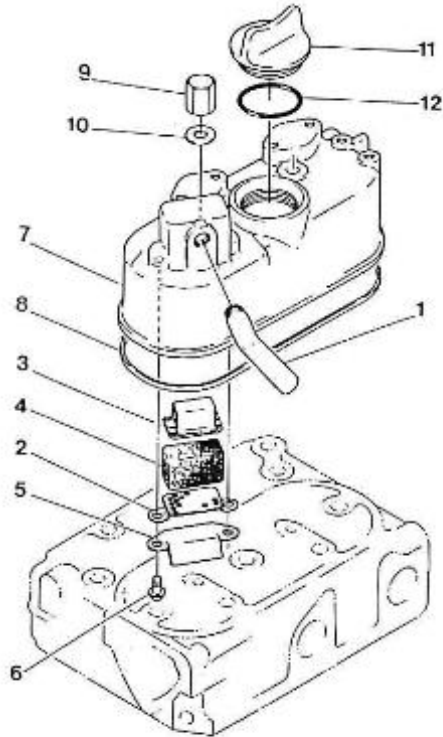

SPARE PARTS CATALOGUE

(version du 13-05-2020)

2.40HE ENGINE OLD VERSION

Model : 2.40HE ENGINE OLD VERSION

Subassembly : ENGINE BLOCK

Part number	Item	Description	Quantity
970140102	2	CAP, FEEZE	3
970140103	3	CAP, FREEZE	3
970140104	4	CAP, FREEZE	2
970490107	5	PLUG, SOCK	4
970490108	6	PLUG, SOCK	3
970490109	7	PLUG, SOCK	1
970140109	9	PIN, CYLINDRICAL	2
970490111	10	PIN, CYLINDRICAL	2
970490112	11	PIN, PIPE	1
970490113	12	PIN, PIPE	2
970140113	13	PLUG, SOCK	1
970490116	14	O-RING	2
970140114	15	PLUG, DRAIN -400	1
970143114	16	PUMP, OIL CPL.	1
970143115	17	GASKET, OIL PUMP	1
970143116	18	BOLT	3
970143117	19	GEAR, OIL PUMP DRIVE 2. 40	1
970143118	20	KEY, FEATHER	1
970493119	21	NUT, M10	1
970493120	22	WASHER, CLAW D10	1
970851700	23	SWITCH, OIL	1
970140108	24	PIN, PIPE	2
970140140	26	DIPSTIK, OIL LEVEL 2.40 HE	1

Model : 2.40HE ENGINE OLD VERSION

Subassembly : OIL SUMP - OIL PUMP

Part number	Item	Description	Quantity
970140121	1	OIL PAN	1
970140110	2	GASKET, OIL PAN 2.40	1
970140123	3	BOLT ,M 6X12	14
970300325	4	RING,SEAL D12	2
970302482	5	BOLT,BANJO M12X1,25	1
970143126	6	FILTER,OIL PAN 2. 40HE	1
970153129	7	O-RING,OIL FILTER 2.60 4.110	1
970313311	8	BOLT	1
970432515	9	BOLT,BANJO M14X1,5	2
970300306	10	GASKET,RING D14	4
970300044	12	BOLT,HEX M10X1,25X 25	2
970119136	13	WASHER,SPRING D10	2
970302481	14	HOSE,OIL EXTRACTION CPL.2.40HE	1

Model : 2.40HE ENGINE OLD VERSION

Subassembly : CYLINDER HEAD COVER

Part number	Item	Description	Quantity
970140308	1	PIPE, BREATHER	1
970140303	2	PLATE, BREATHER ELEMENT N01	1
970140302	3	HOUSING, BREATHER ELEMENT	1
970302769	4	FILTER, BREATHER ELEMENT	1
970140306	5	SHIELD, OIL BREATHER	1
970490307	6	SCREW, M 5X 10	2
970307471	7	COVER, CYL. HEAD	1
970140502	8	GASKET, COVER CYL. HEAD 2.40	1
970140504	9	NUT, CAP M8	2
970150403	10	RING, SEAL	2
970490510	11	CAP, FILLING OIL	1
970490511	12	O-RING	1