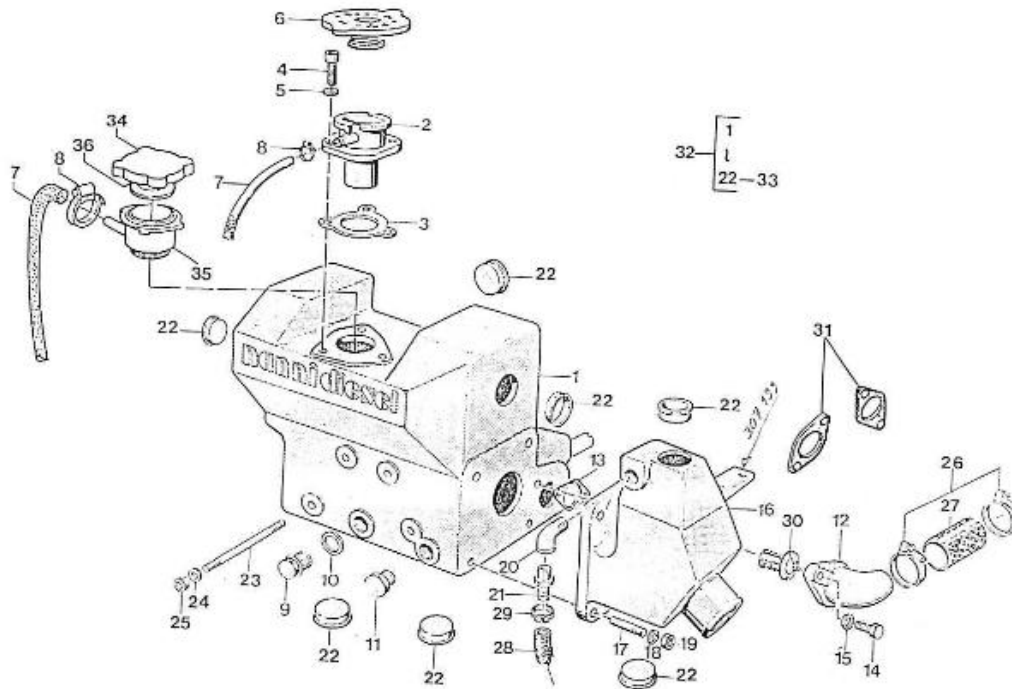

Model : 2.40HE ENGINE OLD VERSION

Subassembly : EXHAUST MANIFOLD

Part number	Item	Description	Quantity
970604613	3	GASKET,FILLINGNECK	1
970024005	4	BOLT,SOCK M 6X 20	3
970635459	5	WASHER,PLAIN D 6	3
970604614	6	CAP,FILLING 0, 7 DOUBLE SEAL	1
970300077	7	HOSE,D 8 L= 450	1
970439306	8	CLAMP	1
970300214	9	PLUG,HEX M16X1,5	1
970300199	10	GASKET,RING D16	1
970639853	11	""PLUG,HEX 3/8""G""	1
970300378	12	FLANGE,THERMOSTAT 2.40HE	1
970300062	13	GASKET,WATER INTAKE HE	1
970644006	14	BOLT,HEX M 6X 20	2
970609602	15	WASHER,CORRUGATED D 6	2
970300080	17	STUD,M 8X 25	4
970119139	18	WASHER,CORRUGATED D8	4
970300079	19	NUT,M 8 SPECIAL	4
970434055	20	""ELBOW,M-F 3/8""G""	1
970494517	22	CAP,FREEZE	7
970300059	23	STUD,M 6X 85	4
970635459	24	WASHER,PLAIN D 6	4
970494516	25	NUT,LOCK M 6	4
970604526	26	CLAMP,HOSE 22-32	2
970300065	27	HOSE,D25 L= 75	1
970300066	28	ENS. HOSE,D13 L= 80	1
970439306	29	CLAMP	4
970300727	30	THERMOSTAT,71XC	1
970144512	31	GASKET,EXHAUST MANIFOLD 2. 40	2
970300289	33	GASKET,RING D17	1
970604614	34	CAP,FILLING 0, 7 DOUBLE SEAL	1
970300151	35	FILLING,NECK WATER	1