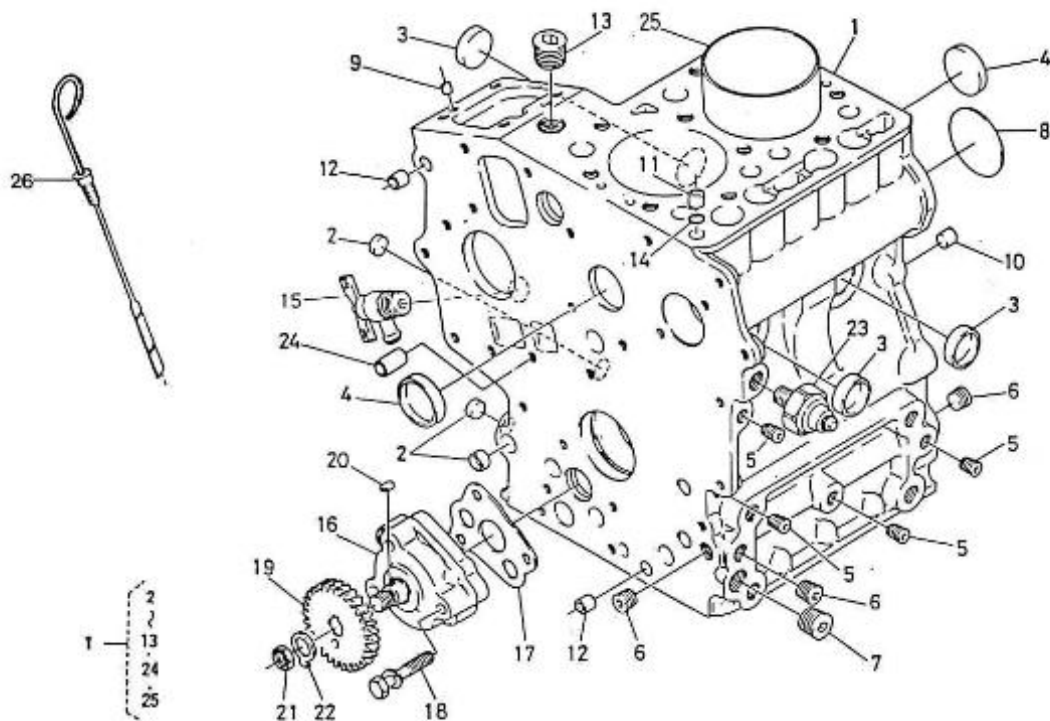

SPARE PARTS CATALOGUE

(version du 13-05-2020)

2.40HE ENGINE OLD VERSION

Model : 2.40HE ENGINE OLD VERSION

Subassembly : ENGINE BLOCK

Part number	Item	Description	Quantity
970140102	2	CAP, FEEZE	3
970140103	3	CAP, FREEZE	3
970140104	4	CAP, FREEZE	2
970490107	5	PLUG, SOCK	4
970490108	6	PLUG, SOCK	3
970490109	7	PLUG, SOCK	1
970140109	9	PIN, CYLINDRICAL	2
970490111	10	PIN, CYLINDRICAL	2
970490112	11	PIN, PIPE	1
970490113	12	PIN, PIPE	2
970140113	13	PLUG, SOCK	1
970490116	14	O-RING	2
970140114	15	PLUG, DRAIN -400	1
970143114	16	PUMP, OIL CPL.	1
970143115	17	GASKET, OIL PUMP	1
970143116	18	BOLT	3
970143117	19	GEAR, OIL PUMP DRIVE 2. 40	1
970143118	20	KEY, FEATHER	1
970493119	21	NUT, M10	1
970493120	22	WASHER, CLAW D10	1
970851700	23	SWITCH, OIL	1
970140108	24	PIN, PIPE	2
970140140	26	DIPSTIK, OIL LEVEL 2.40 HE	1

Model : 2.40HE ENGINE OLD VERSION

Subassembly : OIL SUMP - OIL PUMP

Part number	Item	Description	Quantity
970140121	1	OIL PAN	1
970140110	2	GASKET, OIL PAN 2.40	1
970140123	3	BOLT ,M 6X12	14
970300325	4	RING,SEAL D12	2
970302482	5	BOLT,BANJO M12X1,25	1
970143126	6	FILTER,OIL PAN 2. 40HE	1
970153129	7	O-RING,OIL FILTER 2.60 4.110	1
970313311	8	BOLT	1
970432515	9	BOLT,BANJO M14X1,5	2
970300306	10	GASKET,RING D14	4
970300044	12	BOLT,HEX M10X1,25X 25	2
970119136	13	WASHER,SPRING D10	2
970302481	14	HOSE,OIL EXTRACTION CPL.2.40HE	1

Model : 2.40HE ENGINE OLD VERSION

Subassembly : TIMING GEAR CASE

Part number	Item	Description	Quantity
970140201	1	COVER, TIMING COVER 2.40	1
970140202	2	PLUG, SOCK	2
970140204	3	PIN, TIMING COVER 2.40	1
970490203	4	O-RING	3
970140205	5	GASKET, TIMING CASE 2.40	1
970490119	6	BOLT,M 6X 18	1
970300276	7	BOLT,HEX M 6X 50	10
970140208	8	BOLT	3
970490209	9	BOLT,M 6X 70	1
970119149	11	WASHER, SPRING D 6	12
970307623	12	SEAL,OIL	1