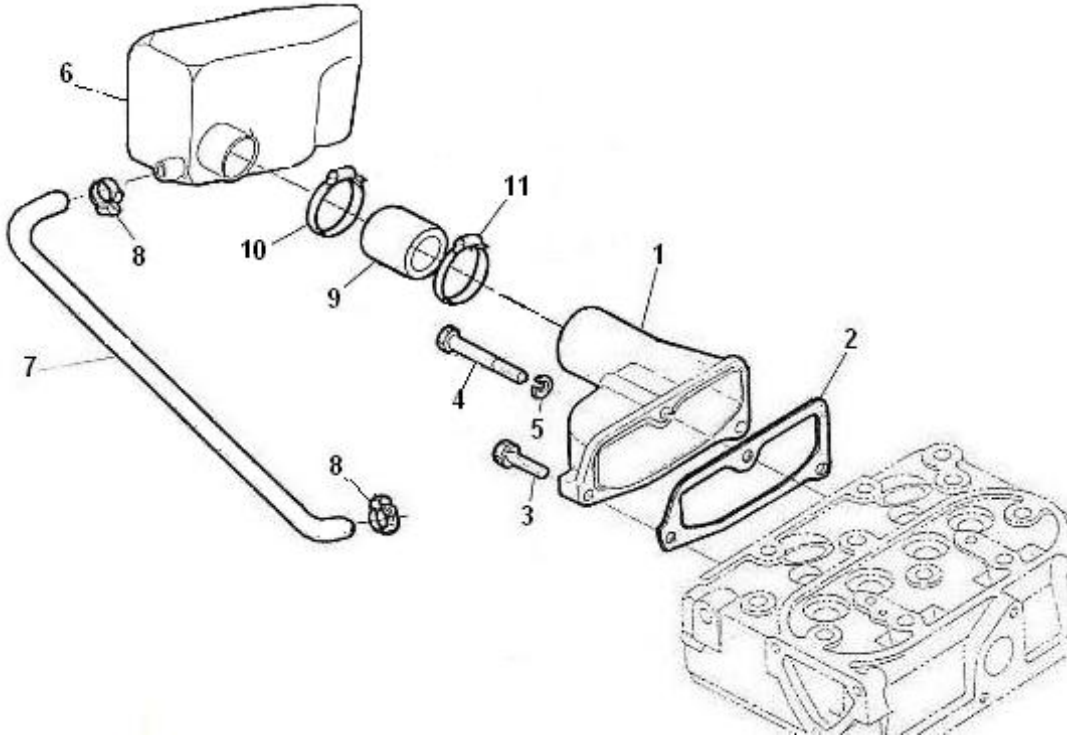

Model : 2.40HE ENGINE OLD VERSION

Subassembly : INTAKE MANIFOLD

Part number	Item	Description	Quantity
970145101	1	MANIFOLD,INTAKE	1
970145102	2	GASKET,INTAKE MANIFOLD 2. 40	1
970490119	3	BOLT,M 6X 18	2
970515105	4	BOLT,M 6X 45	1
970119149	5	WASHER, SPRING D 6	1
970301330	6	FILTER,AIR HE	1
970302573	7	HOSE,CARTER DEAIR 2.40HE	1
970439306	8	CLAMP	2
970301611	9	HOSE,AIR FILTER 2. 40-2.60/HE	1
970634621	10	CLAMP,HOSE	1
970604533	11	CLAMP,HOSE 32-44	1