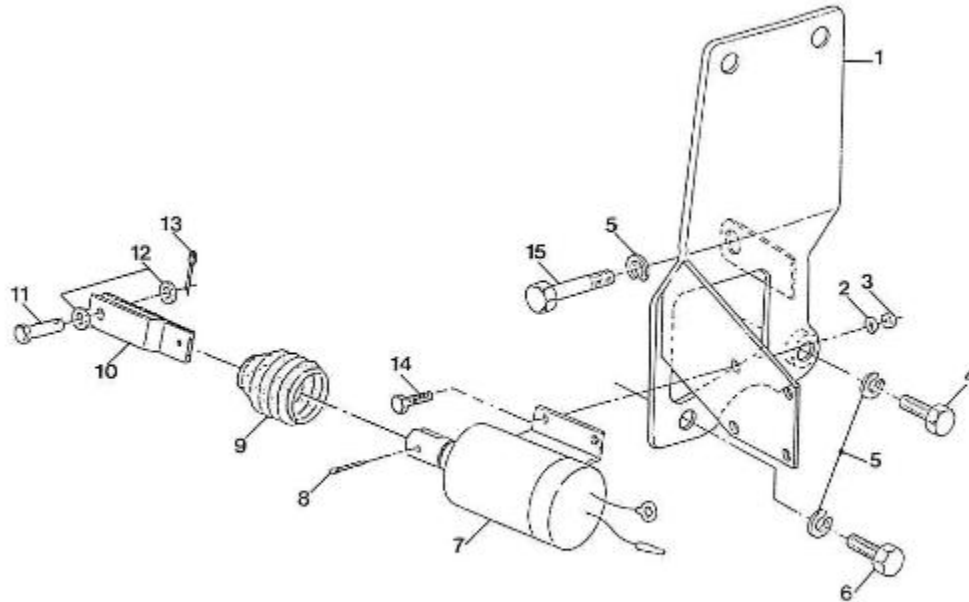

Model : 2.40HE ENGINE OLD VERSION

Subassembly : ELECTRICAL STOP

Part number	Item	Description	Quantity
970304165	1	SUPPORT	1
970302213	4	BOLT,HEX M 6X 70	1
970119149	5	WASHER, SPRING D 6	3
970497323	6	BOLT,HEX M 6X 80	1
970301580	7	SOLENOID,12V 4.190	1
970302157	9	BELLOWS,STOP SOLENOID	1
970301579	10	LEVER,STOP 4.190	1
970635253	11	PIN,ELEC STOP FORK	1
970635459	12	WASHER,PLAIN D 6	2
970635106	13	PIN,COTTER 2X20 SST	1
970024005	15	BOLT,SOCK M 6X 20	1