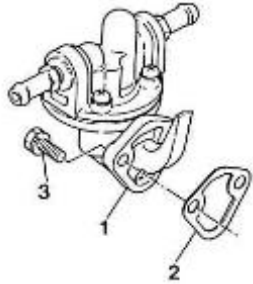

Model : 2.40HE ENGINE OLD VERSION

Subassembly : FEED PUMP

Part number	Item	Description	Quantity
970142501	1	PUMP,FUEL FEED 2. 40	1
970142512	2	GASKET,FUEL PUMP 2. 40	1
970491117	3	BOLT,M 6X 16	2