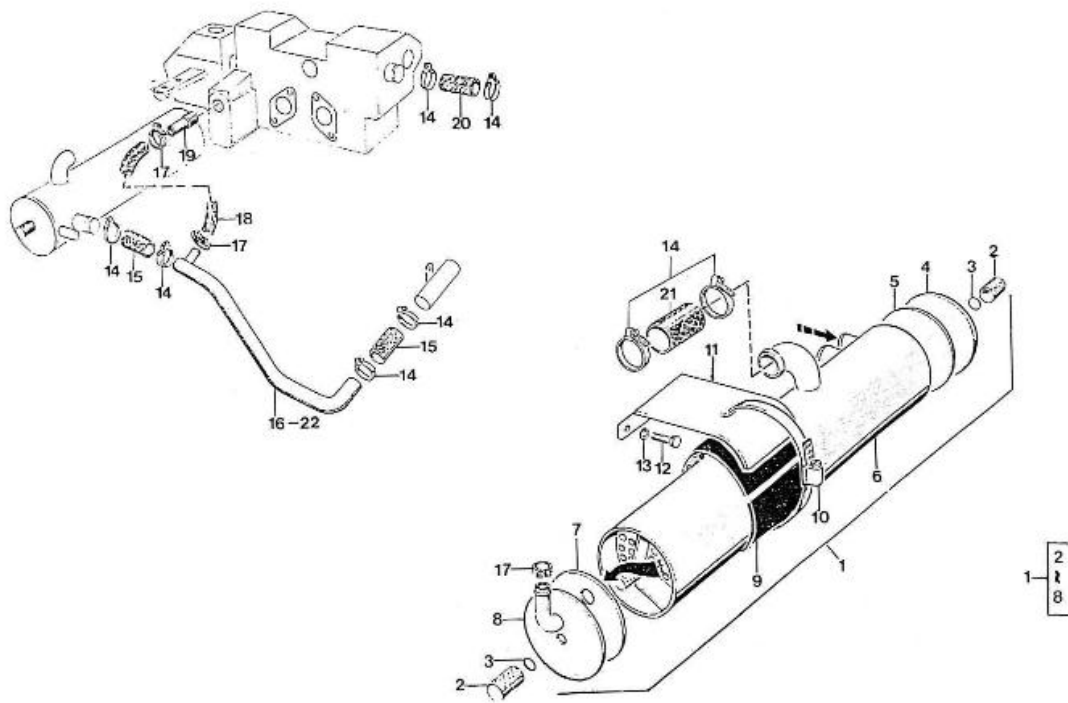

Model : 2.40HE ENGINE OLD VERSION

Subassembly : HEAT EXCHANGER

Part number	Item	Description	Quantity
970494520	2	NUT,LOCK M 8	2
970144602	3	O-RING	2
970144604	5	GASKET,HEATEXCH. 2.40HE (R)	1
970144606	7	GASKET,HEATEXCH. 2.40HE (F)	1
970144607	8	COVER,HEATEXCH.2.40HE (F)	1
970300071	10	CLAMP,HOSE 50-65	1
970300068	11	SUPPORT,HEATEXCH.2. 40HE	1
970024016	12	BOLT,HEX M 8X 40	2
970119139	13	WASHER,CORRUGATED D8	2
970604526	14	CLAMP,HOSE 22-32	8
970300073	15	HOSE,D25 L= 40	2
970439306	17	CLAMP	4
970300067	18	HOSE,D13 L= 145	1
970300064	20	HOSE,D25 L= 32	1
970300065	21	HOSE,D25 L= 75	1