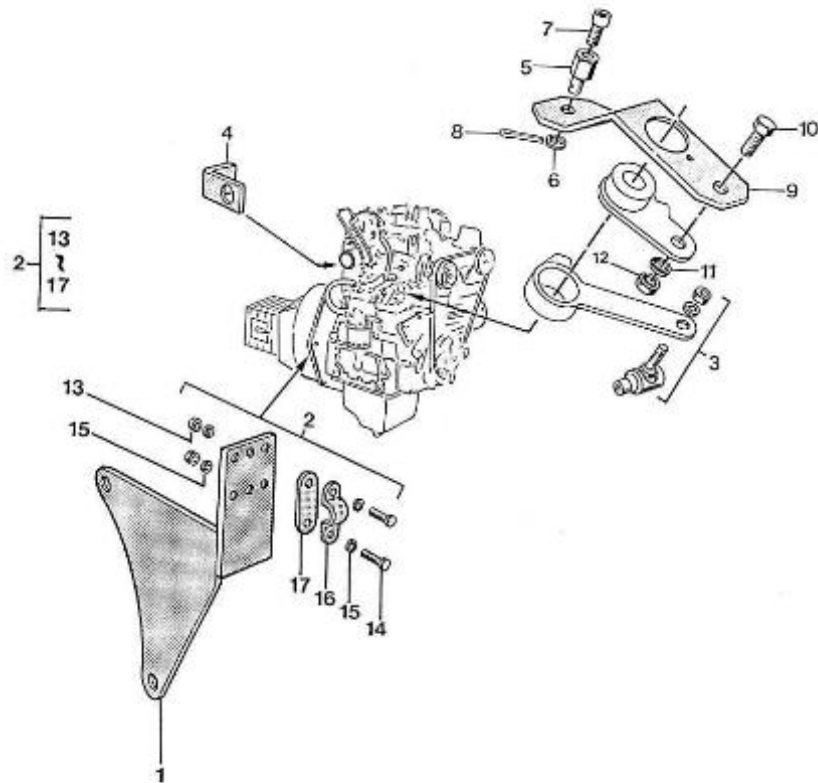

Model : 2.40HE ENGINE OLD VERSION

Subassembly : INJECTION NOZZLE

Part number	Item	Description	Quantity
970142108	1	INJECTOR, CPL	2
970142170	3	ROD,PUSH NOZZLE FUEL	2
970142171	4	SPRING,NOZZLE FUEL	2
970307595	5	NUT	2
970142173	6	PIECE,DISTANCE NOZZLE INJ.	2
970142200	7	SET,SPACER NOZZLE	1
970302826	8	WASHER,NOZZLE INJ.	2
970142175	9	NUT,NOZZLE INJ.	2
970142176	10	FITTING,NOZZLE DOUBLE	2
970142113	11	NOZZLE,INJECTOR 2. 40	2

Model : 2.40HE ENGINE OLD VERSION

Subassembly : OIL FILTER

Part number	Item	Description	Quantity
970493157	2	NIPPLE,OIL FILTER	1
970493150	3	FILTER,OIL	1
970140211	4	WASHER, PLAIN	1
970493155	6	O-RING,61,91X3,53	1
970493156	7	O-RING	2
970140216	8	SPRING	1
970140218	9	BEARING, BALL	1
970140217	10	SEAT	1
970300251	11	WASHER,30X19	1

Model : 2.40HE ENGINE OLD VERSION

Subassembly : SPEED REGULATOR

Part number	Item	Description	Quantity
970300365	1	SUPPORT, THROTTLE 2.40	1
970835020	2	CLAMP	1
970830124	3	JOINT	1
970607322	5	NUT, ADJUSTING	1
970635459	6	WASHER, PLAIN D 6	1
970607403	7	BOLT, SOCK M 5X 10	1
970635106	8	PIN, COTTER 2X20 SST	1
970609601	10	BOLT, HEX M 6X 12	1
970119149	11	WASHER, SPRING D 6	1
970635460	12	NUT, M 6	1
970609904	13	NUT, M 5	2
970300317	14	BOLT, HEX M 5X 16	2
970300318	15	WASHER, SPRING D 5	4
QCC33010TF	16	THREADING COLLAR JACKET 33C	1
QCC33014TF	17	COUNTER PLATE 33/43C	1