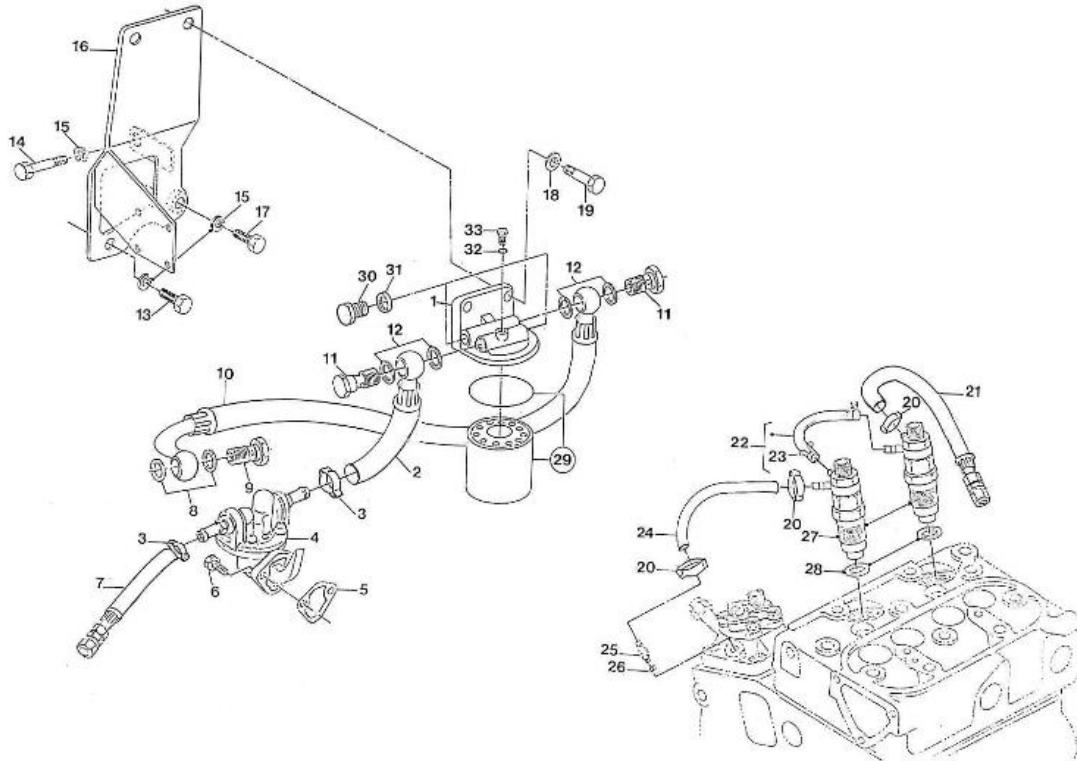

Model : 2.40HE ENGINE OLD VERSION

Subassembly : FUEL FILTER

Part number	Item	Description	Quantity
970300360	1	SUPPORT,FUEL FILTER	1
970302494	1	SUPPORT,FUEL FILTER ELEMENT H-	1
970300298	2	HOSE,FUEL SUPPLY FILTER CPL.	1
970300364	3	GASKET,RING D18	1
970439306	3	CLAMP	2
970142501	4	PUMP,FUEL FEED 2. 40	1
970300363	4	O-RING	1
970142512	5	GASKET,FUEL PUMP 2. 40	1
970622350	5	FILTER,FUEL	1
970034052	6	BOLT,HEX M 8X 45	2
970491117	6	BOLT,M 6X 16	2
970119139	7	WASHER,CORRUGATED D8	2
970302330	7	HOSE,FUEL SUPPLY CPL.	1
970027322	8	NUT,M 8	2
970300430	8	GASKET,RING D10	2
970300293	9	HOSE,FUEL RETURN CPL.	1
970300717	9	BOLT,BANJO M10X1,25	1
970300294	10	HOSE,FUEL SUPPLY CPL.	1
970300295	10	HOSE,FUEL SUPPLY INJ.PUMP CPL.	1
970300295	11	HOSE,FUEL SUPPLY INJ.PUMP CPL.	1
970432515	11	BOLT,BANJO M14X1,5	2
970300298	12	HOSE,FUEL SUPPLY FILTER CPL.	1
970300306	12	GASKET,RING D14	4
970310171	13	CLAMP	1
970497323	13	BOLT,HEX M 6X 80	1
970024005	14	BOLT,SOCK M 6X 20	1
970119149	15	WASHER, SPRING D 6	3
970300325	16	RING,SEAL D12	6
970304165	16	SUPPORT	1
970300717	17	BOLT,BANJO M10X1,25	1
970302213	17	BOLT,HEX M 6X 70	1
970119135	18	WASHER,PLAIN D10	2
970300430	18	GASKET,RING D10	2
970644008	19	BOLT,HEX M10X 35	2