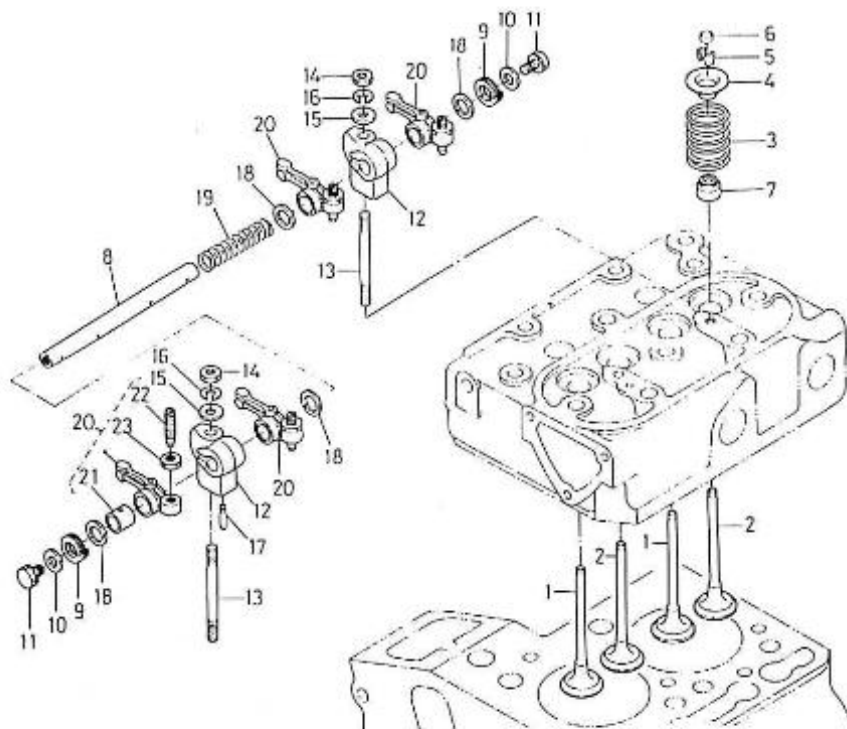

Model : 2.40HE ENGINE OLD VERSION

Subassembly : VALVES AND SPRINGS

Part number	Item	Description	Quantity
970141001	1	VALVE, INTAKE 2.40	2
970141002	2	VALVE, EXHAUST 2.40	2
970141003	3	SPRING, VALVE 2.40	4
970141004	4	RETAINER, VALVE SPRING	4
970141005	5	COLLAR, VALVE SPRING 2.40	8
970141007	6	CAP, VALVE	4
970307541	7	SEAL, VALVE STEM	4
970141008	8	SHAFT, ROCKER ARM 2.40	1
970141009	9	SPRING, ROCKER ARM 2.40	2
970141013	10	WASHER, ROCKER ARM SHAFT 2.40	2
970141015	11	BOLT, M6X10	2
970141011	12	BRACKET, ROCKER ARM 2.40	2
970141012	13	STUD, CYL.HEAD 2.40	2
970151133	14	NUT, M 6	2
970141326	15	WASHER, PLAIN D6	2
970119149	16	WASHER, SPRING D 6	2
970141010	17	SCREW, ADJ.ROCKER ARM 2.40	1
970141016	18	WASHER, ROCKER ARM 2.40	4
970141017	19	SPRING, ROCKER ARM 2.40	1
970141019	20	ASSY, ROCKER ARM 2.40HE	4
970141021	21	BUSH, ROCKER ARM	4
970141022	22	SCREW, ADJ.ROCKER ARM	4
970141023	23	NUT, ROCKER ARM 2.40	4