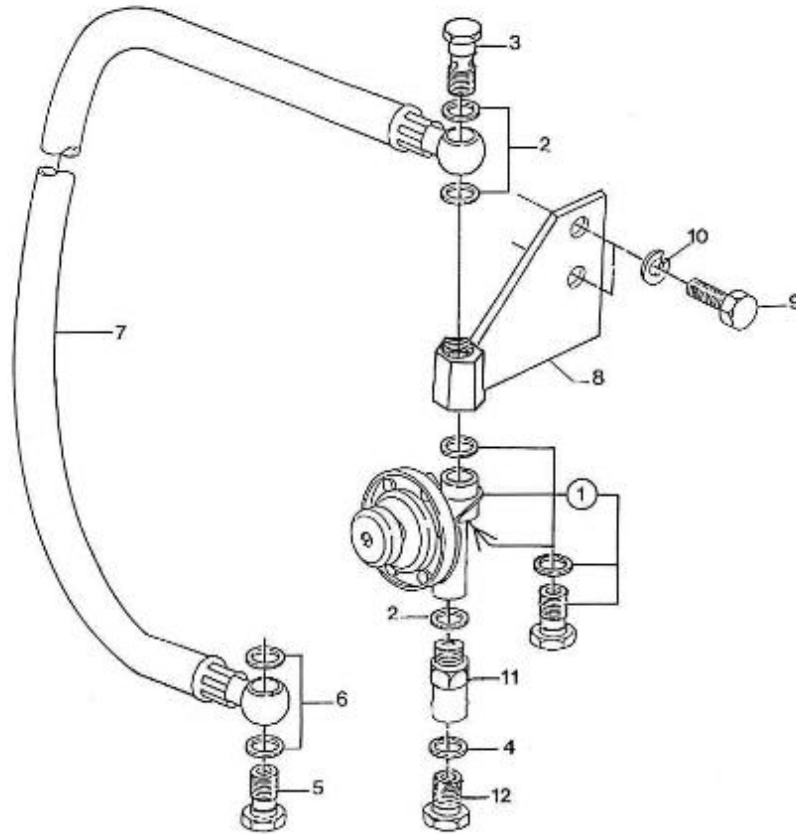

Model : 2.40HE ENGINE OLD VERSION

Subassembly : SEA WATER PUMP - DETAILS

Part number	Item	Description	Quantity
970300495	1	PUMP,WATER	1
970303726	2	HOUSING,WATER PUMP F35B-9 3521	1
970303690	3	SHAFT,WATER PUMP F4B-9	1
970303693	4	RING,RETAINING WATER PUMP F4B-	1
970303692	5	BEARING,CASE WATER PUMP F4B-9	2
970434031	6	RING,SEAL OIL W/PUMP F35B-9	2
970303694	7	O-RING,WATER PUMP	1
970303687	9	SCREW,CAM WATER PUMP	1
970303720	10	PLATE,WEAR W/PUMP F35B-9	1
970303675	11	PIN,WATER PUMP F5B-9000	1
970303683	12	CAM,WATER PUMP F35B-9 1/1	1
970034014	13	IMPELLER,WATER PUMP F35 B D 12	1
970034028	14	GASKET,F35B	1
970303684	15	COVER,WATER PUMP F35B-9	1
970303686	16	SCREW,COVER W/PUMP F35B-9	4

Model : 2.40HE ENGINE OLD VERSION

Subassembly : INTAKE MANIFOLD

Part number	Item	Description	Quantity
970145101	1	MANIFOLD,INTAKE	1
970145102	2	GASKET,INTAKE MANIFOLD 2. 40	1
970490119	3	BOLT,M 6X 18	2
970515105	4	BOLT,M 6X 45	1
970119149	5	WASHER, SPRING D 6	1
970301330	6	FILTER,AIR HE	1
970302573	7	HOSE,CARTER DEAIR 2.40HE	1
970439306	8	CLAMP	2
970301611	9	HOSE,AIR FILTER 2. 40-2.60/HE	1
970634621	10	CLAMP,HOSE	1
970604533	11	CLAMP,HOSE 32-44	1

Model : 2.40HE ENGINE OLD VERSION

Subassembly : OIL DRAIN PUMP

Part number	Item	Description	Quantity
970301416	1	PUMP,OIL EXTRACTION	1
970300306	2	GASKET,RING D14	3
970432515	3	BOLT,BANJO M14X1,5	1
970300430	4	GASKET,RING D10	1
970302482	5	BOLT,BANJO M12X1,25	1
970300325	6	RING,SEAL D12	2
970302481	7	HOSE,OIL EXTRACTION CPL.2.40HE	1
970300044	9	BOLT,HEX M10X1,25X 25	2
970119136	10	WASHER,SPRING D10	2
970574514	12	BOLT,HEX M10X 16	1