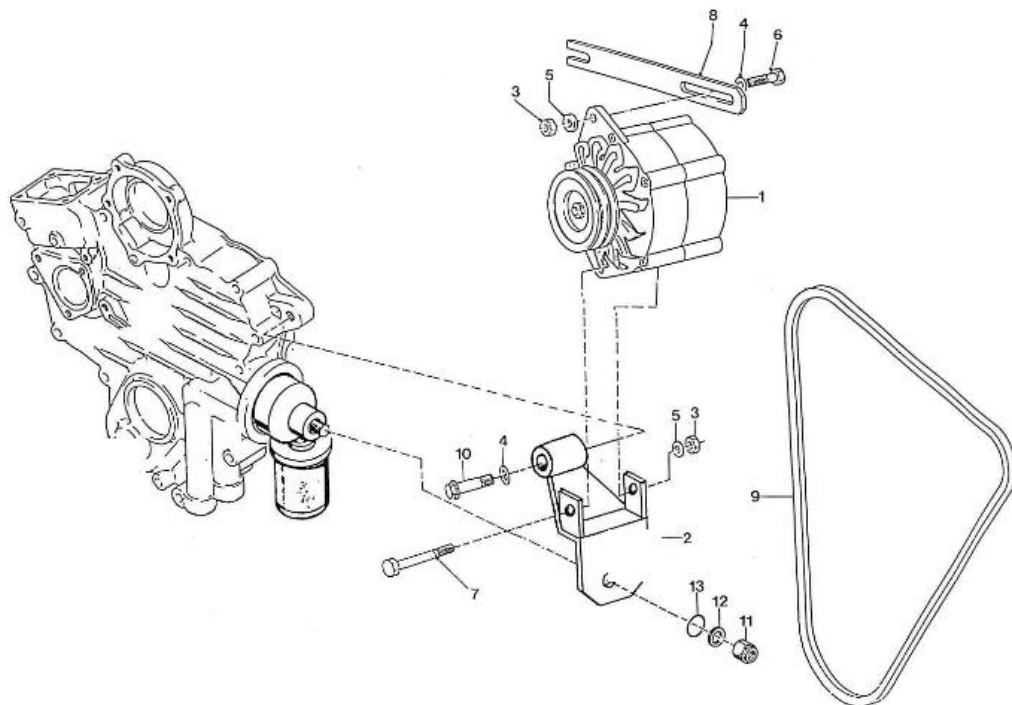

Model : 2.40HE ENGINE OLD VERSION

Subassembly : ALTERNATOR

Part number	Item	Description	Quantity
970300063	2	BOLT,HEX M 6X 35	2
970301761	2	REGULATOR,ALTERNATOR 14V-35A	1
970027322	3	NUT,M 8	2
970301700	3	HOLDER,CARBON BRUSH CPL.14V-35	1
970119138	4	WASHER,SPRING D 8	2
970119149	4	WASHER, SPRING D 6	2
970119138	5	WASHER,SPRING D 8	2
970635460	5	NUT,M 6	2
970119138	6	WASHER,SPRING D 8	1
970119148	6	BOLT, HEX M 8X 30	1
970024025	7	BOLT,HEX M 8X 85	1
970147400	7	ALTERNATOR,12V 12A KUBOTA	1
970301546	8	SUPPORT,ALTERNATOR ADJ. 2.40	1
970647602	8	TENSIONER	1
970147402	9	BOLT,M 8X 25	1
970300979	9	V-BELT,SPZ 925 LW	1
970147403	10	BOLT	1
970647316	10	BOLT,HEX M 8X 35	1
970119138	11	WASHER,SPRING D 8	1
970491117	12	BOLT,M 6X 16	2
970493153	12	WASHER	1
970144312	13	PULLEY	1
970493156	13	O-RING	1
970140123	14	BOLT ,M 6X12	4
970154006	15	WASHER,WATER PUMP PULLEY	2
970141516	16	PULLEY, CRANKSHAFT D100	1
970141517	17	BOLT, CRANKSHAFT PULLY	1
970147305	19	V-BELT,SPZ 812 LW	1
970159660	20	REGULATOR,12V	1
970027322	21	NUT,M 8	1
970119139	22	WASHER,CORRUGATED D8	1