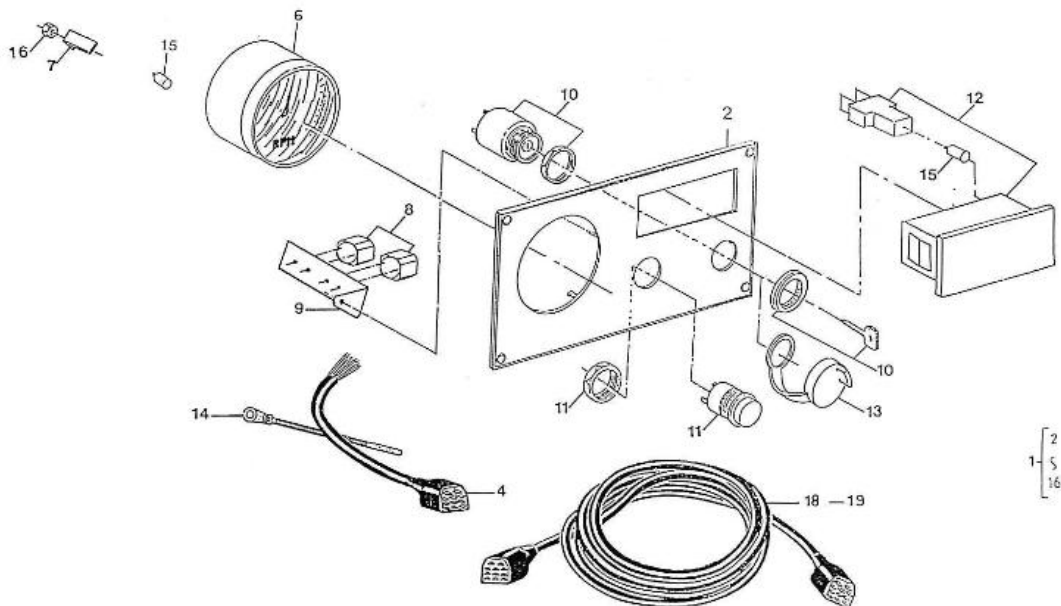

Model : 2.40HE ENGINE OLD VERSION

Subassembly : INSTRUMENT PANELS

PANEL "A" - 11 POS. / ALT 35 A
(4000 RPM TACH. GAUGE)

Part number	Item	Description	Quantity
970300357	1	PANEL,1 INSTRUMENT 120X CPL	1
970302214	1	PLATE,PANEL 1 INSTRUMENT	1
970301662	2	GAUGE,VDO,TEMP/VOLT 40-120,8-1	1
970302214	2	PLATE,PANEL 1 INSTRUMENT	1
970850309	2	PLATE,PANEL	1
970300427	3	GAUGE,YAZ,PRES,0- 6B,12V,D 52	1
970302303	4	WIRING,PANEL 1 INSTRUMENT VDO	1
970302662	4	WIRING,PANEL 1 INSTR. (11P	1
970851302	4	ELECTRICAL WIRING CONNEXOIN	1
970851405	4	WIRING,INTERMEDIATE (4 MTR)	1
970851700	4	SWITCH,OIL	1
970861101	4	GAUGE HOUR 12V	1
970301376	5	WIRING,ENGINE HE	1
970850404	5	SWITCH STARTER	1
970856001	5	REVOLUTION COUNTER	1
970856011	5	BULB 12V-2W	4
970860801	5	VOLTMETER	1
970300416	6	WIRING,ENGINE 2. 40HE	1
970301191	6	NUT,M 4 A2	4
970301662	6	GAUGE,VDO,TEMP/VOLT 40-120,8-1	1
970850404	6	SWITCH STARTER	1
970850571	6	WARNING LIGHT	1
970300920	7	CLAMP,INSTRUMENTS	4
970856004	7	BUZZER	1
970861014	7	REVOLUTION COUNTER	1
970300967	8	BUTTON,PUSH	1
970302288	8	BUZZER,SONITRON SM-2B	1
970302684	8	BUZZER,SONITRON SMA 24A P17.05	2
970850570	8	WARNING LIGHT	1
970856005	8	INDICATORI OTTICI A 4 SPIE	1
970850404	9	SWITCH STARTER	1
970850578	9	BULB 12V	3
970856006	9	FUSE	1
970300968	10	SWITCH,BOSCH,STARTER	1