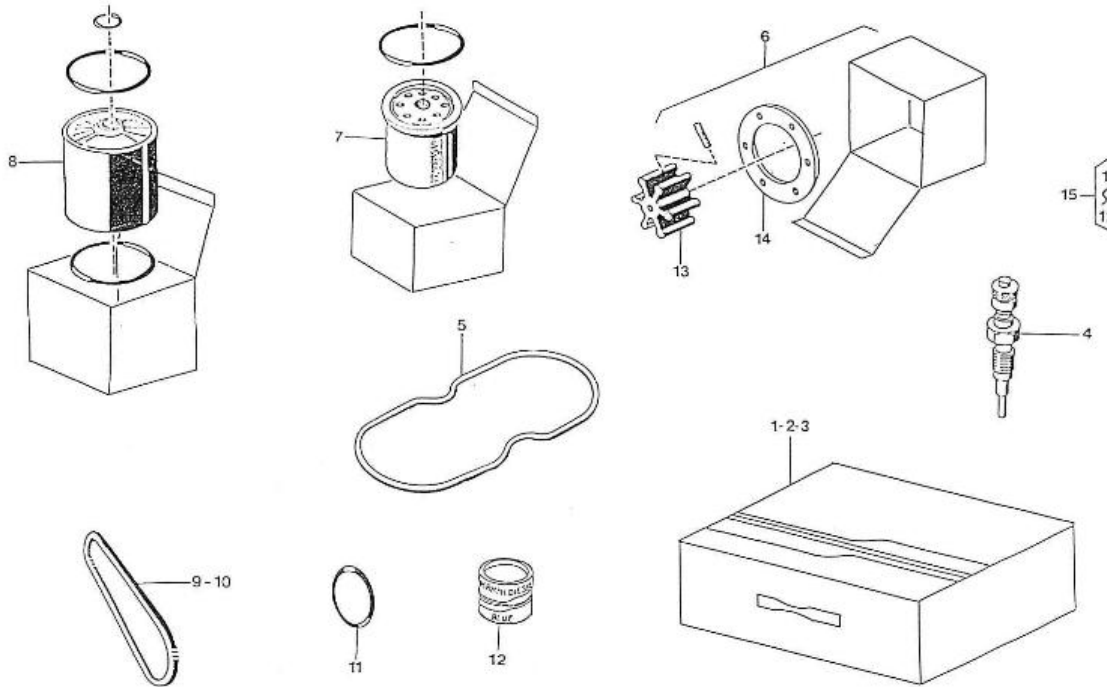

Model : 2.40HE ENGINE OLD VERSION

Subassembly : MAINTENANCE KIT

Part number	Item	Description	Quantity
970310008	1	CASE	1
970301347	2	INSERT,CASE	1
970301348	3	INSERT,CASE BOTTOM	1
970152116	4	GLOWPLUG,H-HE	1
970140502	5	GASKET, COVER CYL.HEAD 2.40	1
970034029	6	REPAIR KIT	1
970493150	7	FILTER,OIL	1
970622350	8	FILTER,FUEL	1
970300979	9	V-BELT,SPZ 925 LW	1
970147305	10	V-BELT,SPZ 812 LW	1
970154025	11	O-RING,28,17X3,53	2
970301521	12	PAINT,NANNI BLUE 125CC	1
970034014	13	IMPELLER,WATER PUMP F35 B D 12	1
970034028	14	GASKET,F35B	1