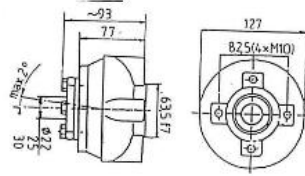

Model : 2.40HE ENGINE OLD VERSION

Subassembly : COUPLING

Part number	Item	Description	Quantity
970300733	1	FLEXIBLE COUPLING 4 P	1
970301226	4	""CONE,CLAMPING 4"" 22""	1
970301104	5	""CONE,CLAMPING 4"" 25""	1
970301105	6	""CONE,CLAMPING 4"" 30""	1
970301221	8	COUPLING	1
970609157	9	BOLT,SOCK M10X 55	4
970119143	10	NUT, M10	4
970119136	11	WASHER,SPRING D10	4
970621020	12	STUD,M10X 22	4
970409603	13	BOLT,HEX M 8X 25	6
970307180	14	FLEXIBLE COUPLING	1
970307181	15	FLEXIBLE COUPLING	1
970307182	16	FLEXIBLE COUPLING	1
970307183	17	FLEXIBLE COUPLING	1
970307184	18	FLEXIBLE COUPLING	1
970307185	19	FLEXIBLE COUPLING	1
970307186	20	FLANGE	1
970307187	21	FLANGE	1