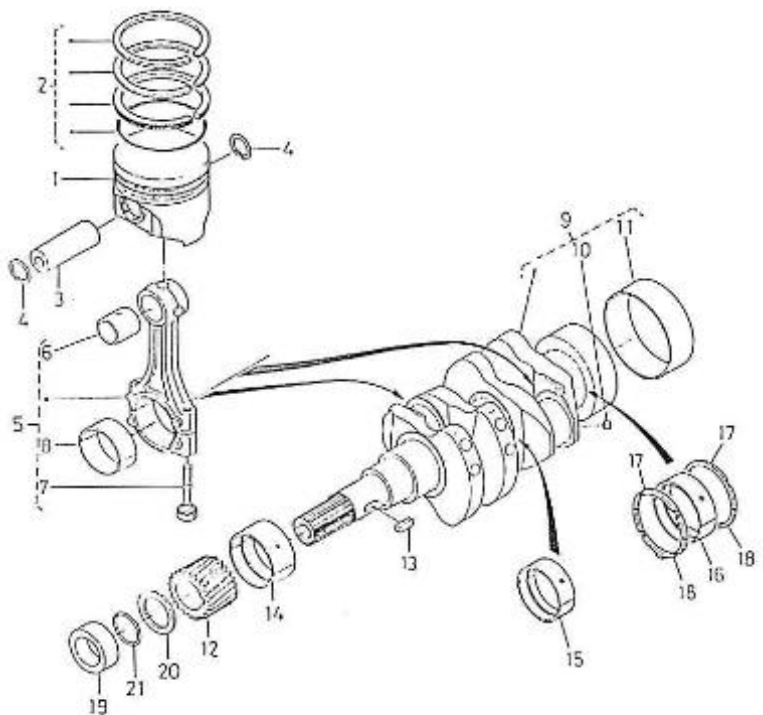

Model : 2.40HE ENGINE OLD VERSION

Subassembly : CRANKSHAFT-PISTONS

Part number	Item	Description	Quantity
970141550	1	PISTON, STD 2.40HE	2
970141501	2	SET, PISTON RING STD 2.40	2
970141503	3	PIN, PISTON	2
970141504	4	CIR-CLIP, PISTON PIN 2.40	4
970141505	5	ROD, CONNECTING CPL 2.40	2
970141511	6	BUSH, PISTON PIN STD.	2
970141513	7	BOLT, CONN.ROD 2.40	4
970141514	8	METAL, CONN.ROD STD.	4
970141515	9	CRANKSHAFT, CPL 2.40	1
970490909	10	PLUG, PIN CRANKSHAFT	2
970151513	11	SLEEVE, CRANKSHAFT	1
970141520	12	GEAR, CRANKSHAFT 2.40	1
970491106	13	KEY, FEATHER	1
970141525	14	METAL, CRANKSHAFT 1 STD 2.40	1
970307571	15	METAL, CRANK SHAFT	2
970491526	16	METAL, CRANKSHAFT 2 STD	2
970491527	17	METAL, SIDE 1 STD	2
970491528	18	METAL, SIDE 2 STD	2
970141523	19	COLLAR, CRANKSHAFT 2.40	1
970141522	20	RING, CRANKSHAFT 2.40	1
970141524	21	O-RING, CRANKSHAFT 2.40	1
970141561	22	PISTON, +0.50 2.40HE	2
970141502	23	SET, PISTON RING +0.50	2
970141511	24	BUSH, PISTON PIN STD.	2
970141545	25	METAL, CONN. ROD 0.02 2.40	4
970141555	26	METAL, CONN. ROD 0.04 2.40	4
970141556	28	METAL, CRANKSHAFT 1 0.04	1
970307572	29	METAL, CRANK SHAFT	2
970307573	30	METAL, CRANKSHAFT3 04	2
970491547	31	METAL, CRANKSHAFT 2 0.20	2
970491557	32	METAL, CRANKSHAFT 2 0.40	2
970491548	33	METAL, SIDE 1 0.02	2
970491558	34	METAL, SIDE 1 0.04	2
970491549	35	METAL, SIDE 2 0.02	2