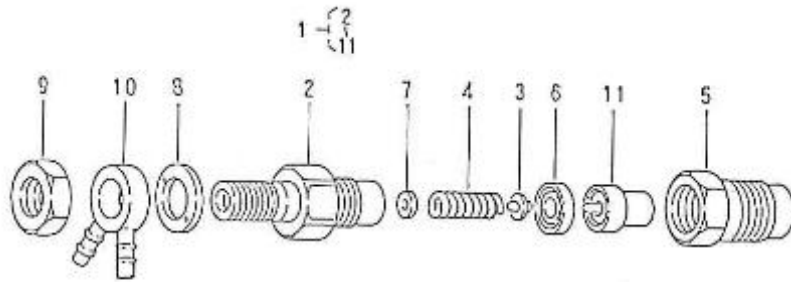

Model : 2.40HE ENGINE OLD VERSION

Subassembly : INJECTION NOZZLE

Part number	Item	Description	Quantity
970142108	1	INJECTOR, CPL	2
970142170	3	ROD,PUSH NOZZLE FUEL	2
970142171	4	SPRING,NOZZLE FUEL	2
970307595	5	NUT	2
970142173	6	PIECE,DISTANCE NOZZLE INJ.	2
970142200	7	SET,SPACER NOZZLE	1
970302826	8	WASHER,NOZZLE INJ.	2
970142175	9	NUT,NOZZLE INJ.	2
970142176	10	FITTING,NOZZLE DOUBLE	2
970142113	11	NOZZLE,INJECTOR 2. 40	2