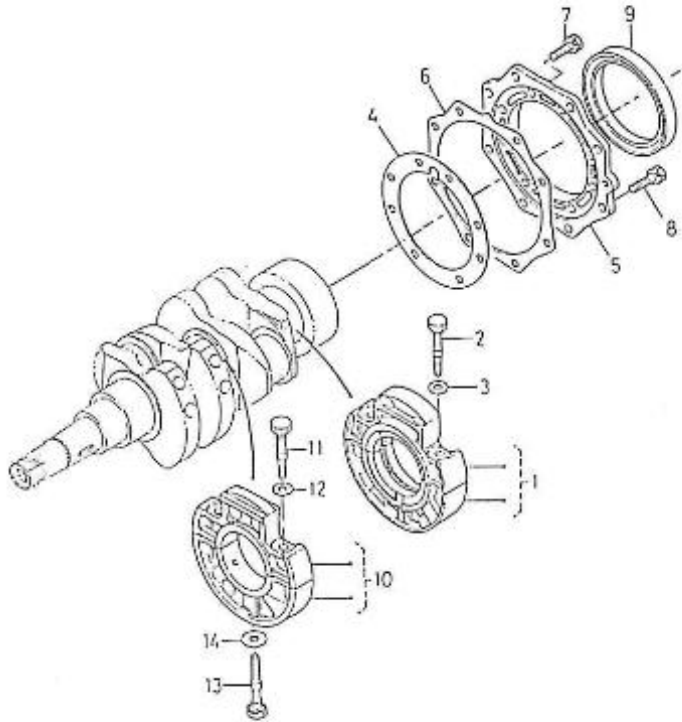

Model : 2.40HE ENGINE OLD VERSION

Subassembly : CRANKSHAFT-PISTONS

Part number	Item	Description	Quantity
970141550	1	PISTON, STD 2.40HE	2
970141501	2	SET, PISTON RING STD 2.40	2
970141503	3	PIN, PISTON	2
970141504	4	CIR-CLIP, PISTON PIN 2.40	4
970141505	5	ROD, CONNECTING CPL 2.40	2
970141511	6	BUSH, PISTON PIN STD.	2
970141513	7	BOLT, CONN.ROD 2.40	4
970141514	8	METAL, CONN.ROD STD.	4
970141515	9	CRANKSHAFT, CPL 2.40	1
970490909	10	PLUG, PIN CRANKSHAFT	2
970151513	11	SLEEVE, CRANKSHAFT	1
970141520	12	GEAR, CRANKSHAFT 2.40	1
970491106	13	KEY, FEATHER	1
970141525	14	METAL, CRANKSHAFT 1 STD 2.40	1
970307571	15	METAL, CRANK SHAFT	2
970491526	16	METAL, CRANKSHAFT 2 STD	2
970491527	17	METAL, SIDE 1 STD	2
970491528	18	METAL, SIDE 2 STD	2
970141523	19	COLLAR, CRANKSHAFT 2.40	1
970141522	20	RING, CRANKSHAFT 2.40	1
970141524	21	O-RING, CRANKSHAFT 2.40	1
970141561	22	PISTON, +0.50 2.40HE	2
970141502	23	SET, PISTON RING +0.50	2
970141511	24	BUSH, PISTON PIN STD.	2
970141545	25	METAL, CONN. ROD 0.02 2.40	4
970141555	26	METAL, CONN. ROD 0.04 2.40	4
970141556	28	METAL, CRANKSHAFT 1 0.04	1
970307572	29	METAL, CRANK SHAFT	2
970307573	30	METAL, CRANKSHAFT3 04	2
970491547	31	METAL, CRANKSHAFT 2 0.20	2
970491557	32	METAL, CRANKSHAFT 2 0.40	2
970491548	33	METAL, SIDE 1 0.02	2
970491558	34	METAL, SIDE 1 0.04	2
970491549	35	METAL, SIDE 2 0.02	2

Model : 2.40HE ENGINE OLD VERSION

Subassembly : CRANKSHAFT-PISTONS

Part number	Item	Description	Quantity
970491559	36	METAL,SIDE 2 0.04	2

Model : 2.40HE ENGINE OLD VERSION

Subassembly : CRANKSHAFT-BEARINGS