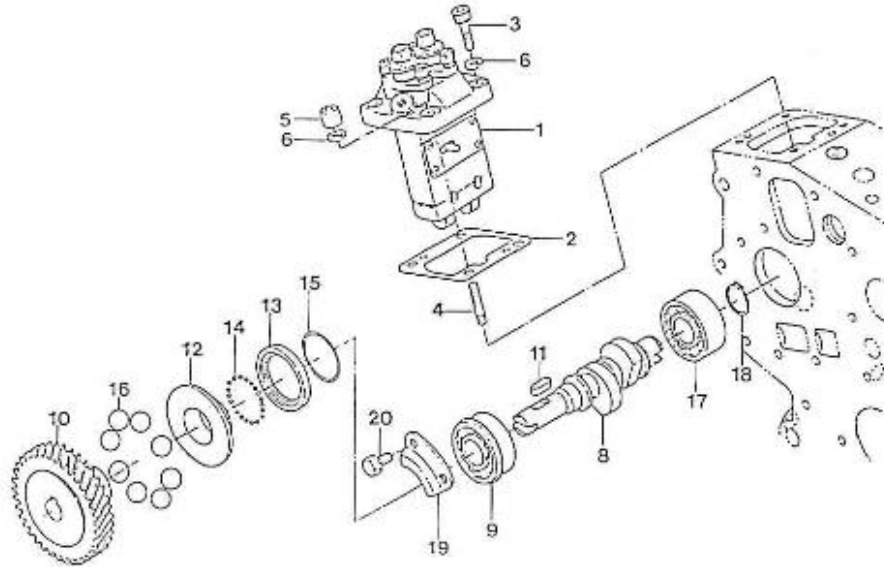

Model : 2.40HE ENGINE OLD VERSION

Subassembly : FLYWHEEL

Part number	Item	Description	Quantity
970141703	2	GEAR, FLYWEEL 2.40	1
970307575	3	BOLT,FLYWHEEL	5
970141707	5	PLATE, REAR END 2.40	1
970490919	6	BOLT,M 8X 16	10
970147303	7	STARTER,MOTOR 12V 0,7KW 1P	1
970497329	8	BOLT,M 8X 28	2
970490903	9	NUT,M 8	2
970490904	10	WASHER,SPRING D 8	2
970141708	11	XXGASKET,R-END PLATE	1
970490111	12	PIN,CYLINDRICAL	1

Model : 2.40HE ENGINE OLD VERSION

Subassembly : FEED PUMP

Part number	Item	Description	Quantity
970142501	1	PUMP,FUEL FEED 2. 40	1
970142512	2	GASKET,FUEL PUMP 2. 40	1
970491117	3	BOLT,M 6X 16	2

Model : 2.40HE ENGINE OLD VERSION

Subassembly : INJECTION AND FEED PUMP

7
8
16

Part number	Item	Description	Quantity
970142120	1	PUMP,INJECTION 2. 40 CPL	1
970142121	2	SHIM,INJECTION PUMP 2. 40	1
970142138	3	BOLT,SOCK M 6X 20	3
970142139	4	STUD,INJ.PUMP	1
970142140	5	NUT,CAP	1
970119149	6	WASHER, SPRING D 6	4
970142122	7	CAMSHAFT,FUEL CPL.2. 40	1
970142123	8	CAMSHAFT,FUEL 2. 40	1
970142124	9	BEARING,CASE	1
970142125	10	GEAR,INJ.PUMP 2. 40	1
970491106	11	KEY,FEATHER	1
970142127	12	SLEEVE	1
970142129	13	COVER,BEARING 2. 40HE	1
970142130	14	BEARING,BALL CAMSHAFT 2.40HE	32
970492128	15	CIR-CLIP,GOVERNOR SLEEVE	1
970492132	16	BEARING,BALL GOVERNOR	8
970142134	17	BEARING,CASE	1
970142133	18	CIR-CLIP,EXTERNAL	1
970142136	19	STOPPER,FUEL CAMSHAFT 2.40	1
970140123	20	BOLT ,M 6X12	2