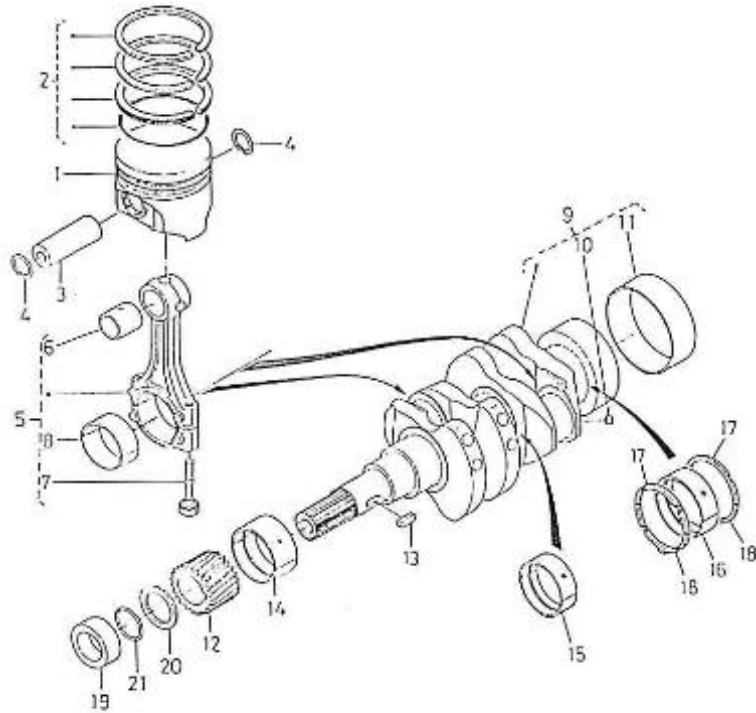

Model : 2.40HE ENGINE OLD VERSION

Subassembly : CRANKSHAFT-PISTONS

Part number	Item	Description	Quantity
970491559	36	METAL,SIDE 2 0.04	2