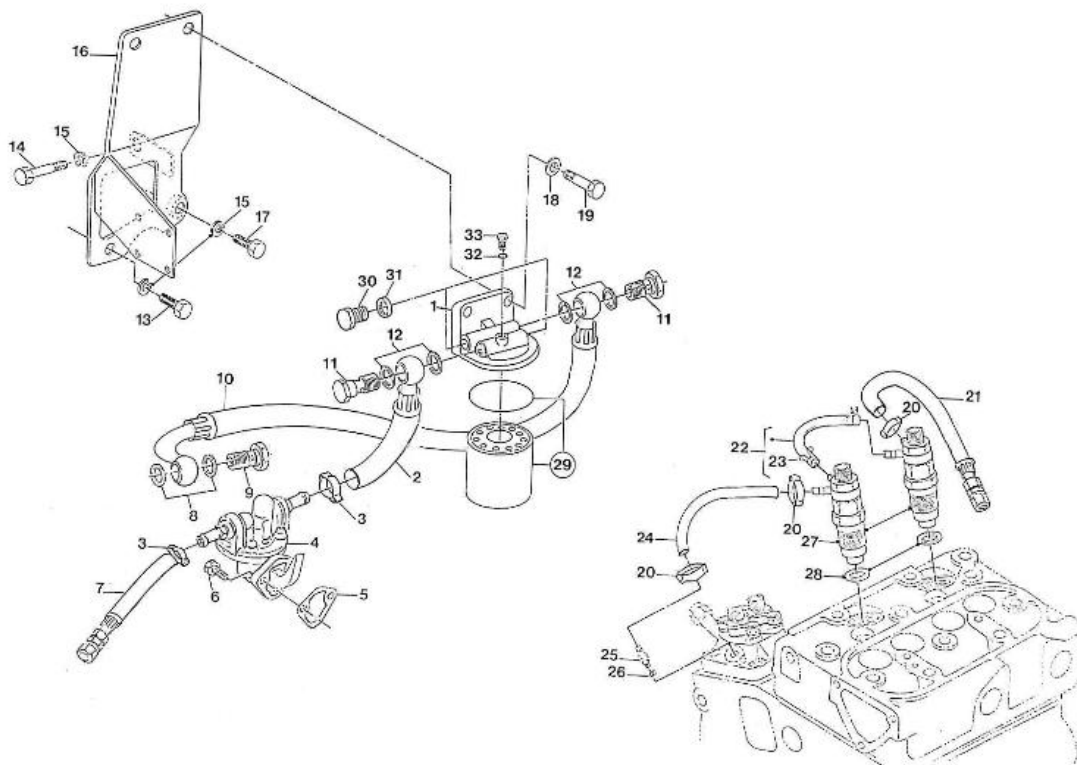

Model : 2.40HE ENGINE OLD VERSION

Subassembly : FUEL FILTER

Part number	Item	Description	Quantity
970310171	20	CLAMP	3
970119138	21	WASHER, SPRING D 8	2
970300293	21	HOSE, FUEL RETURN CPL.	1
970142101	22	PIPE, FUEL OVERFLOW N0 1 CPL	1
970301478	22	O-RING, FUEL FILTER 2.40HE	1
970492305	23	CLAMP, HOSE	2
970302167	24	HOSE, FUEL LEAKAGE D 3 L= 250	1
970142104	25	NOZZLE, FUEL OVERFLOW LINE	1
970150403	26	RING, SEAL	1
970142108	27	INJECTOR, CPL	2
970142109	28	GHASKET, RING INJECTORS	2
970622350	29	FILTER, FUEL	1
970875506	30	PLUG	1
970300306	31	GASKET, RING D14	1
970300288	32	GASKET, M8	1
970832061	33	BOLT	1