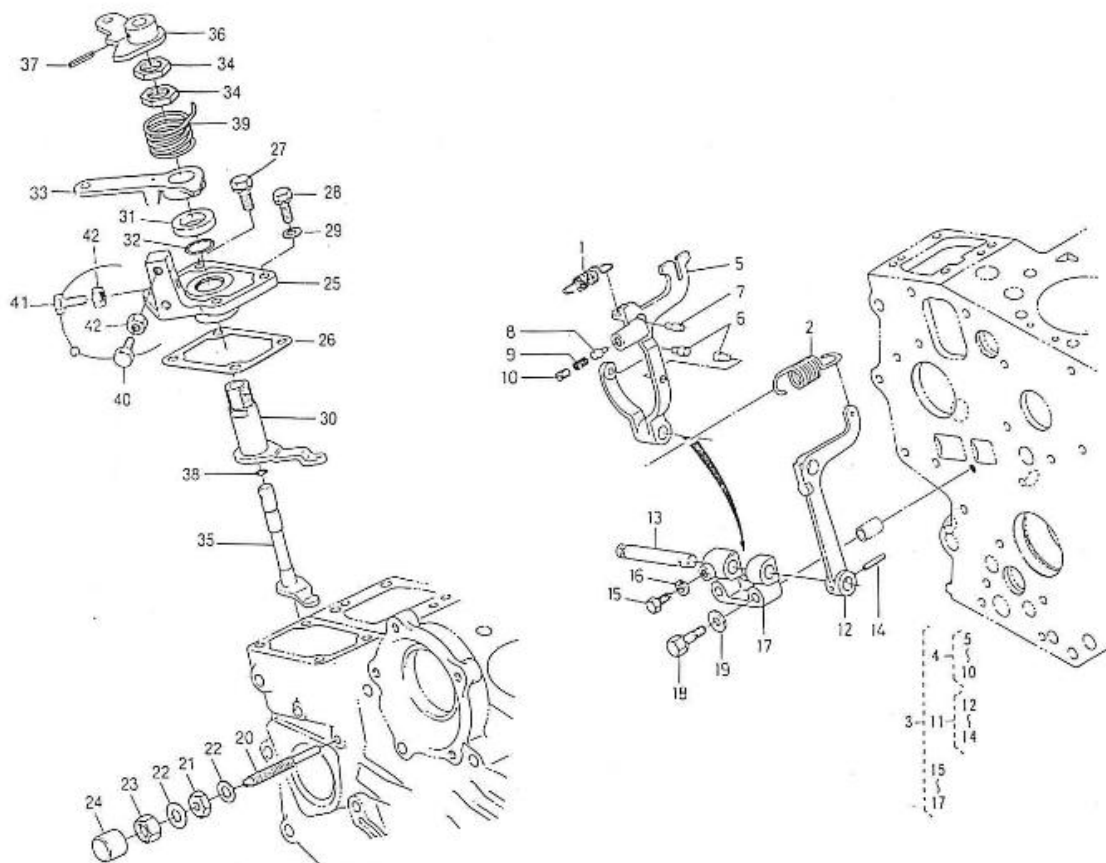

Model : 2.40HE ENGINE OLD VERSION

Subassembly : CAMSHAFT

Part number	Item	Description	Quantity
970141101	1	TAPPET, CAMSHAFT 2.40	4
970141102	2	ROD, PUSH 2.40	4
970142122	3	CAMSHAFT, FUEL CPL. 2. 40	1
970141105	5	GEAR, CAMSHAFT 2.40	1
970141106	6	KEY, FEATHER CAMSHAFT 2.40-4.1	1
970141107	7	STOPPER, CAMSHAFT	1
970140123	8	BOLT ,M 6X12	2
970141111	9	GEAR, IDLE CPL	1
970141112	10	BUSH, IDLE GEAR	2
970141113	11	COLLAR, IDLE GEAR N01	1
970141114	12	COLLAR, IDLE GEAR N02	1
970490508	15	BOLT, M 6X 14	3
970307613	16	ASSY APPARATUS	1
970151126	17	SCREW, ADJUSTING IDLE CPL.	1
970491129	19	NUT	1
970141130	20	NUT, IDLE ASSEM.	1
970491131	21	WASHER, SEAL	2
970141132	22	CAP, BOLT COVER	1
970141133	23	COVER, FUEL CAMSHAFT	1
970141119	24	GASKET, COVER INJ. TIMING 2.40	1
970491117	25	BOLT, M 6X 16	1
970491134	26	BOLT, M 8X 18	2

Model : 2.40HE ENGINE OLD VERSION

Subassembly : ACCELERATOR

Part number	Item	Description	Quantity
970141314	1	SPRING, START GOVERNOR	1
970141313	2	SPRING, GOVERNOR N01 2.40	1
970141316	3	LEVER, GOVERNOR 2.40 CPL	1
970141317	4	LEVER, GOVERNOR FORK 1 CPL 2.4	1
970141318	11	LEVER, GOVERNOR FORK 2 CPL 2.4	1
970141318	12	LEVER, GOVERNOR FORK 2 CPL 2.4	1
970141319	13	SHAFT, GOVERNOR	1
970141320	14	PIN, LEVER GOVERNOR	1
970491322	15	BOLT	1
970300318	16	WASHER,SPRING D 5	1
970141325	18	BOLT, M6X35	2
970141326	19	WASHER, PLAIN D6	2
970140401	20	SCREW, REGULATOR	1
970140402	21	NUT	1
970150403	22	RING,SEAL	2
970140404	23	NUT	1
970141312	25	COVER, SPEED CONTROL 2.40	1
970141311	26	GASKET, SPEED CONTROL 2.40	1
970490119	27	BOLT,M 6X 18	2
970490143	28	BOLT,M 6X 18	2
970150403	29	RING,SEAL	2
970141324	31	COLLAR, GOVERNOR 2.40	1
970141307	32	O-RING, GOVERNOR	1
970141306	33	LEVER, GOVERNOR	1
970141310	34	NUT	2
970141305	35	LEVER, SHAFT 2.40	1
970141304	36	LEVER, STOP 2.40	1
970141320	37	PIN, LEVER GOVERNOR	1
970141303	38	O-RING, GOVERNOR	1
970141302	39	SPRING	1
970141301	40	BOLT, STOPPER ADJ.	2
970141327	41	BOLT	1
970151133	42	NUT,M 6	3