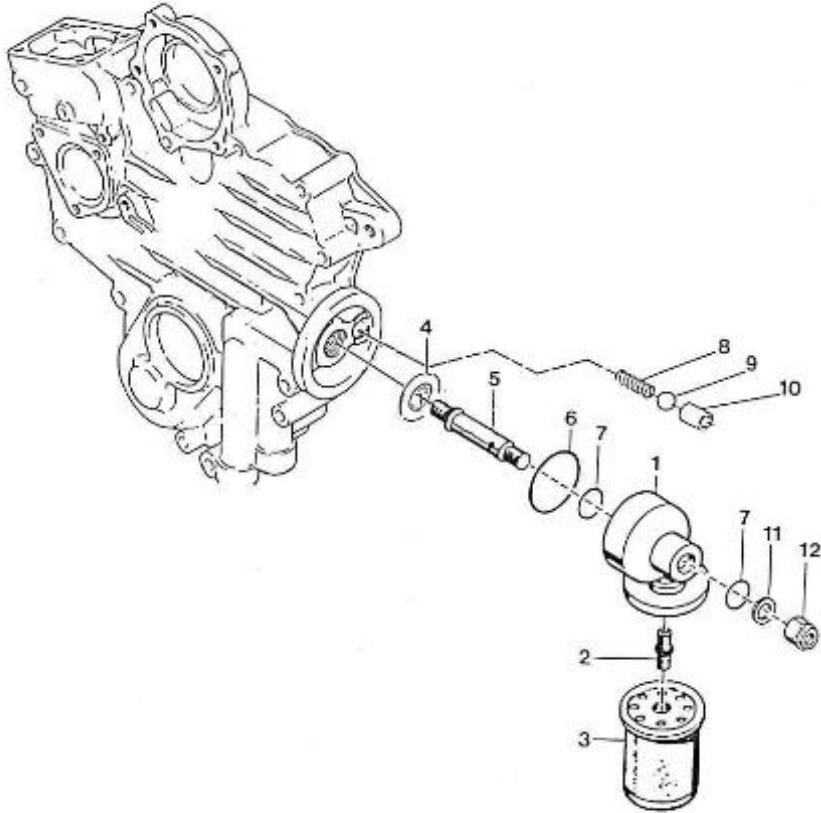

Model : 2.40HE ENGINE OLD VERSION

Subassembly : OIL FILTER

Part number	Item	Description	Quantity
970493157	2	NIPPLE,OIL FILTER	1
970493150	3	FILTER,OIL	1
970140211	4	WASHER, PLAIN	1
970493155	6	O-RING,61,91X3,53	1
970493156	7	O-RING	2
970140216	8	SPRING	1
970140218	9	BEARING, BALL	1
970140217	10	SEAT	1
970300251	11	WASHER,30X19	1