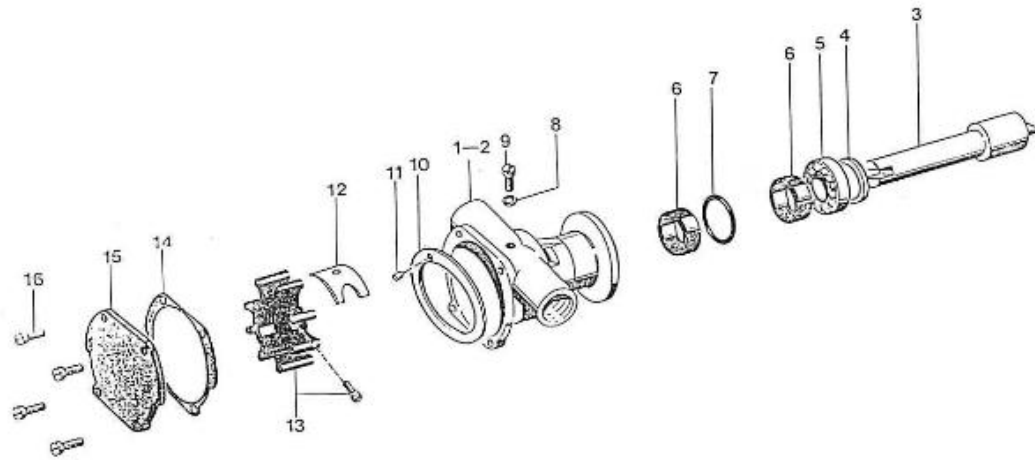

Model : 2.40HE ENGINE OLD VERSION

Subassembly : SEA WATER PUMP - DETAILS

Part number	Item	Description	Quantity
970300495	1	PUMP,WATER	1
970303726	2	HOUSING,WATER PUMP F35B-9 3521	1
970303690	3	SHAFT,WATER PUMP F4B-9	1
970303693	4	RING,RETAINING WATER PUMP F4B-	1
970303692	5	BEARING,CASE WATER PUMP F4B-9	2
970434031	6	RING,SEAL OIL W/PUMP F35B-9	2
970303694	7	O-RING,WATER PUMP	1
970303687	9	SCREW,CAM WATER PUMP	1
970303720	10	PLATE,WEAR W/PUMP F35B-9	1
970303675	11	PIN,WATER PUMP F5B-9000	1
970303683	12	CAM,WATER PUMP F35B-9 1/1	1
970034014	13	IMPELLER,WATER PUMP F35 B D 12	1
970034028	14	GASKET,F35B	1
970303684	15	COVER,WATER PUMP F35B-9	1
970303686	16	SCREW,COVER W/PUMP F35B-9	4