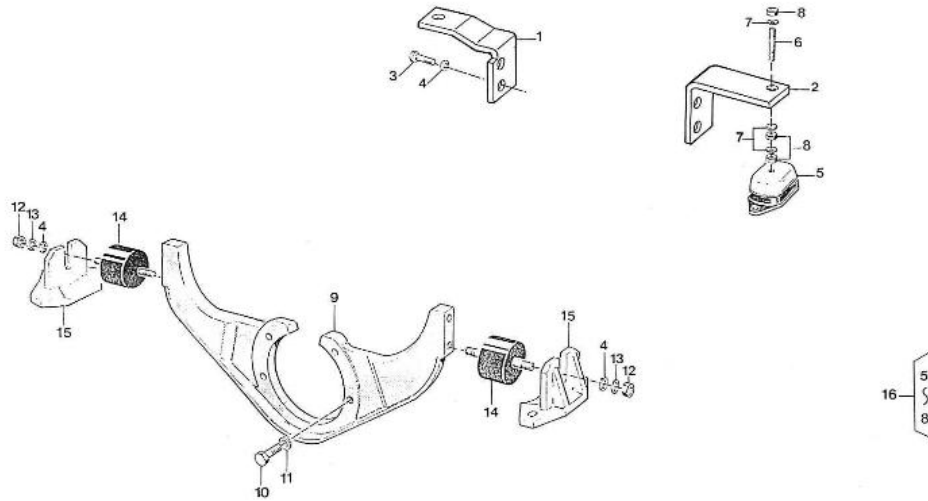

Model : 2.40HE ENGINE OLD VERSION

Subassembly : SUPPORT AND MOUNTING

Part number	Item	Description	Quantity
970300040	1	SUPPORT, MOUNT FRONT L 2. 40HE	1
970300042	2	SUPPORT, MOUNT FRONT R 2. 40HE	1
970499051	3	BOLT, HEX M10X1,25X 30	4
970119136	4	WASHER, SPRING D10	6
48190020	5	ELASTICAL MOUNT	2
970300051	6	STUD, M12X 80	2
970409153	7	WASHER, PLAIN D12	6
970607318	8	NUT, M12	6
970119141	10	BOLT, HEX M8X 20	4
970119139	11	WASHER, CORRUGATED D8	4
970119143	12	NUT, M10	4
970119135	13	WASHER, PLAIN D10	2
48190020	16	ELASTICAL MOUNT	1