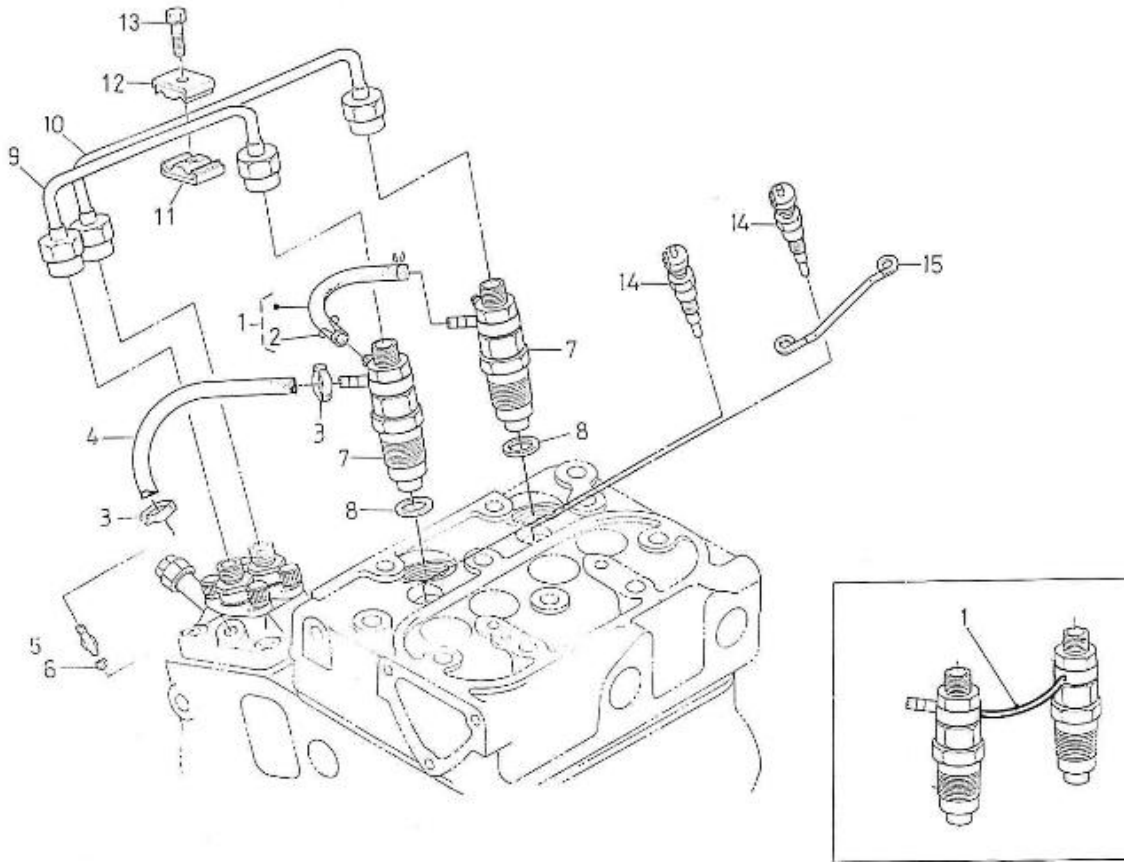

Subassembly : INJECTION AND FEED PUMP

7
8
16

Part number	Item	Description	Quantity
970142120	1	PUMP,INJECTION 2. 40 CPL	1
970142121	2	SHIM,INJECTION PUMP 2. 40	1
970142138	3	BOLT,SOCK M 6X 20	3
970142139	4	STUD,INJ.PUMP	1
970142140	5	NUT,CAP	1
970119149	6	WASHER, SPRING D 6	4
970142122	7	CAMSHAFT,FUEL CPL.2. 40	1
970142123	8	CAMSHAFT,FUEL 2. 40	1
970142124	9	BEARING,CASE	1
970142125	10	GEAR,INJ.PUMP 2. 40	1
970491106	11	KEY,FEATHER	1
970142127	12	SLEEVE	1
970142129	13	COVER,BEARING 2. 40HE	1
970142130	14	BEARING,BALL CAMSHAFT 2.40HE	32
970492128	15	CIR-CLIP,GOVERNOR SLEEVE	1
970492132	16	BEARING,BALL GOVERNOR	8
970142134	17	BEARING,CASE	1
970142133	18	CIR-CLIP,EXTERNAL	1
970142136	19	STOPPER,FUEL CAMSHAFT 2.40	1
970140123	20	BOLT ,M 6X12	2

Model : 2.40HE ENGINE OLD VERSION

Subassembly : INJECTION NOZZLES AND PIPES

Part number	Item	Description	Quantity
970142101	1	PIPE, FUEL OVERFLOW N0 1 CPL	1
970492305	2	CLAMP,HOSE	2
970310171	3	CLAMP	1
970302167	4	HOSE,FUEL LEAKAGE D 3 L= 250	1
970142104	5	NOZZLE, FUEL OVERFLOW LINE	1
970150403	6	RING,SEAL	1
970142108	7	INJECTOR, CPL	2
970142109	8	GHASKET, RING INJECTORS	2
970142114	11	CLAMP,FUEL LINES 1+2	1
970142115	12	CLAMP,FUEL-LINES 1+2	1
970492118	13	SCREW,M 5X 20 ROUND HEAD	1
970152116	14	GLOWPLUG,H-HE	2
970142117	15	CABLE,GLOWPLUG	1