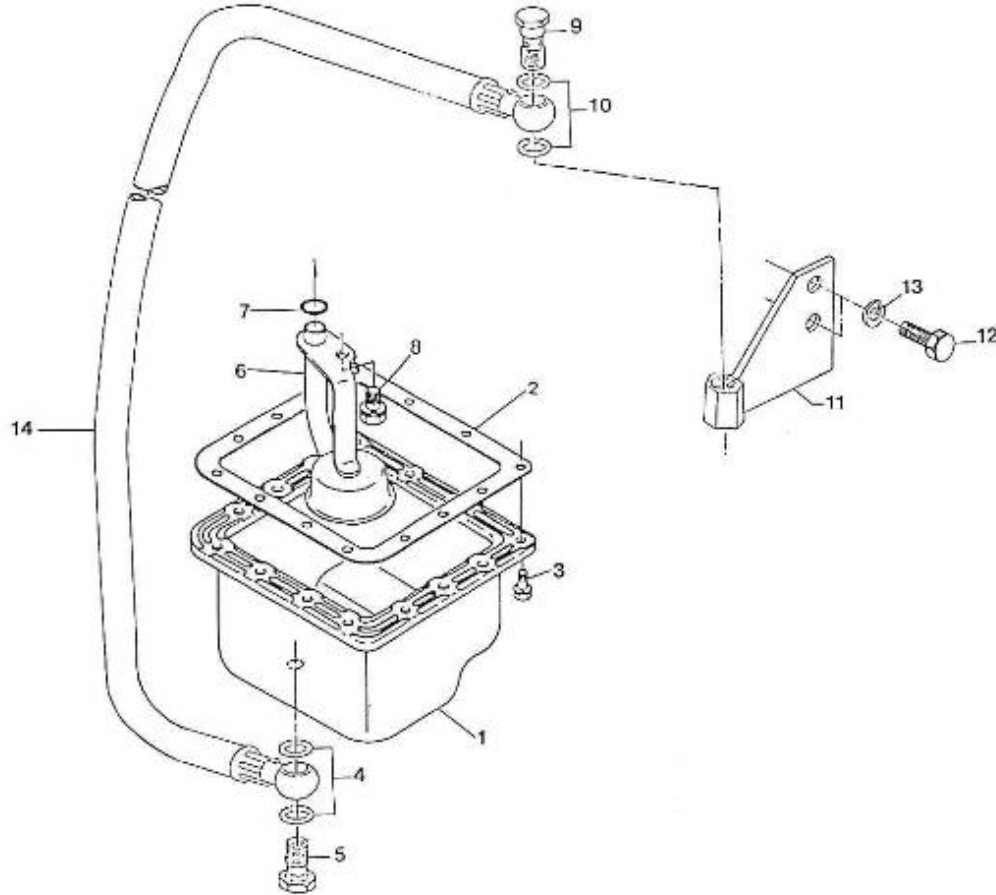

SPARE PARTS CATALOGUE

(version du 13-05-2020)

2.40HE ENGINE OLD VERSION

Model : 2.40HE ENGINE OLD VERSION

Subassembly : ENGINE BLOCK

Part number	Item	Description	Quantity
970140102	2	CAP, FEEZE	3
970140103	3	CAP, FREEZE	3
970140104	4	CAP, FREEZE	2
970490107	5	PLUG, SOCK	4
970490108	6	PLUG, SOCK	3
970490109	7	PLUG, SOCK	1
970140109	9	PIN, CYLINDRICAL	2
970490111	10	PIN, CYLINDRICAL	2
970490112	11	PIN, PIPE	1
970490113	12	PIN, PIPE	2
970140113	13	PLUG, SOCK	1
970490116	14	O-RING	2
970140114	15	PLUG, DRAIN -400	1
970143114	16	PUMP, OIL CPL.	1
970143115	17	GASKET, OIL PUMP	1
970143116	18	BOLT	3
970143117	19	GEAR, OIL PUMP DRIVE 2. 40	1
970143118	20	KEY, FEATHER	1
970493119	21	NUT, M10	1
970493120	22	WASHER, CLAW D10	1
970851700	23	SWITCH, OIL	1
970140108	24	PIN, PIPE	2
970140140	26	DIPSTIK, OIL LEVEL 2.40 HE	1

Model : 2.40HE ENGINE OLD VERSION

Subassembly : OIL SUMP - OIL PUMP

Part number	Item	Description	Quantity
970140121	1	OIL PAN	1
970140110	2	GASKET, OIL PAN 2.40	1
970140123	3	BOLT ,M 6X12	14
970300325	4	RING,SEAL D12	2
970302482	5	BOLT,BANJO M12X1,25	1
970143126	6	FILTER,OIL PAN 2. 40HE	1
970153129	7	O-RING,OIL FILTER 2.60 4.110	1
970313311	8	BOLT	1
970432515	9	BOLT,BANJO M14X1,5	2
970300306	10	GASKET,RING D14	4
970300044	12	BOLT,HEX M10X1,25X 25	2
970119136	13	WASHER,SPRING D10	2
970302481	14	HOSE,OIL EXTRACTION CPL.2.40HE	1

Model : 2.40HE ENGINE OLD VERSION

Subassembly : CYLINDER HEAD COVER

Part number	Item	Description	Quantity
970140308	1	PIPE, BREATHER	1
970140303	2	PLATE, BREATHER ELEMENT N01	1
970140302	3	HOUSING, BREATHER ELEMENT	1
970302769	4	FILTER, BREATHER ELEMENT	1
970140306	5	SHIELD, OIL BREATHER	1
970490307	6	SCREW, M 5X 10	2
970307471	7	COVER, CYL. HEAD	1
970140502	8	GASKET, COVER CYL. HEAD 2.40	1
970140504	9	NUT, CAP M8	2
970150403	10	RING, SEAL	2
970490510	11	CAP, FILLING OIL	1
970490511	12	O-RING	1