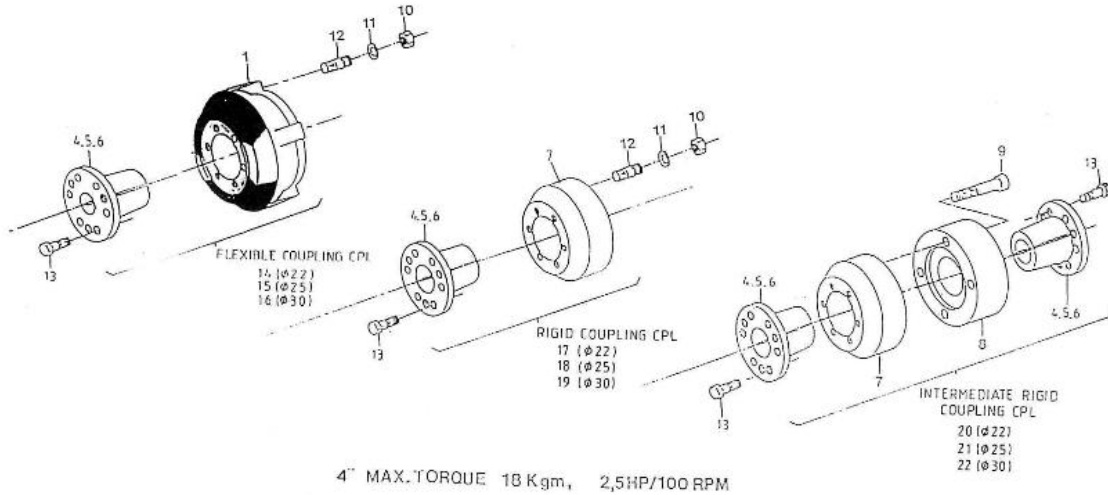

Model : 2.40HE ENGINE OLD VERSION

Subassembly : ACCELERATOR

Part number	Item	Description	Quantity
970141314	1	SPRING, START GOVERNOR	1
970141313	2	SPRING, GOVERNOR N01 2.40	1
970141316	3	LEVER, GOVERNOR 2.40 CPL	1
970141317	4	LEVER, GOVERNOR FORK 1 CPL 2.4	1
970141318	11	LEVER, GOVERNOR FORK 2 CPL 2.4	1
970141318	12	LEVER, GOVERNOR FORK 2 CPL 2.4	1
970141319	13	SHAFT, GOVERNOR	1
970141320	14	PIN, LEVER GOVERNOR	1
970491322	15	BOLT	1
970300318	16	WASHER,SPRING D 5	1
970141325	18	BOLT, M6X35	2
970141326	19	WASHER, PLAIN D6	2
970140401	20	SCREW, REGULATOR	1
970140402	21	NUT	1
970150403	22	RING,SEAL	2
970140404	23	NUT	1
970141312	25	COVER, SPEED CONTROL 2.40	1
970141311	26	GASKET, SPEED CONTROL 2.40	1
970490119	27	BOLT,M 6X 18	2
970490143	28	BOLT,M 6X 18	2
970150403	29	RING,SEAL	2
970141324	31	COLLAR, GOVERNOR 2.40	1
970141307	32	O-RING, GOVERNOR	1
970141306	33	LEVER, GOVERNOR	1
970141310	34	NUT	2
970141305	35	LEVER, SHAFT 2.40	1
970141304	36	LEVER, STOP 2.40	1
970141320	37	PIN, LEVER GOVERNOR	1
970141303	38	O-RING, GOVERNOR	1
970141302	39	SPRING	1
970141301	40	BOLT, STOPPER ADJ.	2
970141327	41	BOLT	1
970151133	42	NUT,M 6	3

Model : 2.40HE ENGINE OLD VERSION

Subassembly : COUPLING

Part number	Item	Description	Quantity
970300733	1	FLEXIBLE COUPLING 4 P	1
970301226	4	""CONE,CLAMPING 4"" 22""	1
970301104	5	""CONE,CLAMPING 4"" 25""	1
970301105	6	""CONE,CLAMPING 4"" 30""	1
970301221	8	COUPLING	1
970609157	9	BOLT,SOCK M10X 55	4
970119143	10	NUT, M10	4
970119136	11	WASHER,SPRING D10	4
970621020	12	STUD,M10X 22	4
970409603	13	BOLT,HEX M 8X 25	6
970307180	14	FLEXIBLE COUPLING	1
970307181	15	FLEXIBLE COUPLING	1
970307182	16	FLEXIBLE COUPLING	1
970307183	17	FLEXIBLE COUPLING	1
970307184	18	FLEXIBLE COUPLING	1
970307185	19	FLEXIBLE COUPLING	1
970307186	20	FLANGE	1
970307187	21	FLANGE	1