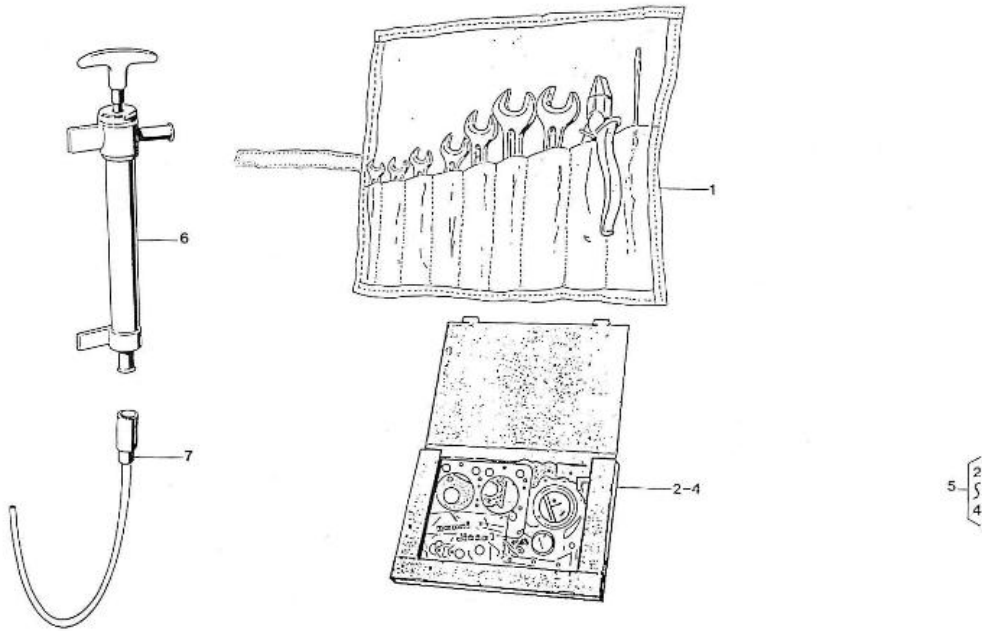

Model : 2.40HE ENGINE OLD VERSION

Subassembly : TOOLS - GASKETS KIT

Part number	Item	Description	Quantity
970609901	1	KIT,TOOLS	1
970149002	2	SET,GASKET ENGINE 2. 40HE UPPE	1
970149003	3	SET,GASKET ENGINE 2. 40HE LOWE	1
970149004	4	SET,GASKET MARINE 2. 40HE	1
970149001	5	2.40 HE GASKET SET	1
970439302	6	PUMP,OIL EXTRACTION	1
970310401	7	PIPE	1