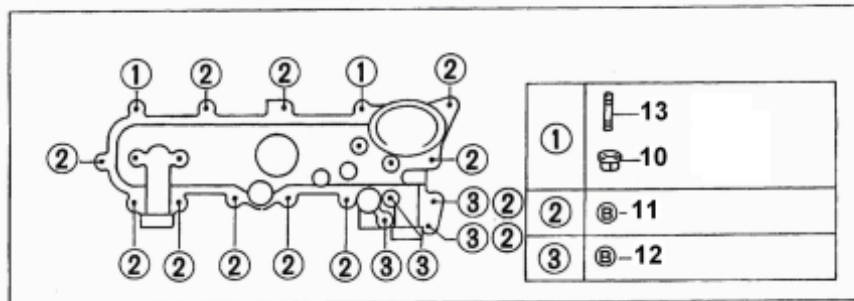

Part number	Item	Description	Quantity
970312207	1	FILTER	1
970312672	2	OIL COOLER	1
970312212	3	UNION (FOR OIL FILTER)	1
970312673	4	VALVE SUB-ASSY,OIL CHECK	1
970312701	5	GASKET	1
970312675	6	GASKET,OIL FILTER	1
970312269	7	HEATER WATER SENSOR	1
970312268	8	GASKET	1
970312676	9	PLUG,TIGHT	3
970312677	10	NUT	2
970312334	11	BOLT	12
970312678	12	BOLT,FLANGE	2
970312679	13	BOLT, STUD	2