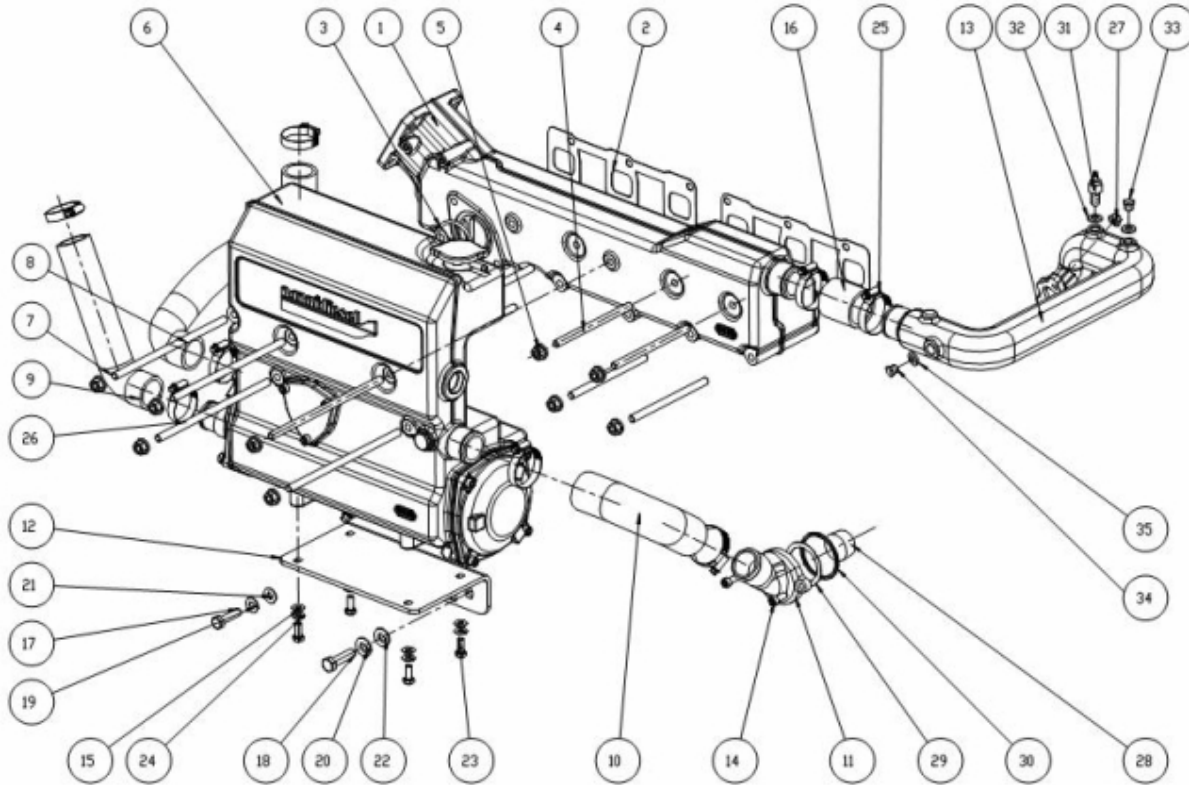

Model : T6.420TDI T6.300 STANDARD ENGINE

Subassembly : HEAT EXCHANGER

Part number	Item	Description	Quantity
970639853	34	""PLUG,HEX 3/8""G""	1
970300289	35	GASKET,RING D17	1