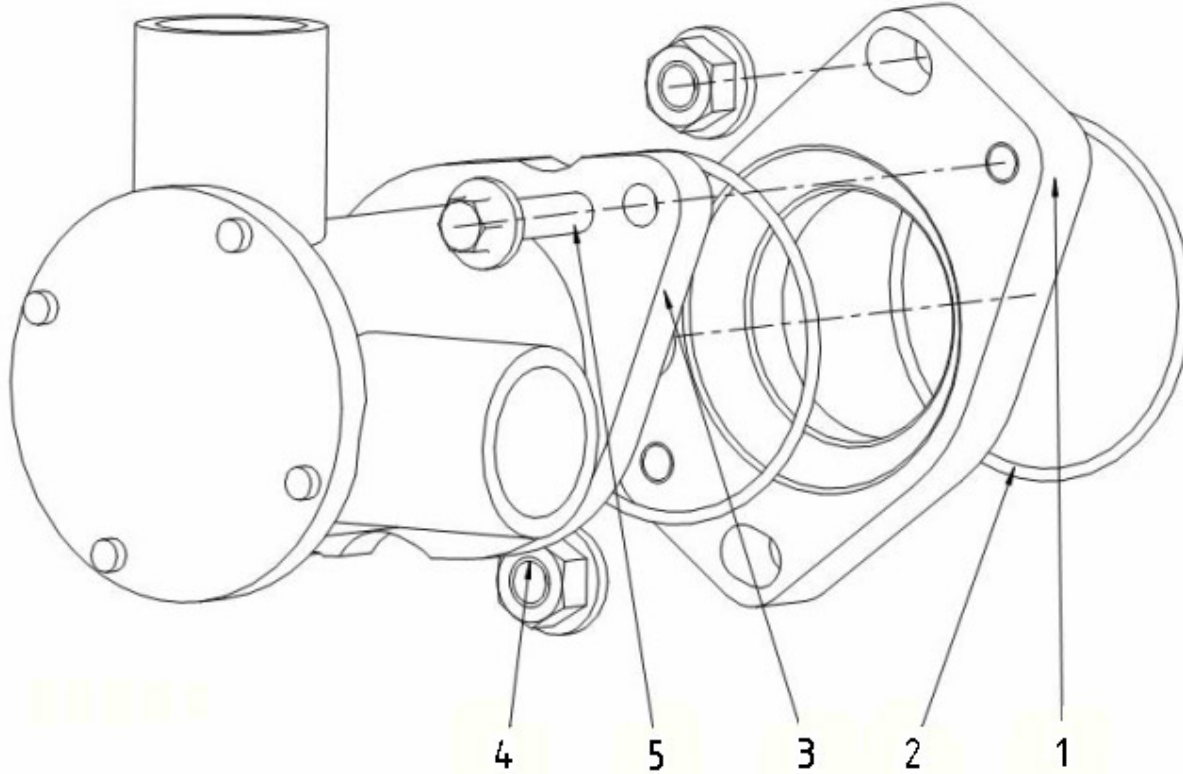

Model : T6.420TDI T6.300 STANDARD ENGINE

Subassembly : SEA WATER PUMP

Part number	Item	Description	Quantity
95310613	1	SEA WATER PUMP BASE	1
48418165	2	O RING	2
48100876	3	COOLING WATER PUMP	1
39460917	4	NUT, FLANGE	2
39160639	5	BOLT	2