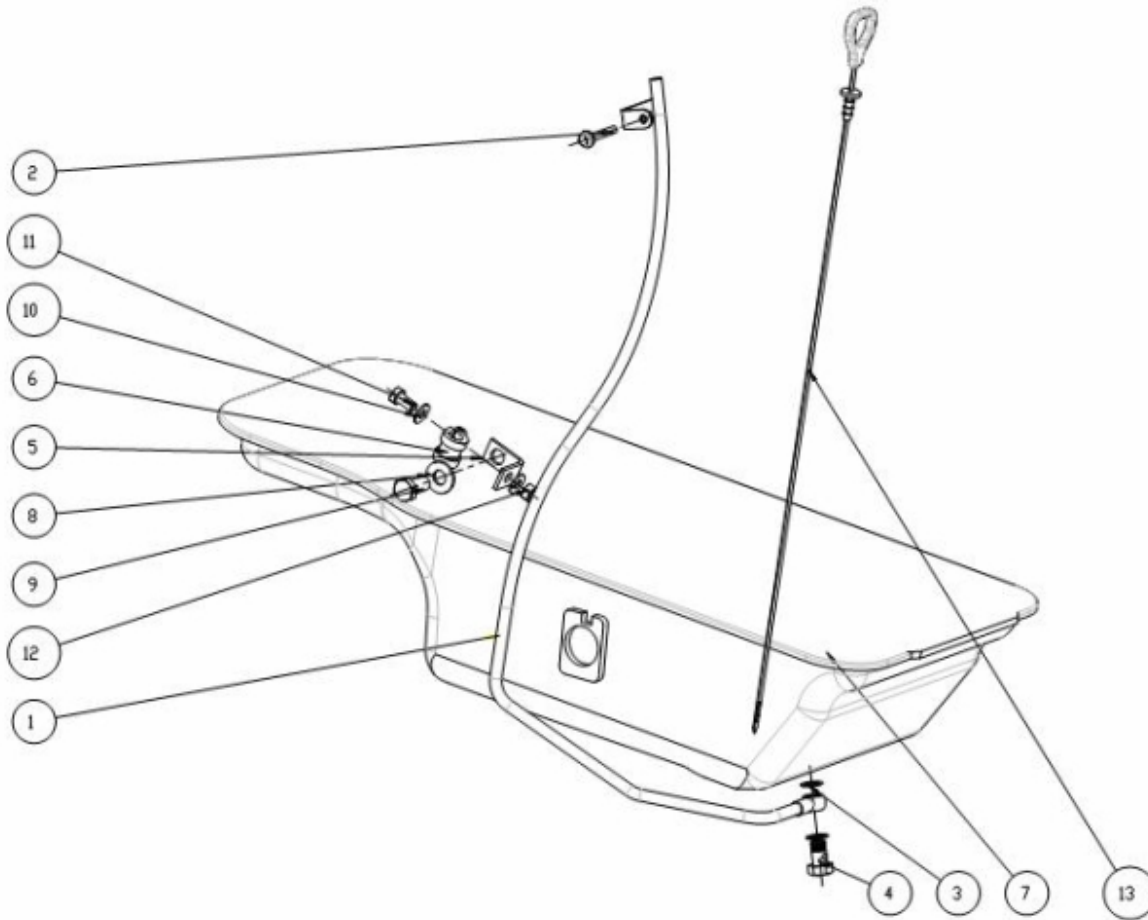

Model : T6.420TDI T6.300 STANDARD ENGINE

Subassembly : OIL SUMP - OIL PUMP

Part number	Item	Description	Quantity
39160637	2	BOLT	1
970300325	3	RING,SEAL D12	2
970302482	4	BOLT,BANJO M12X1,25	1
95310641	5	BRACKET	1
970301182	6	CLAMP,PIPE D12 D=8	1
970312563	7	PAN SUB-ASSY,OIL	1
970409154	8	WASHER,SPRING D12	1
970302332	9	BOLT,HEX M12X1,25X 25	1
970119138	10	WASHER,SPRING D 8	2
970639903	11	BOLT,HEX M 8X 16	1
970027322	12	NUT,M 8	1
970312474	13	GAGE SUB ASSY, OIL LEVEL	1