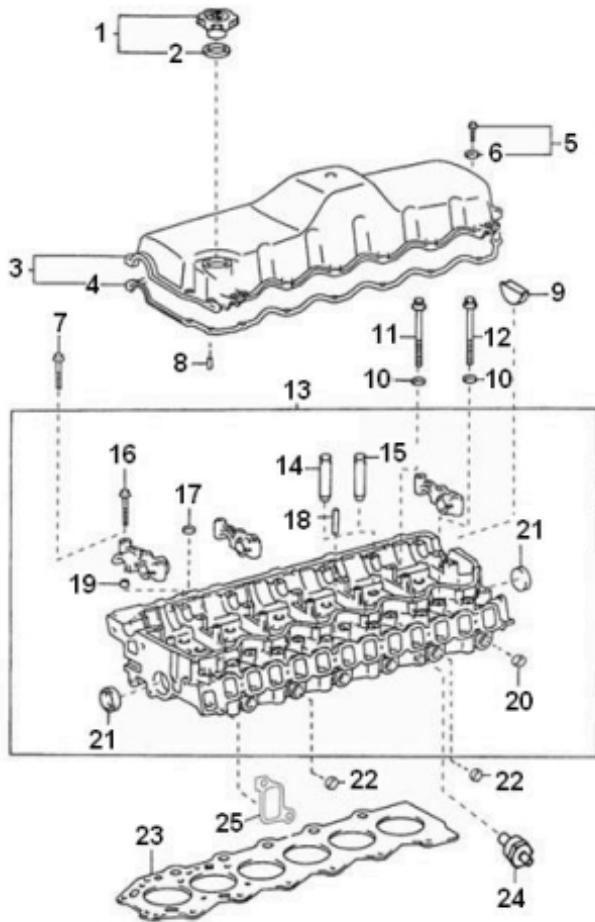

Model : T6.420TDI T6.300 STANDARD ENGINE

Subassembly : CYLINDER HEAD

Part number	Item	Description	Quantity
970312518	1	CAP SUB-ASSY,OIL FILLER	1
970312519	2	GASKET	1
970312520	3	COVER SUB-ASSY,CYLINDER HEAD	1
970312521	4	Gasket cilinder head cover	1
970312522	5	BOLT (For cylinder head cover)	17
970312524	7	BOLT,WASHER BASED HEAD HEXAGON	14
970312525	8	PIN,STRAIGHT	2
970312526	9	PULG,SEMICIRCULAR	1
970312527	10	WASHER,PLATE (For cylinder head set)	26
970312528	11	BOLT (For cylinder head set L= 133.5)	6
970312529	12	BOLT (For cylinder head set L= 121.5)	20
970312530	13	HEAD SUB-ASSY,CYLINDER	1
970312531	14	BUSE,INTAKE , EXHAUST ,VALVE G UIDE (STD)	24
970312532	15	BUSE,INTAKE , EXHAUST,VALVE G UIDE(O/S 0.05)	24
970312524	16	BOLT,WASHER BASED HEAD HEXAGON	7
970312533	17	PULG,TIGHT,No.2	10
970312534	18	PIN,STRAIGHT,No.1(L=53.5,OD=9)	12
970312014	19	PIN, RING	14
970312533	20	PULG,TIGHT,No.2	1
970312035	21	CAP, SEALING	2
970312536	22	PLUG, TIGHT, NO.3(for Cylinder Block)	1
970312537	23	GASKET,CYLINDER HEAD (Mark 1)	1
970312023	24	WATER TEMP SENDER	1
970312541	25	GASKET,WATER OUTLET	1