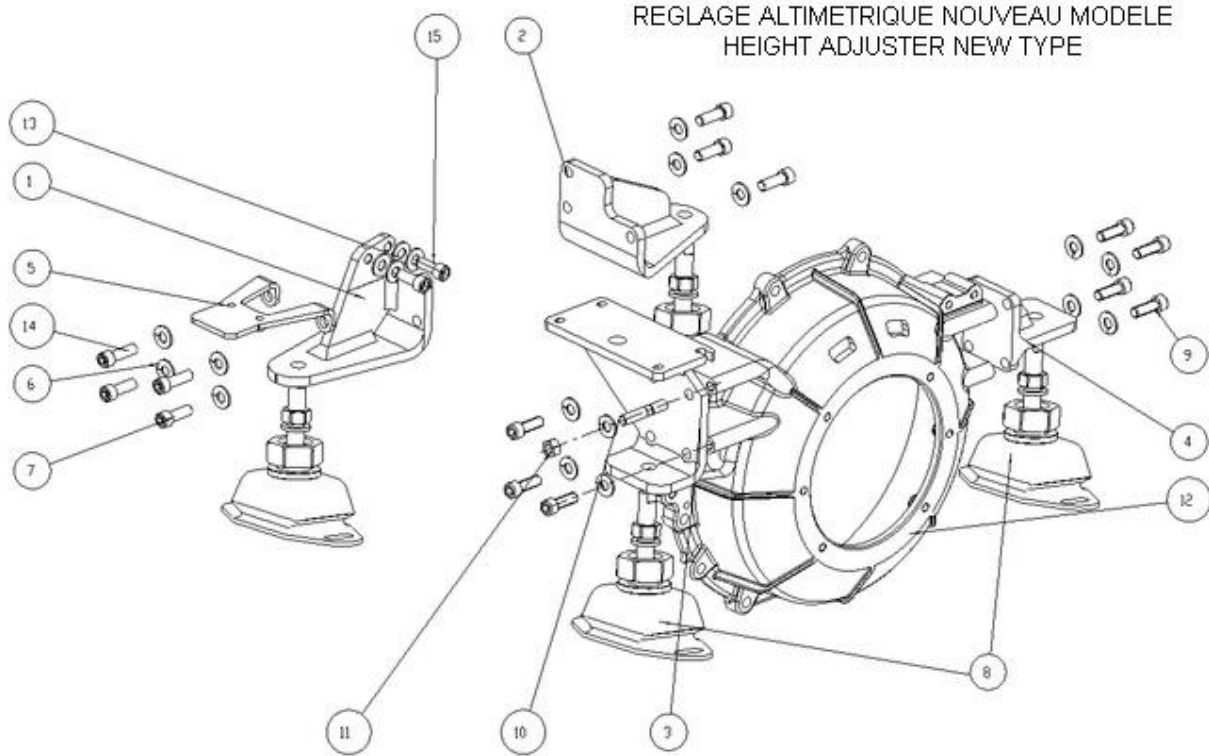

Subassembly : SUPPORT AND MOUNTING

Part number	Item	Description	Quantity
95310603	1	ENGINE FOOT	1
95310604	2	ENGINE FOOT	1
95310605	3	ENGINE FOOT	1
95310606	4	ENGINE FOOT	1
95310601	5	GASKET	1
970409154	6	WASHER,SPRING D12	17
970301736	7	BOLT,HEX M12X1,25X 30	5
TA600V04PR	8	RUBBER MOUNT ASSY 60 SH KIT (2 UNITS)	2
39129507	9	BOLT	7
39020506	10	STUD	1
970607318	11	NUT, M12	1
95200237	12	HOUSING	1
970409153	13	WASHER,PLAIN D12	2
39160549	14	BOLT	2
39129510	15	BOLT	2