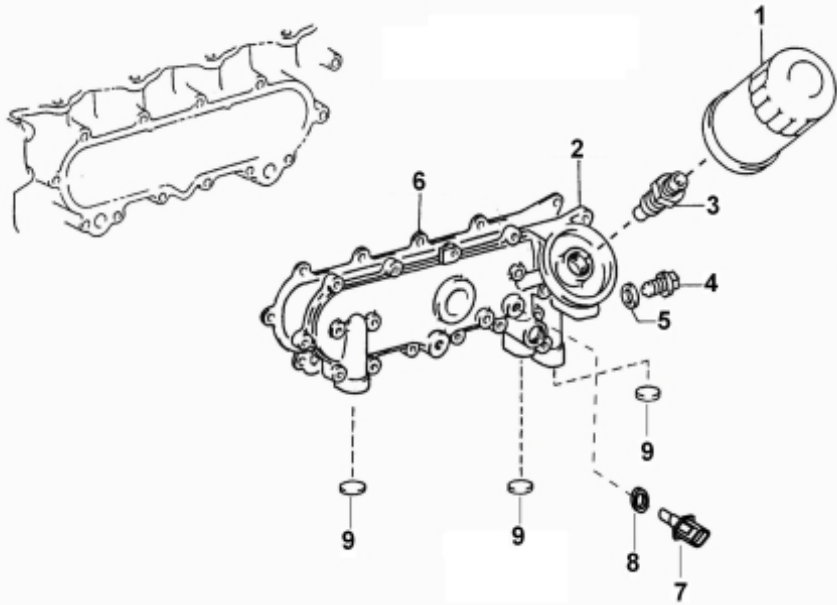

Model : T6.420TDI T6.300 STANDARD ENGINE

Subassembly : OIL FILTER