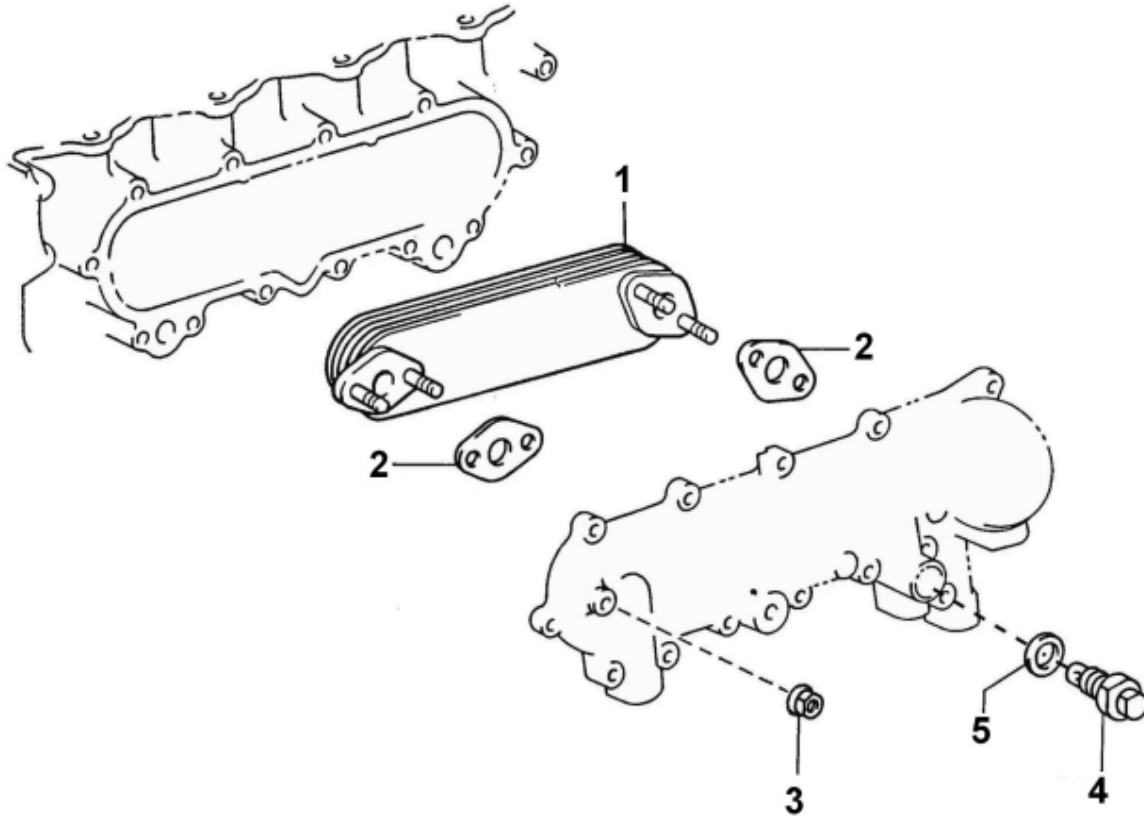

Model : T6.420TDI T6.300 STANDARD ENGINE

Subassembly : OIL COOLER

Part number	Item	Description	Quantity
970312935	1	COOLER ASSY,OIL	1
970312936	2	GASKET,OIL COOLER	2
970312672	3	OIL COOLER	4
970312213	4	VALVE ASSY,OIL COOLER RELIEF	1
970312214	5	GASKET,OIL COOLER COVER	1