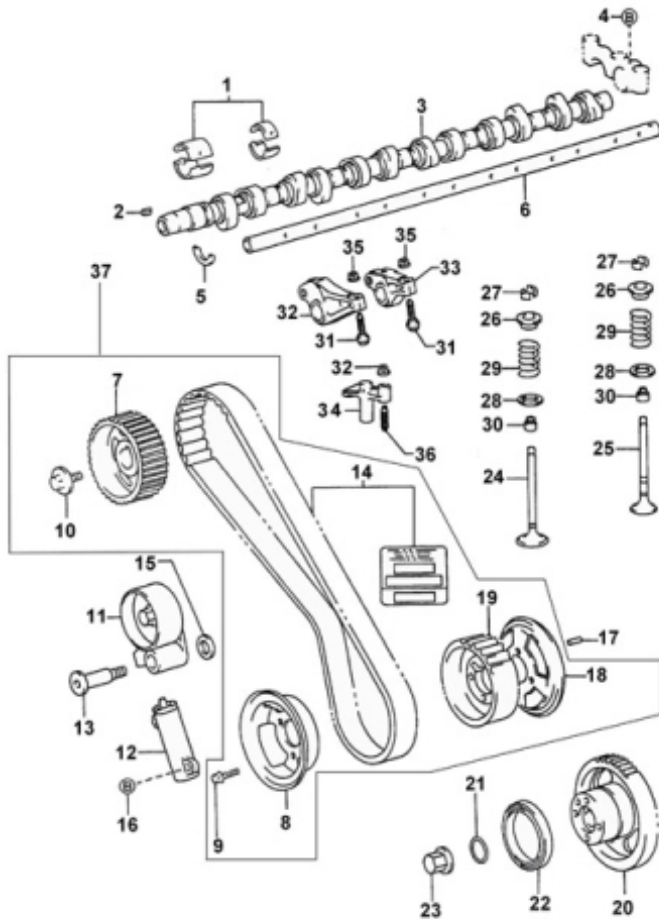

Model : T6.420TDI T6.300 STANDARD ENGINE

Subassembly : CAMSHAFT

Part number	Item	Description	Quantity
970312661	35	NUT,HEXAGON (For valve adjusting)	24
970312662	36	SCREW,VALVE ADJUSTING	12
970313173	37	TIMING BELT	1