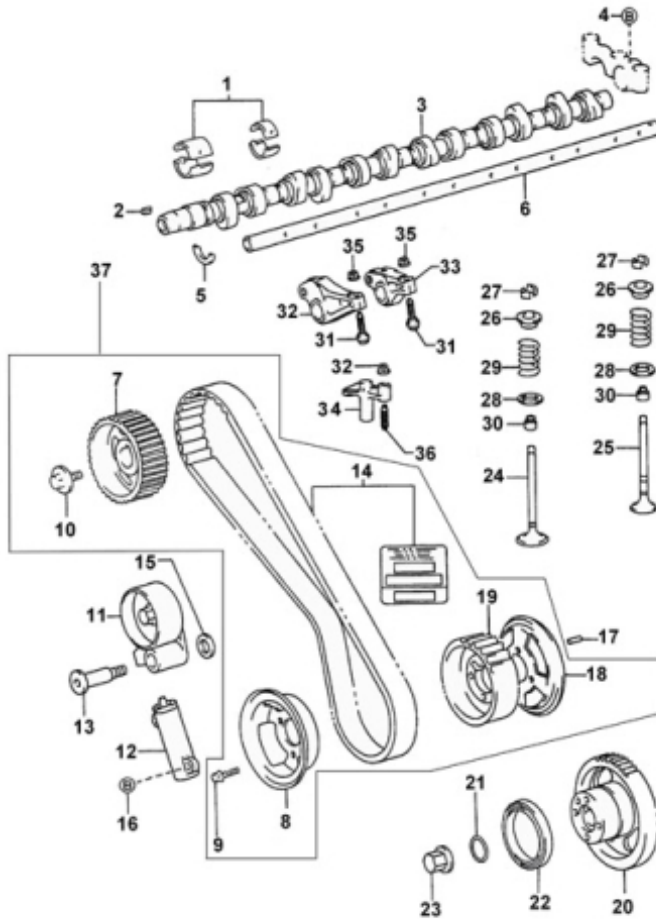

Model : T6.420TDI T6.300 STANDARD ENGINE

Subassembly : CAMSHAFT

Part number	Item	Description	Quantity
970312633	1	BEARING SET,CAMSHAFT	1
970312159	2	KEY,WOOD RUFF	1
970312634	3	CAMSHAFT	1
970312635	4	BOLT,FLANGE	1
970312636	5	PLATE,CAMSHAFT THRUST	1
970312637	6	SHAFT SUB-ASSY,VALVE ROCKER,No .1	1
970312638	7	PULLEY,CAMSHAFT TIMING	1
970312639	8	FLANGE,CAMSHAFT TIMING PULLEY, No.2	1
970312640	9	BOLT,WASHER BASED HEAD HEXAGON	4
970312157	10	BOLT,WASHER	1
970312641	11	IDLER SUB-ASSY,TIMING BELT,No. 1	1
970312642	12	TENSIONER ASSY,CHAIN,No.1	1
970312643	13	SHAFT,TIMING BELT IDLER	1
970312644	14	BELT,TIMING	1
970312645	15	WASHER,PLATE	1
970312163	16	BOLT,FLANGE	2
970312040	17	PIN, STRAIGHT	1
970312646	18	FLANGE,CAMSHAFT TIMING PULLEY, No.1	1
970312647	19	GEAR,CAMSHAFT DRIVE	1
970312648	20	GEAR,INJECTION PUMP DRIVE	1
970312117	21	O RING	1
970312116	22	BALL BEARING	1
970312649	23	NUT,CAP	1
970312650	24	VALVE,INTAKE	12
970312651	25	VALVE,EXHAUST	12
970312652	26	RETAINER,VALVE SPRING	24
970312653	27	LOCK,VALVE SPRING RETAINER	48
970312654	28	SEAT,VALVE SPRING	24
970312655	29	SPRING,COMPRESSION (For inner)	24
970312656	30	SEAL or RING,O (For valve stem oil)	24
970312657	31	SCREW SUB-ASSY,VALVE ADJUSTING	12
970312658	32	ARM SUB-ASSY,VALVE ROCKER,No.1	6
970312659	33	ARM SUB-ASSY,VALVE ROCKER,No.2	6
970312660	34	BRIDGE,VALVE	12