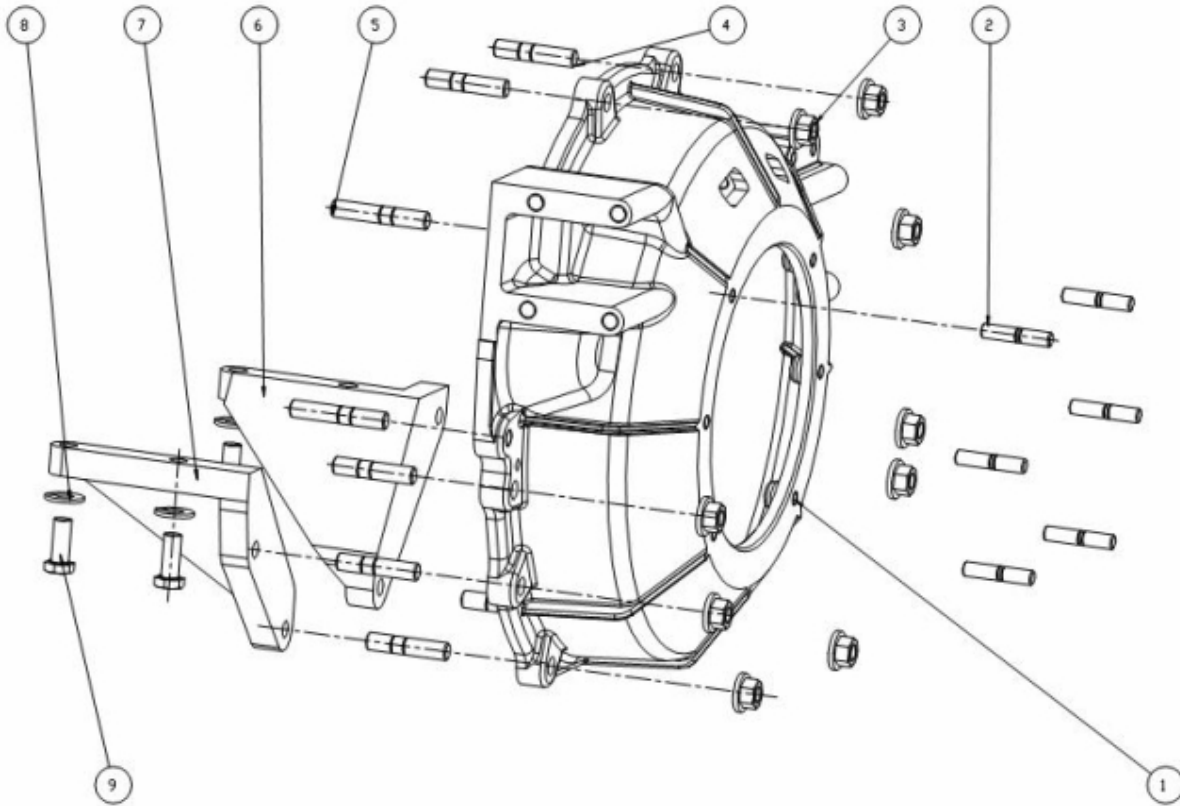

Model : T6.420TDI T6.300 STANDARD ENGINE

Subassembly : GEAR BOX FLANGE

Part number	Item	Description	Quantity
95200237	1	HOUSING	1
970649724	2	STUD,M10X 25	6
39460918	3	NUT	9
39020549	4	STUD BOLT	9
39020506	5	STUD	2
970312479	6	PLATE, STIFFENER,RH	1
970312480	7	PLATE, STIFFENER,LH	1
970409154	8	WASHER,SPRING D12	4
970301736	9	BOLT,HEX M12X1,25X 30	4