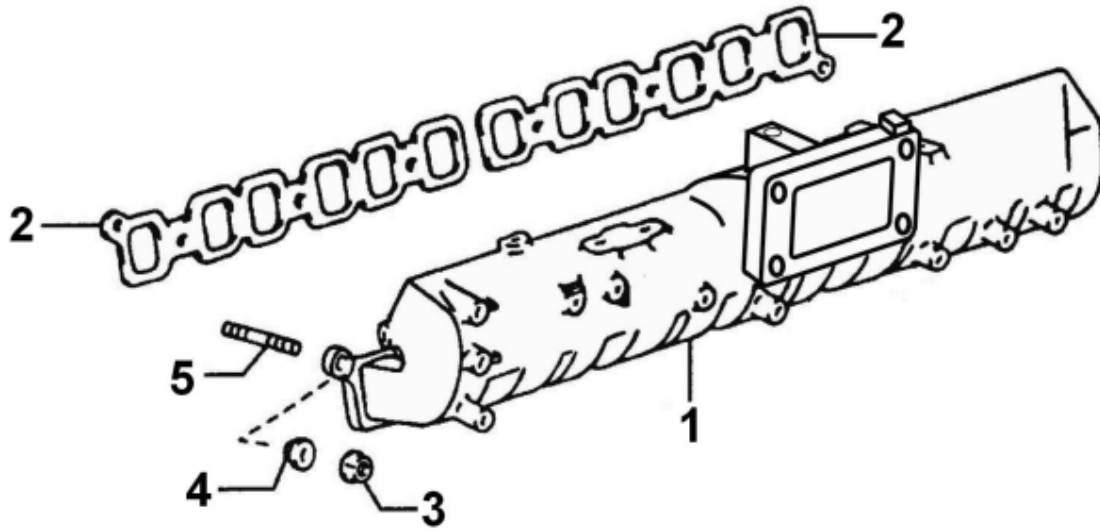

Model : T6.420TDI T6.300 STANDARD ENGINE

Subassembly : INTAKE MANIFOLD

Part number	Item	Description	Quantity
970312680	1	MANIFOLD,INTAKE	1
970312681	2	GASKET,INTAKE MANIFOLD	2
970312677	3	NUT	8
970312683	4	WASHER,PLETE	8
970312683	5	WASHER,PLETE	8
970490107	6	PLUG,SOCK	2