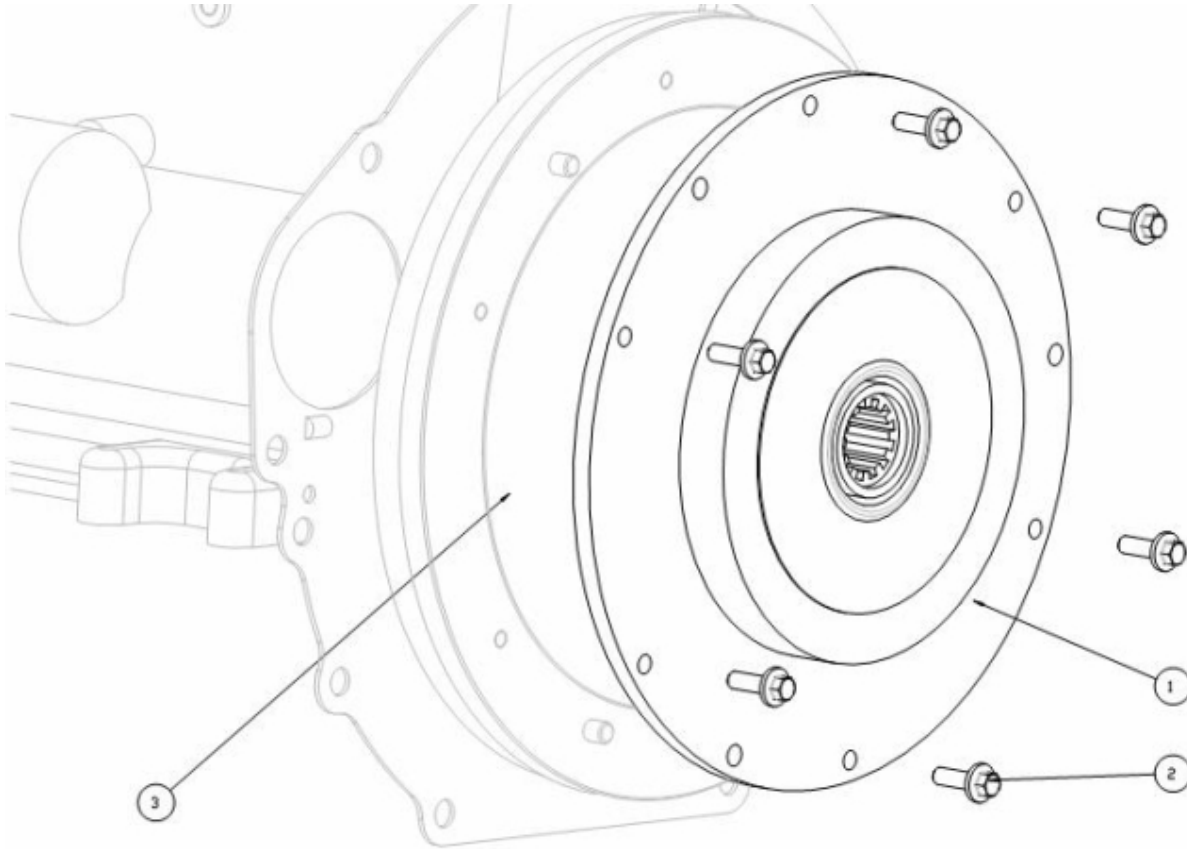

Model : T6.420TDI T6.300 STANDARD ENGINE

Subassembly : DAMPER

Part number	Item	Description	Quantity
48100885	1	DAMPER TORFLEX 630 6.420 TDI	1
39160638	2	BOLT	6
970312628	3	FLYWHEEL SUB-ASSY,	1