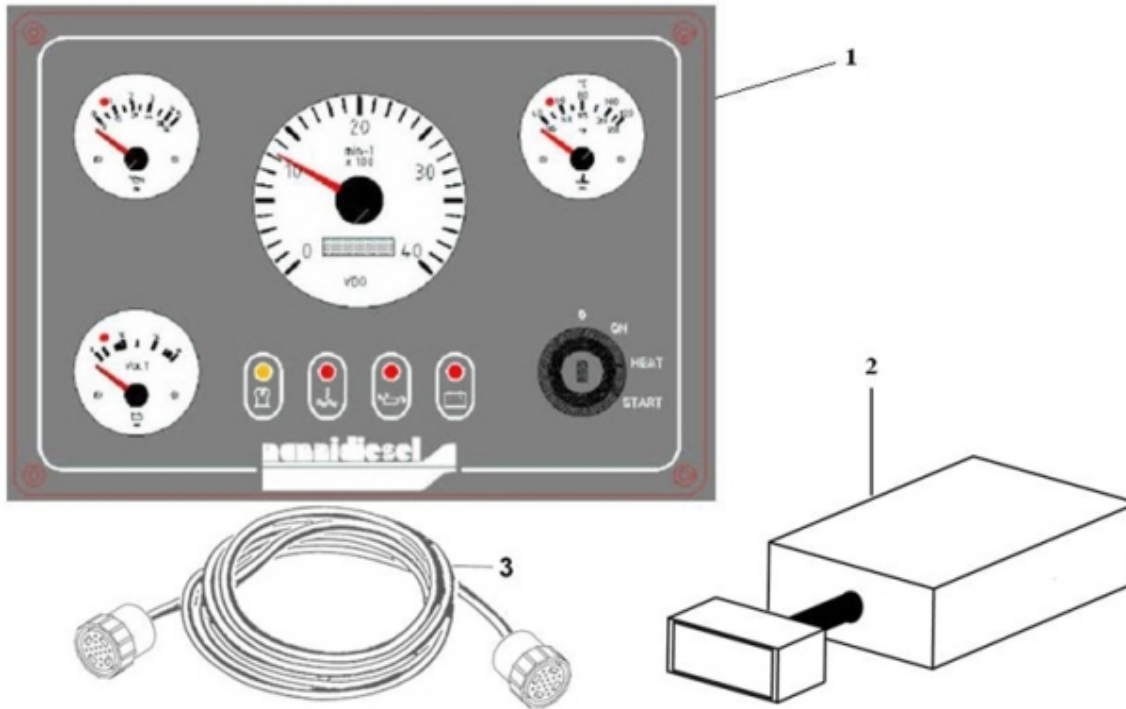

Model : T6.420TDI T6.300 STANDARD ENGINE

Subassembly : INSTRUMENT PANELS

Part number	Item	Description	Quantity
674420	1	CONTROL PANNEL 6.420 TDI	1
970312492	2	TIMER ASSY,POSTHEATING	1
674450	3	WIRING,INTERMEDIATE 8MTR	1