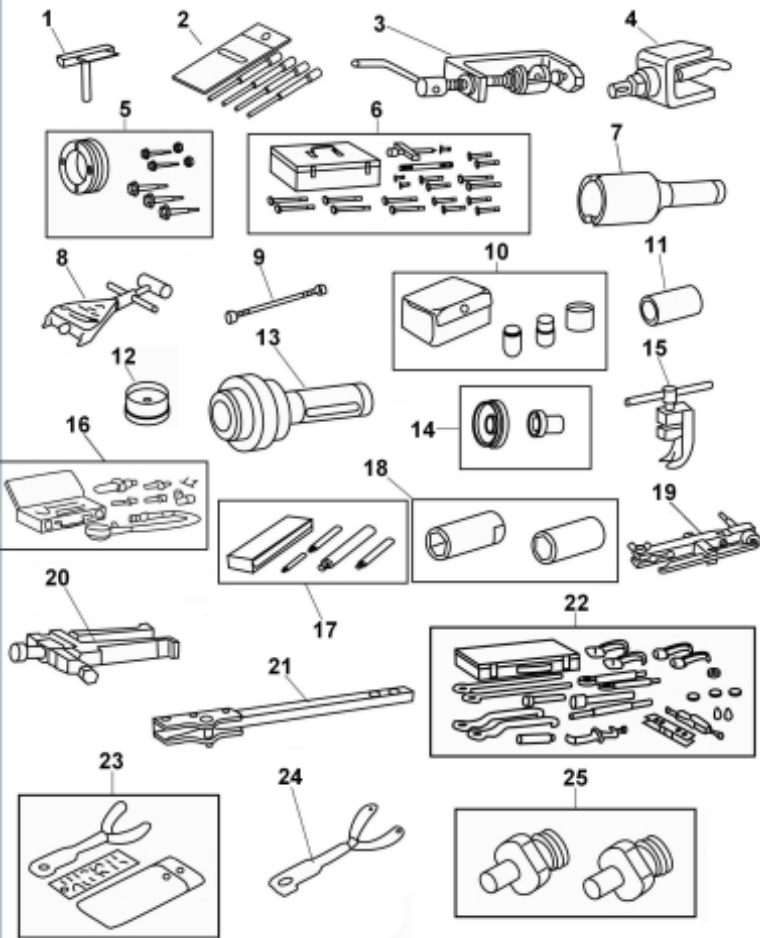

Model : T6.420TDI T6.300 STANDARD ENGINE

Subassembly : TOOLS

Part number	Item	Description	Quantity
970312733	2	VALVE GUIDE BUSHING REMOVER & REPLACER SET	1
970312372	3	VALVE TOOL	1
970312373	4	TOOL	1
970312736	5	CRANKSHAFT PULLEY HOLDING TOOL	1
970312374	6	EXTRACTOR	1
970312738	7	CRANKSHAFT PULLEY REPLACER	1
970312375	8	BELT TENSION GAUGE	1
970312740	9	BELT TENSION GAUGE CABLE	1
970312741	10	CONNECTING ROD BUSHING REMOVER & REPLACER	1
970312742	11	COVER & SEAL REPLACER	1
970312743	12	OIL SEAL & BEARING REPLACER	1
970312376	13	TOOL	1
970312745	14	CRANKSHAFT OIL SEAL REPLACER	1
970312377	15	VALVE CLEARANCE ADJUSTING TOOL	1
970312747	16	COMPRESSION METER	1
970312748	17	HANDLE SET	1
970312749	18	INJECTION NOZZLE WRENCH SET	1
970312378	19	INJECTION PUMP TOOL	1
970312751	20	OIL SEAL PULLER	1
970312752	21	COMPANION FLANGE HOLDING TOOL	1
970312753	22	PULLER B SET	1
970312754	23	VARIABLE PIN WRENCH SET	1
970312755	24	VARIABLE PIN WRENCH ARM ASSY	1
970312756	25	PIN 7	1