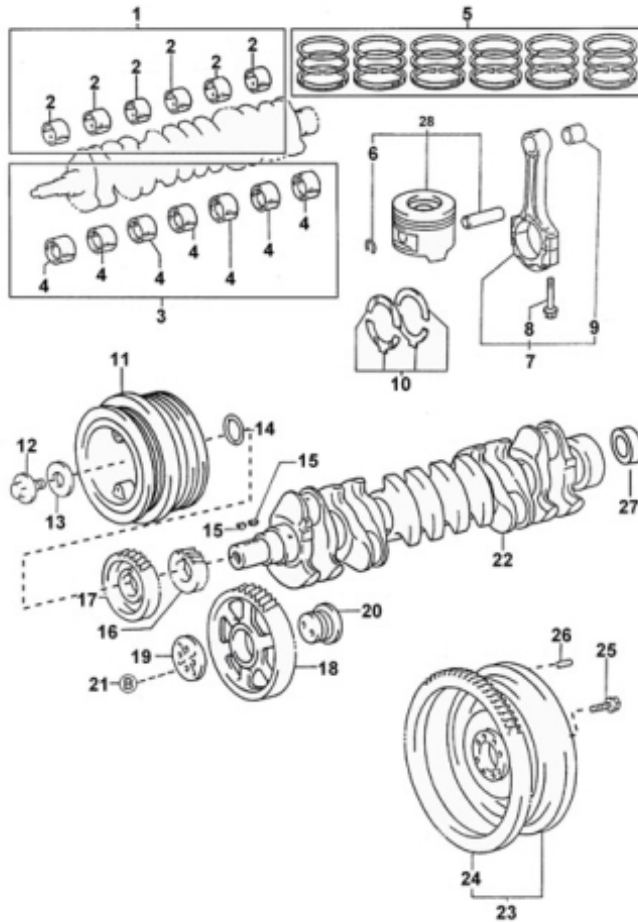

Model : T6.420TDI T6.300 STANDARD ENGINE

Subassembly : CRANKSHAFT-PISTONS

Part number	Item	Description	Quantity
970312595	1	BEARING SET,CONNECTING ROD (U/ S 0.25)	1
970312597	2	BEARING,CONNECTING ROD (Mark 2)	6
970312602	3	BEARING SET,CRANKSHAFT (STD)	1
970312604	4	BEARING,CRANKSHAFT (Mark2)	7
970312610	5	RING SET,PISTON (STD)	1
970312612	6	RING,HOLE SNAP	12
970312613	7	ROD SUB-ASSY,CONNECTING	6
970312614	8	BOLT,CONNECTING ROD	2
970312615	9	BUSH (For connecting rod small end)	1
970312616	10	WASHER SET,CRANKSHAFT THRUST	1
970312617	11	PULLEY ,CRANKSHAFT	1
970312618	12	BOLT (For crankshaft pulley se t)	1
970312619	13	WASHER,PLATE (For crankshaft p ulley set)	1
970312620	14	RING,O	1
970312111	15	KEY	2
970312621	16	GEAR or SPROCKET,CRANKSHAFT TI MING	1
970312622	17	GEAR,PUMP DRIVE SHAFT	1
970312623	18	GEAR,IDLE,No.1	1
970312624	19	PLATE,IDLE GEAR THRUST	1
970312625	20	SHAFT,IDLE GEAR,No.1	1
970312626	21	BOLT,WASHER BASED HEAD HEXAGON	2
970312627	22	CRANKSHAFT	1
970312628	23	FLYWHEEL SUB-ASSY,	1
970312629	24	GEAR,FLYWHEEL RING	1
970312630	25	BOLT,FLYWHEEL SET (For flywhee l)	8
970312120	26	PIN,STRAIGHT	3
970312631	27	BEARIG, RADIAL BALL	1
970312632-01	28	SIZE 01 PISTON SUB-ASSY,W/PIN	6
970312632-02	28	SIZE 02 PISTON SUB-ASSY,W/PIN	6
970312632-03	28	SIZE 03 PISTON SUB-ASSY,W/PIN	6