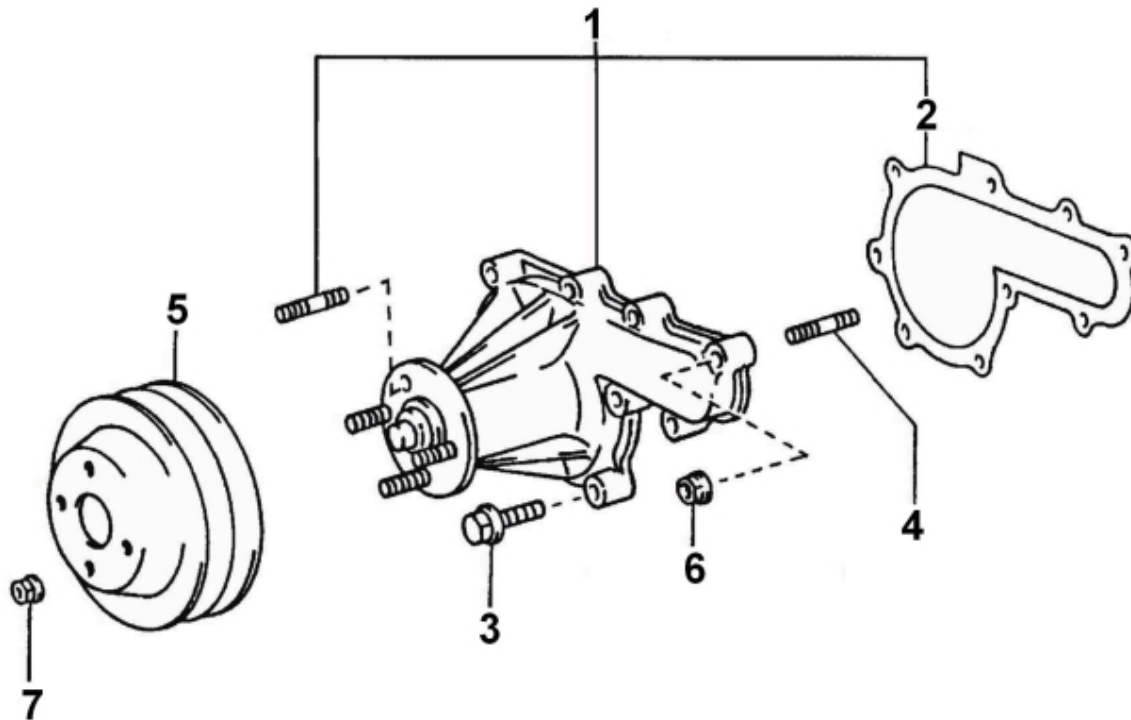

Model : T6.420TDI T6.300 STANDARD ENGINE

Subassembly : FRESH WATER PUMP

Part number	Item	Description	Quantity
970312937	1	PUMP ASSY,WATER	1
970312938	2	GASKET,WATER PUMP	1
970312939	3	BOLT,FLANGE	5
970312940	4	BOLT,STUD	2
970312941	5	PULLEY,FAN	1
970312677	6	NUT	4
970312686	7	NUT	4