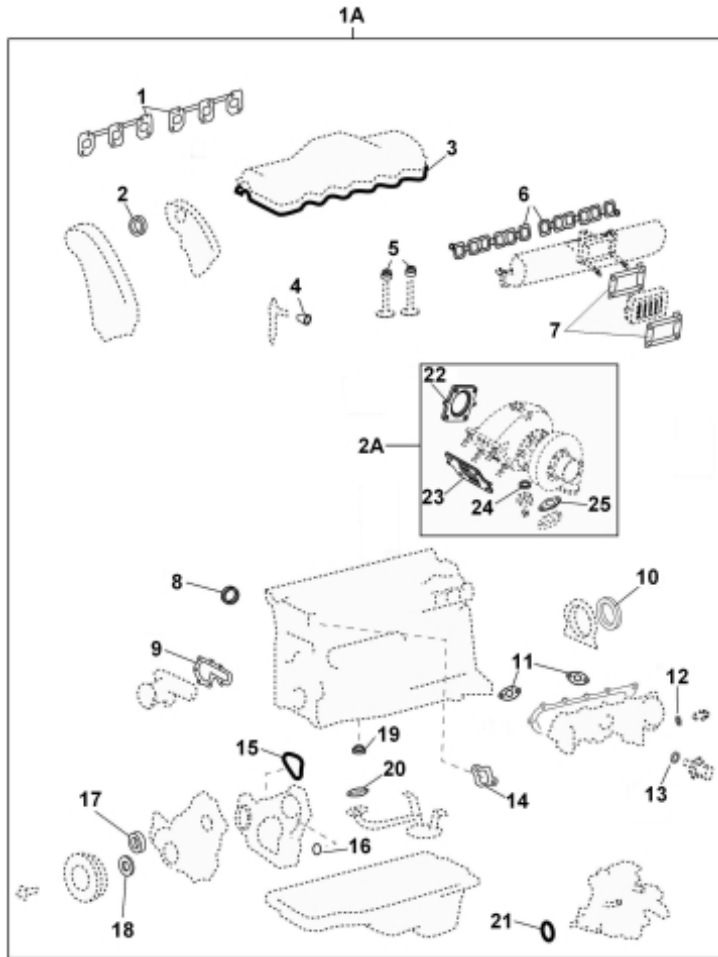

Model : T6.420TDI T6.300 STANDARD ENGINE

Subassembly : TOOLS - GASKETS KIT

Part number	Item	Description	Quantity
970312730	1	GASKET KIT, ENGINE OVERHAUL	1
970312731	2	GASKET KIT, TURBO	1