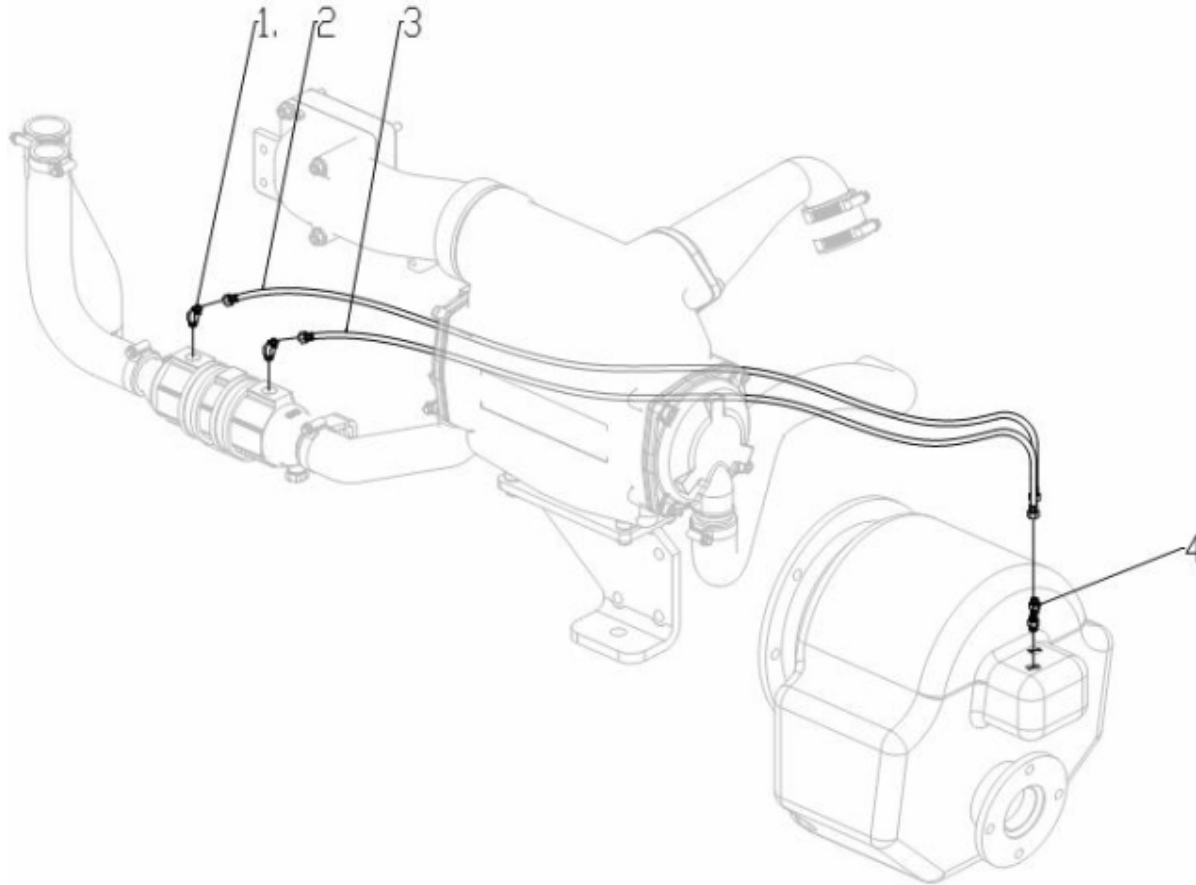

Model : T6.420TDI T6.300 STANDARD ENGINE

Subassembly : GEAR BOX OIL COOLER

Part number	Item	Description	Quantity
48300339	1	COUDE 90D JIC 3/4-3/8 BSP	2
48300395	2	HOSE	1
48300396	3	HOSE	1
48300308	4	ELBOW	2