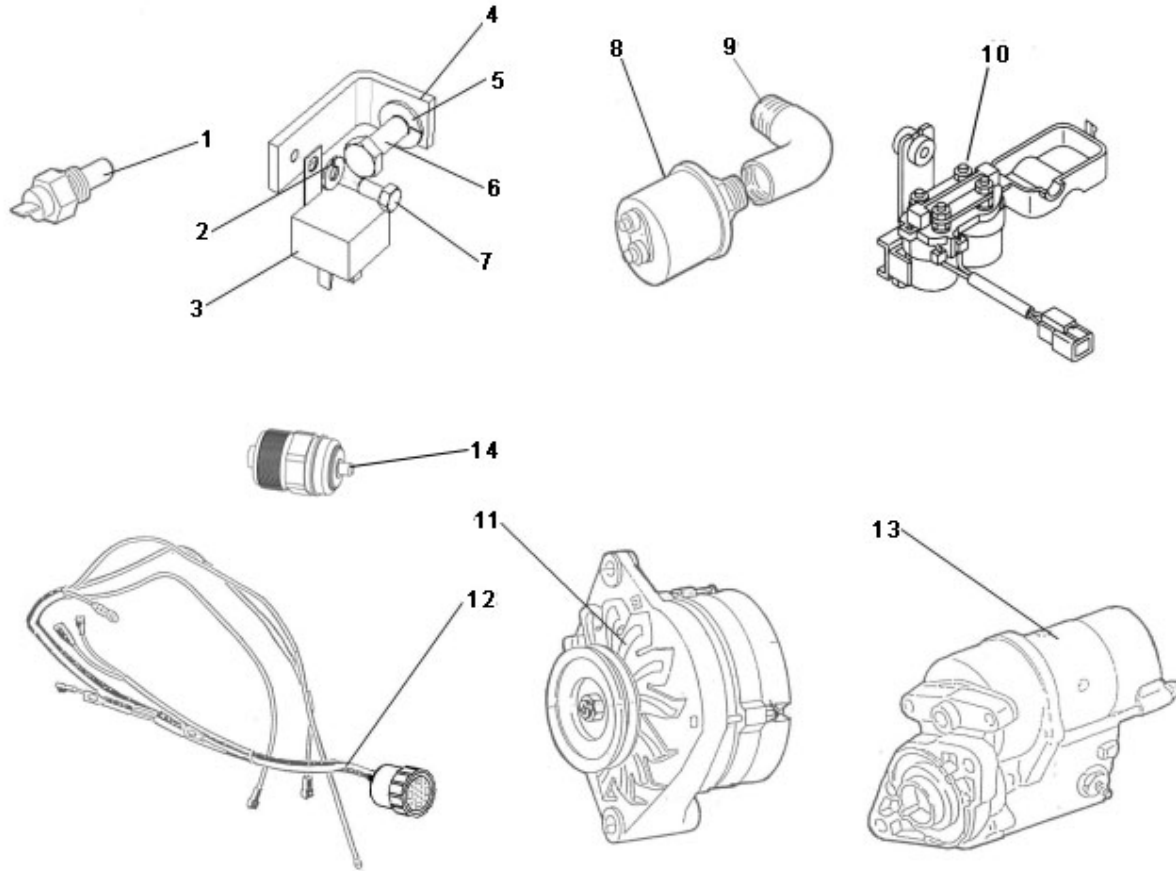

Model : T6.420TDI T6.300 STANDARD ENGINE

Subassembly : ELECTRICAL EQUIPMENTS

Part number	Item	Description	Quantity
970851604	1	WATER SENDER 120C +SWITCH 110C	1
970300318	2	WASHER,SPRING D 5	1
970300716	3	RELAY,12V-30A	1
95310654	4	BRACKET	1
970119138	5	WASHER,SPRING D 8	1
970119141	6	BOLT,HEX M8X 20	1
970302420	7	BOLT,HEX M 5X 10	1
48201143	8	OIL PRESSURE SENDER	1
970493207	9	ELBOW,1/8X10X1,5MF	1
970314759	10	RELAY ASSY,POSTHEATING	1
970312726	11	ALTERNATOR	1
674421	12	ENGINE WIRING 6.420 TDI	1
970312687	13	STARTER ASSY,	1
48201106	14	ELECTROVANNE DE STOP TOY	1