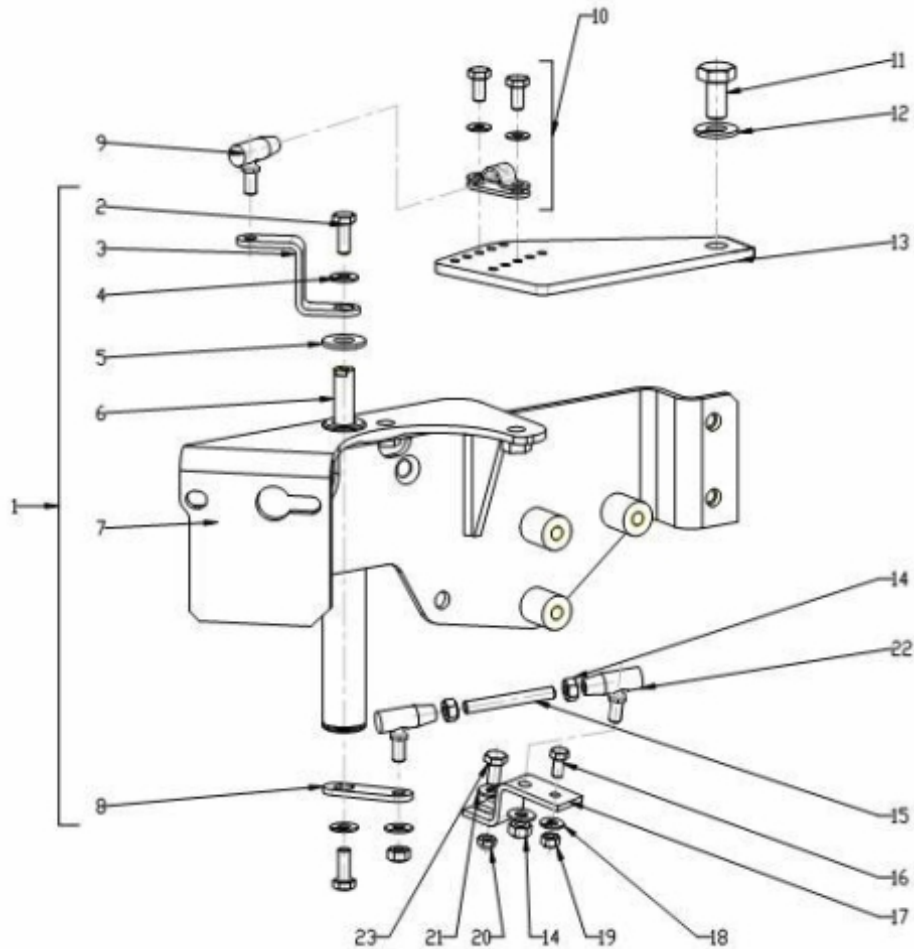

Model : T6.420TDI T6.300 STANDARD ENGINE

Subassembly : ACCELERATOR

Part number	Item	Description	Quantity
48170000	1	FUEL FILTER BRACKET	1
970439910	2	BOLT,HEX M 6X 16	2
95310619	3	LEVER	1
970119149	4	WASHER, SPRING D 6	2
970119135	5	WASHER,PLAIN D10	1
95312292	6	AXLE	1
48170000	7	FUEL FILTER BRACKET	1
95310618	8	LEVER	1
970830124	9	JOINT	1
970835020	10	CLAMP	1
39160463	11	BOLT,HEX M10X1,25X 25	1
970119136	12	WASHER,SPRING D10	1
95310608	13	BRACKET	1
970635460	14	NUT,M 6	3
43350007	15	THREADED PIN D6 L76	1
970300317	16	BOLT,HEX M 5X 16	1
95310617	17	LEVER	1
970300318	18	WASHER,SPRING D 5	2
970609904	19	NUT,M 5	1
970494516	20	NUT,LOCK M 6	1
970635459	21	WASHER,PLAIN D 6	1
644141	22	BALL AND SOCKET JOINT	2
970439910	23	BOLT,HEX M 6X 16	1