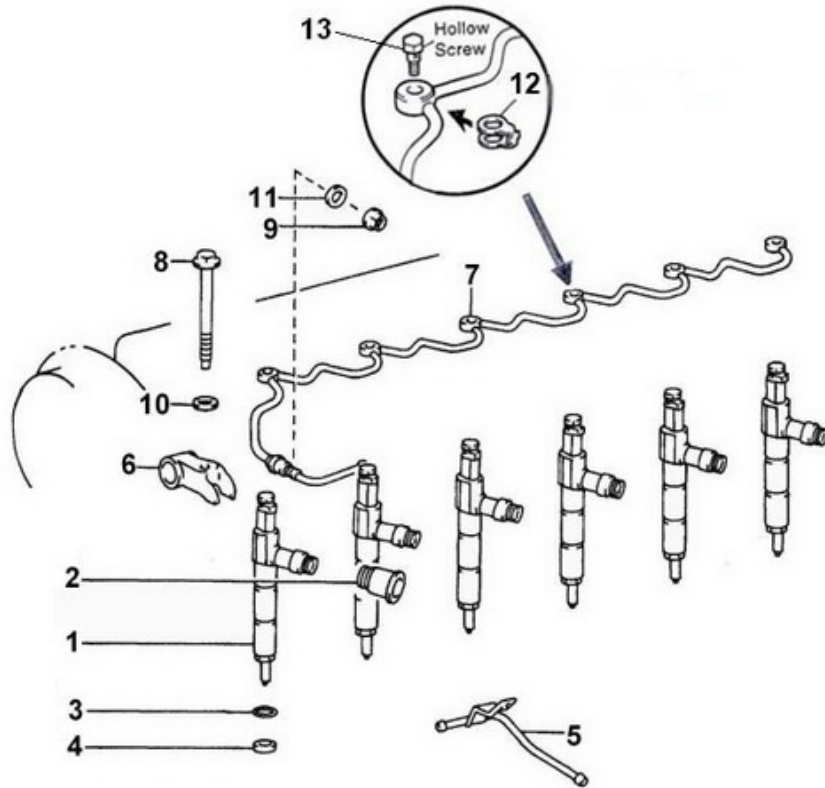

Model : T6.420TDI T6.300 STANDARD ENGINE

Subassembly : CRANKSHAFT-PISTONS

Part number	Item	Description	Quantity
970312595	1	BEARING SET,CONNECTING ROD (U/ S 0.25)	1
970312597	2	BEARING,CONNECTING ROD (Mark 2)	6
970312602	3	BEARING SET,CRANKSHAFT (STD)	1
970312604	4	BEARING,CRANKSHAFT (Mark2)	7
970312610	5	RING SET,PISTON (STD)	1
970312612	6	RING,HOLE SNAP	12
970312613	7	ROD SUB-ASSY,CONNECTING	6
970312614	8	BOLT,CONNECTING ROD	2
970312615	9	BUSH (For connecting rod small end)	1
970312616	10	WASHER SET,CRANKSHAFT THRUST	1
970312617	11	PULLEY ,CRANKSHAFT	1
970312618	12	BOLT (For crankshaft pulley se t)	1
970312619	13	WASHER,PLATE (For crankshaft p ulley set)	1
970312620	14	RING,O	1
970312111	15	KEY	2
970312621	16	GEAR or SPROCKET,CRANKSHAFT TI MING	1
970312622	17	GEAR,PUMP DRIVE SHAFT	1
970312623	18	GEAR,IDLE,No.1	1
970312624	19	PLATE,IDLE GEAR THRUST	1
970312625	20	SHAFT,IDLE GEAR,No.1	1
970312626	21	BOLT,WASHER BASED HEAD HEXAGON	2
970312627	22	CRANKSHAFT	1
970312628	23	FLYWHEEL SUB-ASSY,	1
970312629	24	GEAR,FLYWHEEL RING	1
970312630	25	BOLT,FLYWHEEL SET (For flywhee l)	8
970312120	26	PIN,STRAIGHT	3
970312631	27	BEARIG, RADIAL BALL	1
970312632-01	28	SIZE 01 PISTON SUB-ASSY,W/PIN	6
970312632-02	28	SIZE 02 PISTON SUB-ASSY,W/PIN	6
970312632-03	28	SIZE 03 PISTON SUB-ASSY,W/PIN	6

Model : T6.420TDI T6.300 STANDARD ENGINE

Subassembly : INJECTION NOZZLES AND PIPES

Part number	Item	Description	Quantity
970312692	1	INJECTOR	6
970312693	2	SEAL, NOZZLE HOLDER	6
970312694	3	RING, O	6
970312695	4	SEAT, INJECTION NOZZLE	6
970312481	5	PIPE,NOZZLE LEAKEGE,No.3	1
970312696	6	CLAMP,NOZZLE HOLDER	6
970312697	7	PIPE,NOZZLE LEAKAGE,No.1	1
970312698	8	BOLT,WASHER BASED HEAD HEXAGON	6
970312699	9	NUT	1
970312700	10	WASHER	6
970312701	11	GASKET	1
970315197	12	SEAL	6
970315198	13	INJECTION PIPE SCREW	6