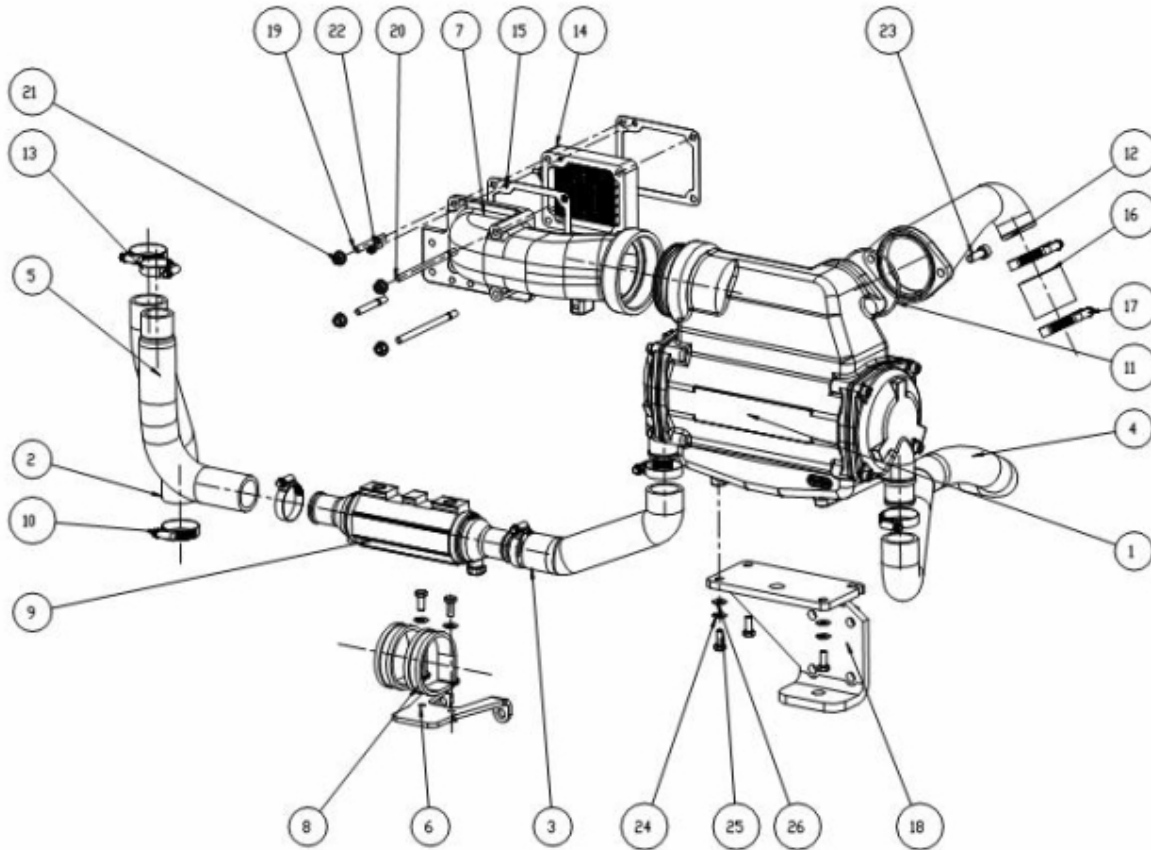

Model : T6.420TDI T6.300 STANDARD ENGINE

Subassembly : AIR COOLER

Part number	Item	Description	Quantity
48300390	1	HEAT EXCHANGER 6,420TDI	1
48328108	2	HOSE	1
48328109	3	HOSE	1
48328110	4	HOSE	1
48328113	5	HOSE	1
95310610	6	BRACKET	1
95200234	7	AIR OUTLET PIPE	1
48100810	8	CLAMP	2
48300373	9	OIL COOLER	1
970604533	10	CLAMP,HOSE 32-44	6
48418173	11	O RING	1
95200233	12	AIR INLET PIPE	1
970300922	13	CLAMP,HOSE 26-38	1
970312483	14	HEARTER ASSY, INTAKE	1
970312773	15	GASKET,INTAKE HEARTER	2
51850001	16	HOSE	1
970634621	17	CLAMP,HOSE	2
95310605	18	ENGINE FOOT	1
39020308	19	STUD BOLT	2
39020334	20	STUD BOLT	2
39460916	21	NUT	4
970604615	22	BOLT,SOCK M 6X 20	1
970609701	23	BOLT,SOCK M10X 30	2
970119138	24	WASHER,SPRING D 8	6
970409603	25	BOLT,HEX M 8X 25	6
970027323	26	WASHER,PLAIN D 8	4