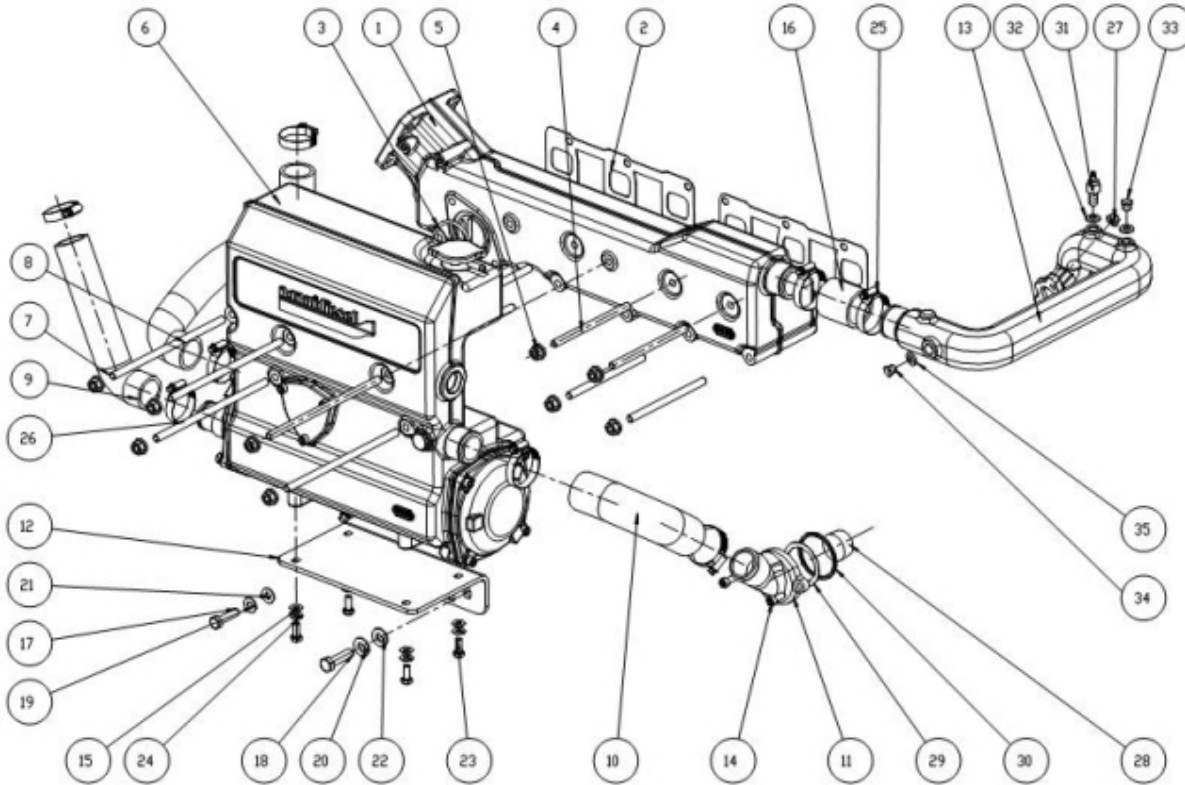

Model : T6.420TDI T6.300 STANDARD ENGINE

Subassembly : HEAT EXCHANGER

Part number	Item	Description	Quantity
95200231	1	EXHAUST MANIFOLD	1
970312772	2	GASKET EXHAUST MANIFOLD	2
48418070	3	O RING	1
39020437	4	STUD BOLT	7
39460917	5	NUT,FLANGE	12
48300389	6	HEAT EXCHANGER 6,420TDI	1
39020440	7	STUD BOLT	5
48328110	8	HOSE	1
48328111	9	HOSE	1
48328119	9	HOSE	1
48328112	10	HOSE	1
95200235	11	FLANGE	1
95310602	12	BRACKET	1
95200236	13	PIPE	1
970300260	14	BOLT, SOCK M 8X 20	2
970027323	15	WASHER,PLAIN D 8	4
51845001	16	HOSE	1
970300044	17	BOLT,HEX M10X1,25X 25	1
970302332	18	BOLT,HEX M12X1,25X 25	1
970119136	19	WASHER,SPRING D10	1
970409154	20	WASHER,SPRING D12	1
970119135	21	WASHER,PLAIN D10	1
970409153	22	WASHER,PLAIN D12	1
970119141	23	BOLT,HEX M8X 20	4
970119138	24	WASHER,SPRING D 8	4
970634621	25	CLAMP,HOSE	4
970604533	26	CLAMP,HOSE 32-44	4
39460916	27	NUT	2
970312476	28	PLUG CYLINDER BLOCKHOLE	1
95310601	29	GASKET	1
970312475	30	GASKET	1
970851604	31	WATER SENDER 120C +SWITCH 110C	1
970300306	32	GASKET,RING D14	2
970875506	33	PLUG	1