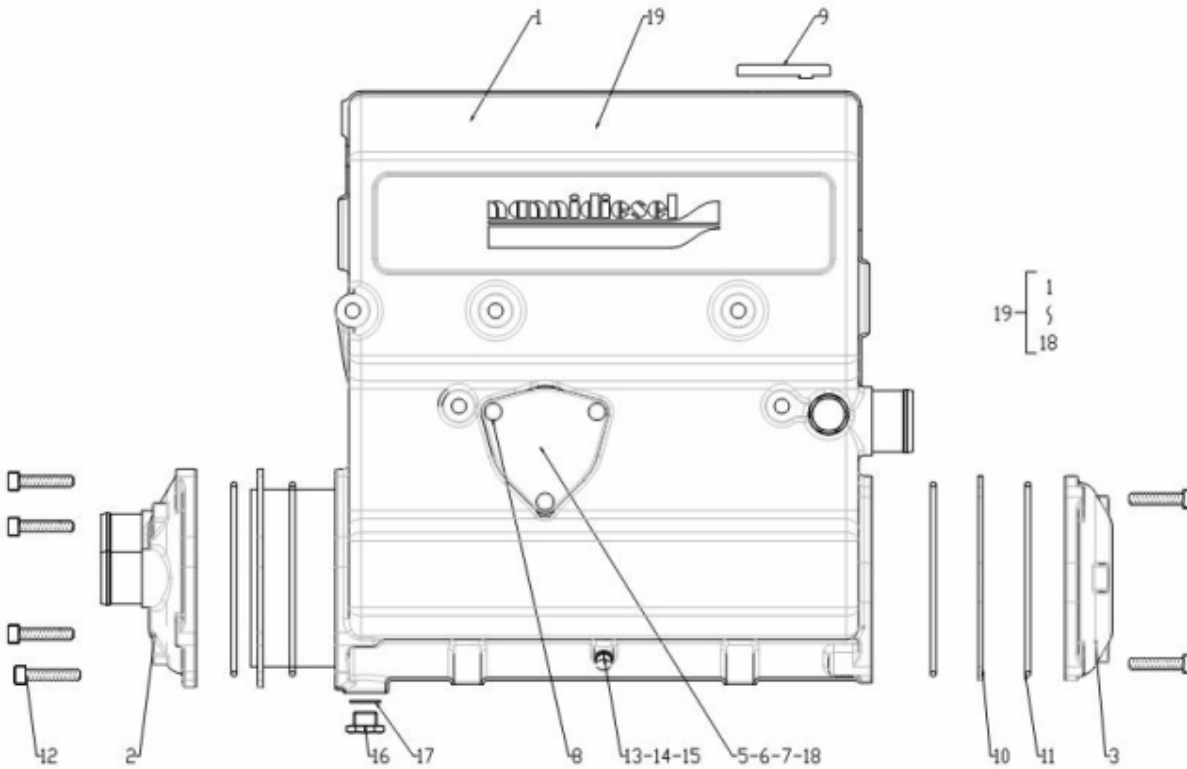

Model : T6.420TDI T6.300 STANDARD ENGINE

Subassembly : HEAT EXCHANGER - DETAILS

Part number	Item	Description	Quantity
970312792	2	COVER	1
970312793	3	COVER	1
970312794	4	TUBE STACK	1
970311046	5	THERMOSTAT	1
970312796	6	GASKET	1
970312797	7	COVER, THERMOSTAT	1
970312798	8	BOLT SOCK M8 X30	3
970312799	9	FILLING CAP	1
970312800	10	SPACER	1
970312781	11	O RING	4
970310755	12	BOLT	8
970312802	13	BOLT M6x25	1
970312803	14	BUSH	1
970312804	15	NUT	1
970639853	16	""PLUG,HEX 3/8""G""	2
970300289	17	GASKET,RING D17	2
970312805	18	O RING	1
48300389	19	HEAT EXCHANGER 6,420TDI	1