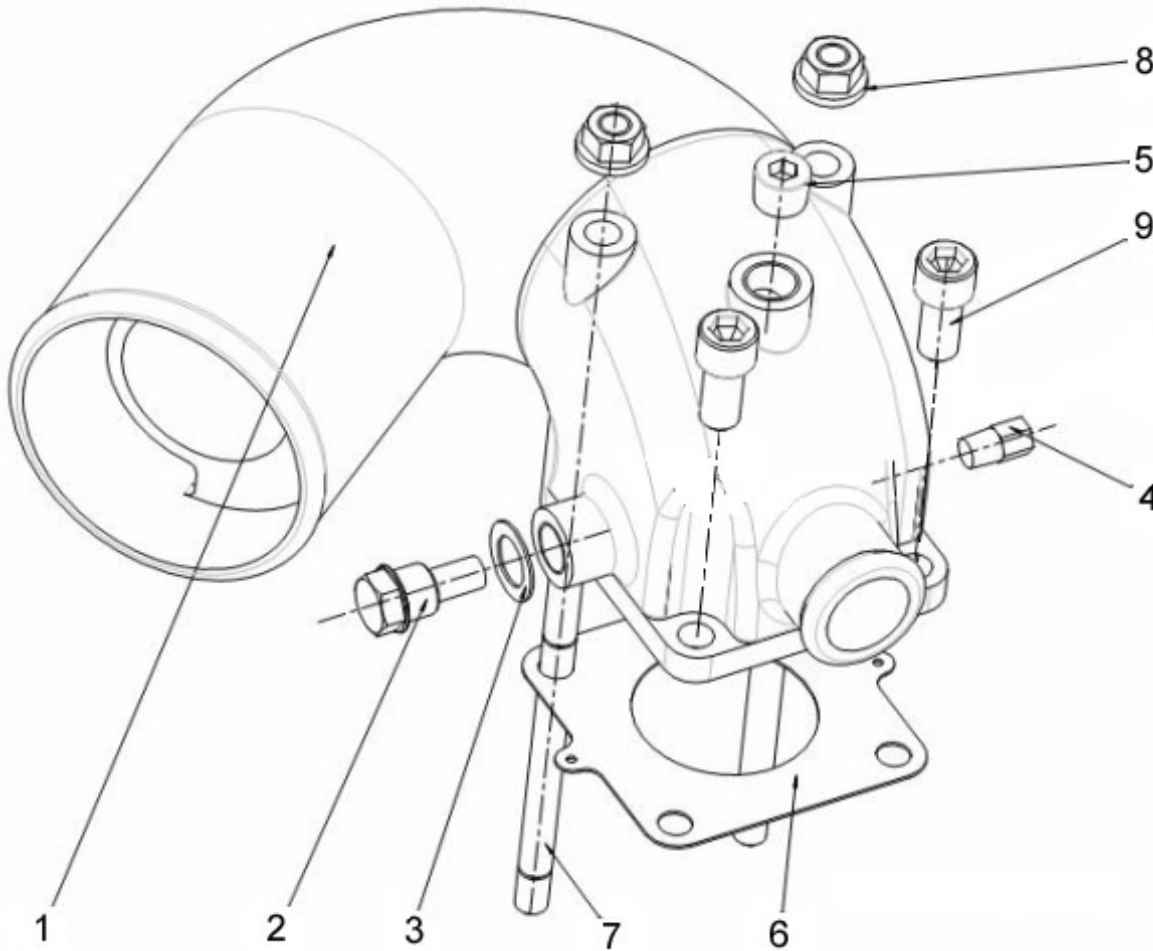

Model : T6.420TDI T6.300 STANDARD ENGINE

Subassembly : EXHAUST ELBOW

Part number	Item	Description	Quantity
665200001	1	MIXER	1
970494635	2	ANODE,ZINC CPL M16X1,5	1
970300199	3	GASKET,RING D16	1
970307265	4	PLUG,HEX 1/8	1
970310264	5	PLUG	1
970312690	6	GASKET	1
39020439	7	STUD BOLT	2
39460917	8	NUT,FLANGE	2
39129418	9	BOLT	2