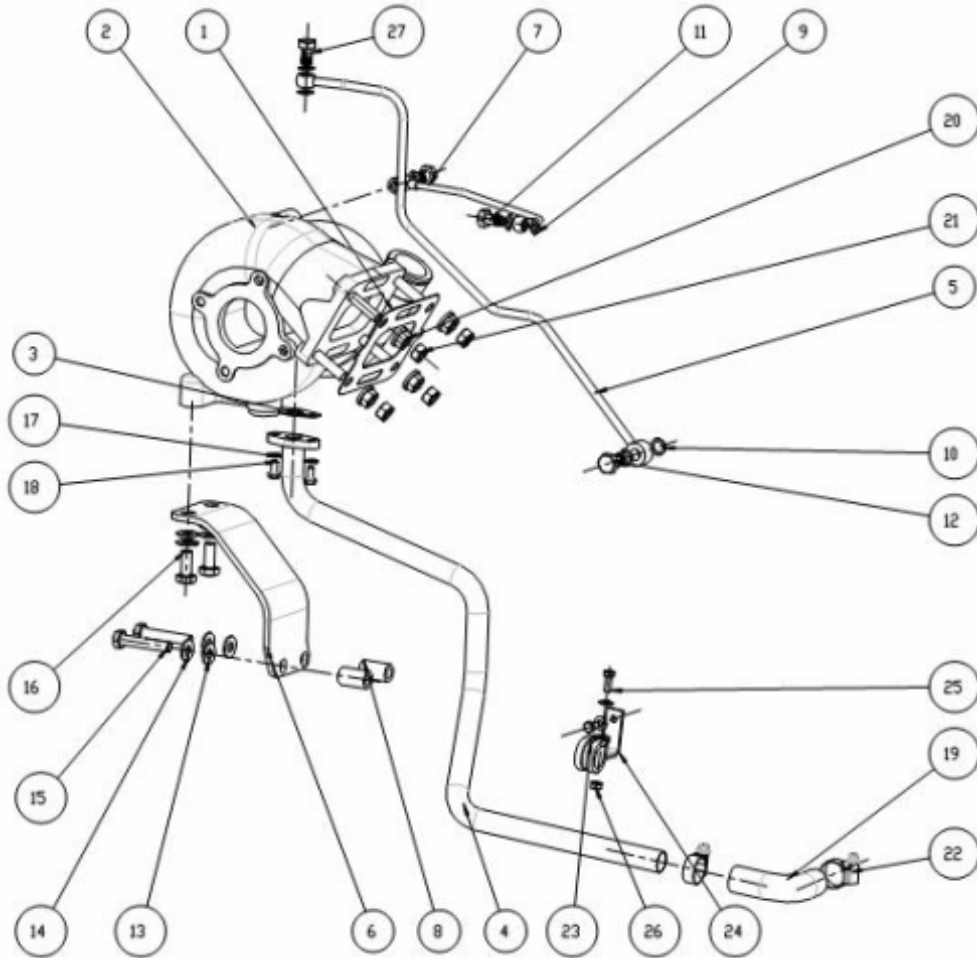

Model : T6.420TDI T6.300 STANDARD ENGINE

Subassembly : TURBO AND EXHAUST MIXER

Part number	Item	Description	Quantity
970312689	1	GASKET	1
970312493	2	TURBO CHARGER 6.420 TDI	1
970312496	3	GASKET, OIL RETURN 6.420 TDI TURBOCHARGER	1
51306114	4	PIPE, RETURN OIL LUBRICATION TURBO	1
51306113	5	PIPE, OIL LUBRICATION TO TURBO	1
95310609	6	BRACKET	1
51306118	7	PIPE	1
95312343	8	SPACER	2
970300430	9	GASKET,RING D10	6
970315604	10	WASHER,WITH RUBBER	2
970300717	11	BOLT,BANJO M10X1,25	2
970310505	11	BOLT,EYE JOINT	2
970302482	12	BOLT,BANJO M12X1,25	1
970119135	13	WASHER,PLAIN D10	4
970119136	14	WASHER,SPRING D10	4
970639604	15	BOLT,HEX M10X 55	2
970300044	16	BOLT,HEX M10X1,25X 25	2
970119149	17	WASHER, SPRING D 6	3
970609601	18	BOLT,HEX M 6X 12	2
48328114	19	HOSE, OIL RETURN FROM TURBO	1
39460917	20	NUT,FLANGE	4
39560001	21	ECROU	4
970604526	22	CLAMP,HOSE 22-32	2
970302232	23	CLAMP,PIPE D22	1
95310688	24	BRACKET	1
970300275	25	BOLT,HEX M 6X 25	1
970494516	26	NUT,LOCK M 6	1
43363101	27	BOLT,BANJO M10X1,5	1
970312494	28	PLUG 6.420 TDI TURBOCHARGER	1
970312495	29	GASKET, PLUG 6.420 TDI TURBOCHARGER	1
970312691	30	PLUG, DRAIN	1