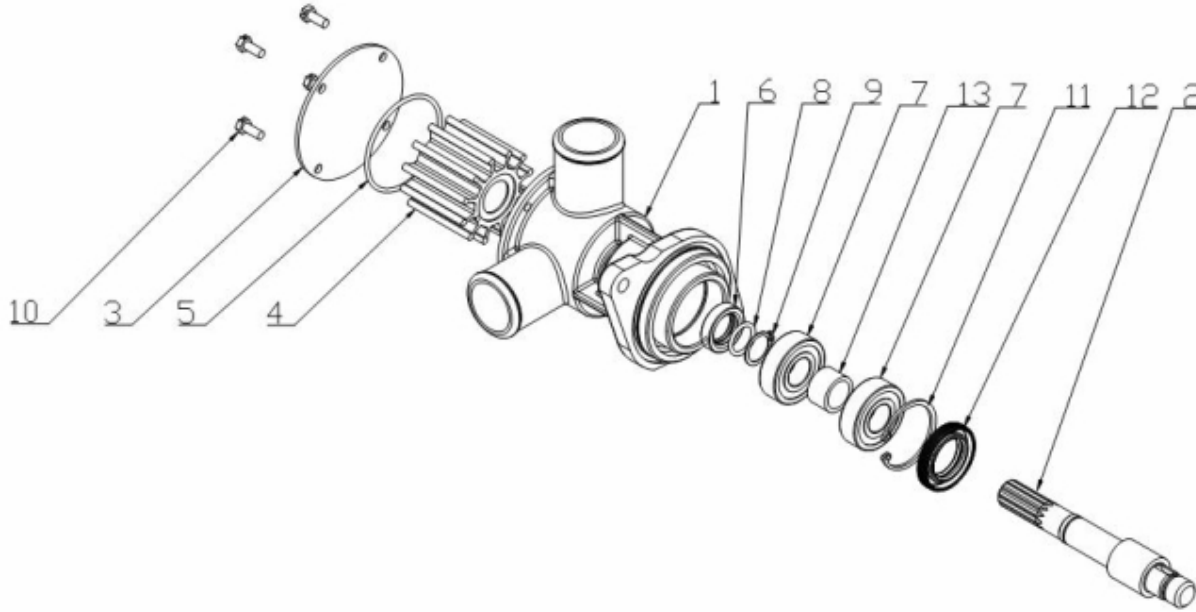

Model : T6.420TDI T6.300 STANDARD ENGINE

Subassembly : SEA WATER PUMP - DETAILS

Part number	Item	Description	Quantity
48100876	1	COOLING WATER PUMP	1
970312506	2	Shaft	1
970312422	3	END COVER	1
970312423	4	IMPELLER	1
970312424	5	O RING	1
970614516	6	O-RING SEAL	1
970312426	7	BALL BEARING	2
970614626	8	O-RING,WATER PUMP F7B-9/10	1
970304049	9	CIR-CLIP	1
970312429	10	SCREW	4
970614627	11	RING,RETAINING	1
970312430	12	LIP SEAL	1
970312431	13	SPACER	1