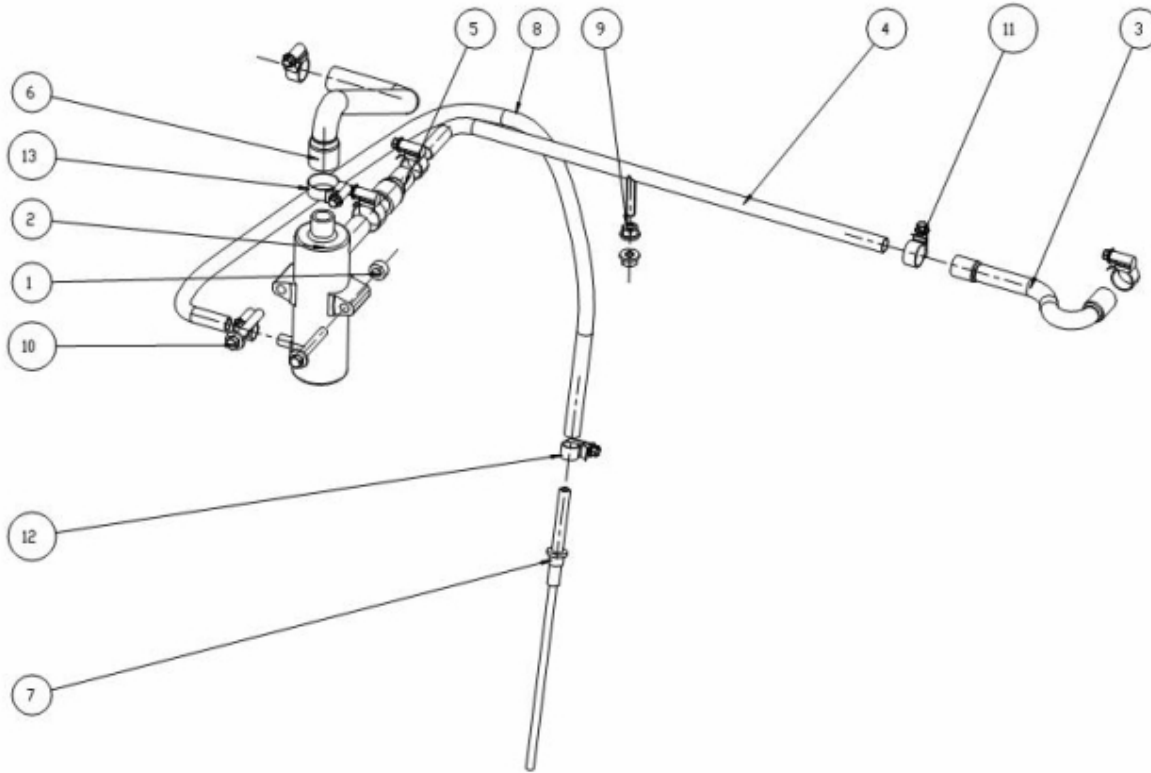

Model : T6.420TDI T6.300 STANDARD ENGINE

Subassembly : OIL SUMP - OIL PUMP

Part number	Item	Description	Quantity
39160637	2	BOLT	1
970300325	3	RING,SEAL D12	2
970302482	4	BOLT,BANJO M12X1,25	1
95310641	5	BRACKET	1
970301182	6	CLAMP,PIPE D12 D=8	1
970312563	7	PAN SUB-ASSY,OIL	1
970409154	8	WASHER,SPRING D12	1
970302332	9	BOLT,HEX M12X1,25X 25	1
970119138	10	WASHER,SPRING D 8	2
970639903	11	BOLT,HEX M 8X 16	1
970027322	12	NUT,M 8	1
970312474	13	GAGE SUB ASSY, OIL LEVEL	1

Subassembly : OIL FILTER

Part number	Item	Description	Quantity
970312207	1	FILTER	1
970312672	2	OIL COOLER	1
970312212	3	UNION (FOR OIL FILTER)	1
970312673	4	VALVE SUB-ASSY,OIL CHECK	1
970312701	5	GASKET	1
970312675	6	GASKET,OIL FILTER	1
970312269	7	HEATER WATER SENSOR	1
970312268	8	GASKET	1
970312676	9	PLUG,TIGHT	3
970312677	10	NUT	2
970312334	11	BOLT	12
970312678	12	BOLT,FLANGE	2
970312679	13	BOLT, STUD	2

Model : T6.420TDI T6.300 STANDARD ENGINE

Subassembly : OIL SEPARATOR

Part number	Item	Description	Quantity
95312344	1	SPACER	2
970312490	2	OIL SEPARATOR	1
48328118	3	HOSE, BREATHER OUT CYLINDER HEAD COVER	1
51308015	4	PIPE, BREATHER	1
48328116	5	HOSE, BREATHER IN SEPARATOR	1
48328117	6	HOSE, BREATHER OUT SEPARATOR	1
51308014	7	TUBE, RETURN OIL SEPARATOR	1
39460916	9	NUT	2
39160641	10	BOLT	2
970301604	11	CLAMP,HOSE 15-24	4
970434506	12	CLAMP,HOSE 13-20	2
970604526	13	CLAMP,HOSE 22-32	2