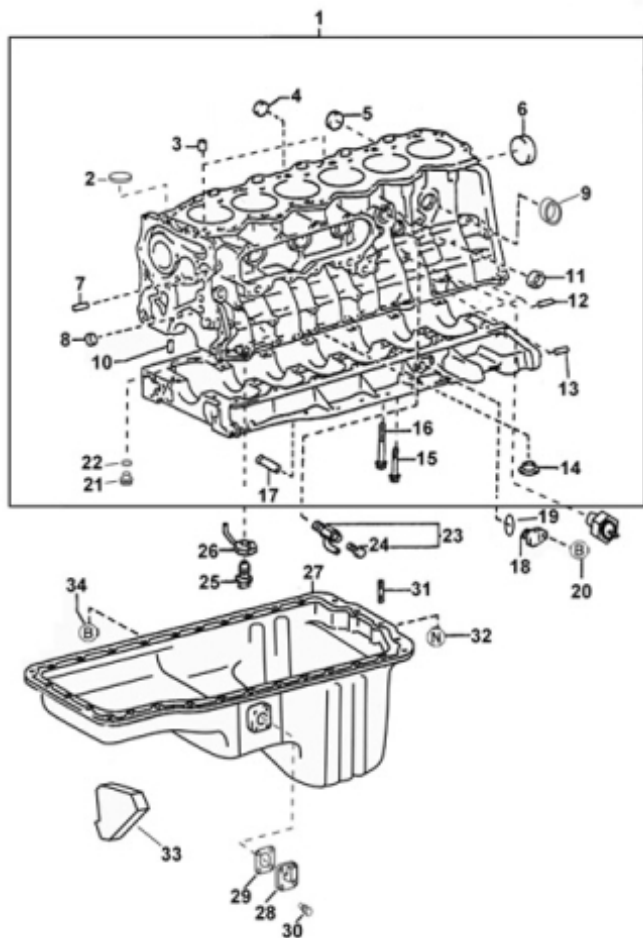

SPARE PARTS CATALOGUE

(version du 02-07-2019)

T6.420TDI T6.300 STANDARD ENGINE

Model : T6.420TDI T6.300 STANDARD ENGINE

Subassembly : ENGINE BLOCK

Part number	Item	Description	Quantity
970312542	1	BLOCK SUB-ASSY,CYLINDER	1
970312543	2	PLUG,TIGHT	1
970312544	3	PIN,STRAIGHT (For cylinder head set L=15: OD=8)	2
970312536	4	PLUG, TIGHT, NO.3(for Cylinder Block)	1
970312546	5	PLUG,TIGHT,No.1 (For cylinder block)	3
970312547	6	PLUG,TIGHT,No.5 (For cylinder block)	2
970312097	7	PIN, STRAIGHT	2
970312548	8	PLUG,TIGHT,No.2 (For cylinder block)	4
970312549	9	PLUG,TIGHT,No.4 (For cylinder block)	1
970312550	10	PIN,STRAIGHT (For oil pan)	2
970312549	11	PLUG,TIGHT,No.4 (For cylinder block)	5
970312040	12	PIN, STRAIGHT	2
970312553	13	PIN, STRAIGHT(L=23,OD=8)	2
970312554	14	GASKET,CYLINDER BLOCK OIL HOLE	1
970312555	15	BOLT (For crankshaft bearing cap set)L=75	15
970312556	16	BOLT (For crankshaft bearing cap set)L=86.5	14
970312557	17	PIPE,OIL RETURN	1
970312051	18	PLUG,HOLE	1
970312054	19	O RING	1
970312057	20	BOLT,FLANGE	1
970312558	21	PLUG,W/HEAD STRAIGHT SCREW	1
970312559	22	GASKET,VACUUM PUMP OIL INLET RING UNION	1
970312560	23	COCK SUB-ASSY,WATER DRAIN (For cylinder block)	1
970312071	24	PLUG	1
970312069	25	VALVE SUB ASSY, OIL CHECK	6
970312562	26	NOZZLE SUB-ASSY,OIL	6
970312563	27	PAN SUB-ASSY,OIL	1
970312564	28	SENSOR,ENGINE OIL LEVEL	1
970312565	29	GASKET	1
970312566	30	SCREW,W/WASHER	4
970312567	31	BOLT,STUD	3
970312568	32	NUT	3
970312569	33	INSULATOR,CYLINDER BLOCK,No.2	1
970312570	34	BOLT,W/WASHER	26