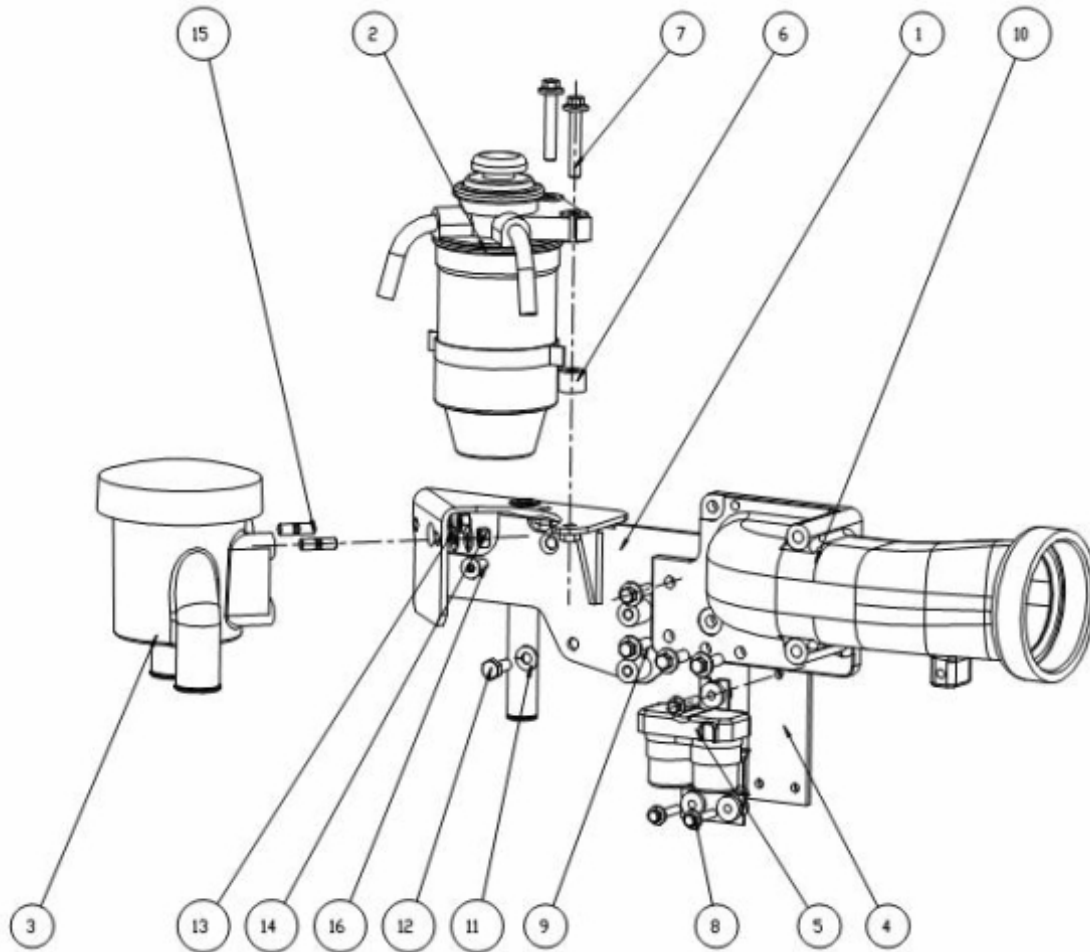

Model : T6.420TDI T6.300 STANDARD ENGINE

Subassembly : FUEL FILTER SUPPORT

Part number	Item	Description	Quantity
48170000	1	FUEL FILTER BRACKET	1
970312482	2	GO FILTER	1
970312484	3	SEA WATER FILTER	1
95310656	4	BRACKET	1
970314759	5	RELAY ASSY,POSTHEATING	1
43320284	6	SPACER	2
39160642	7	BOLT	2
39160636	8	BOLT	3
39160638	9	BOLT	4
95200234	10	AIR OUTLET PIPE	1
970119138	11	WASHER,SPRING D 8	3
970639903	12	BOLT,HEX M 8X 16	1
970027323	13	WASHER,PLAIN D 8	2
970027322	14	NUT,M 8	2
39020301	15	STUD BOLT	2
39153307	16	BOLT	1