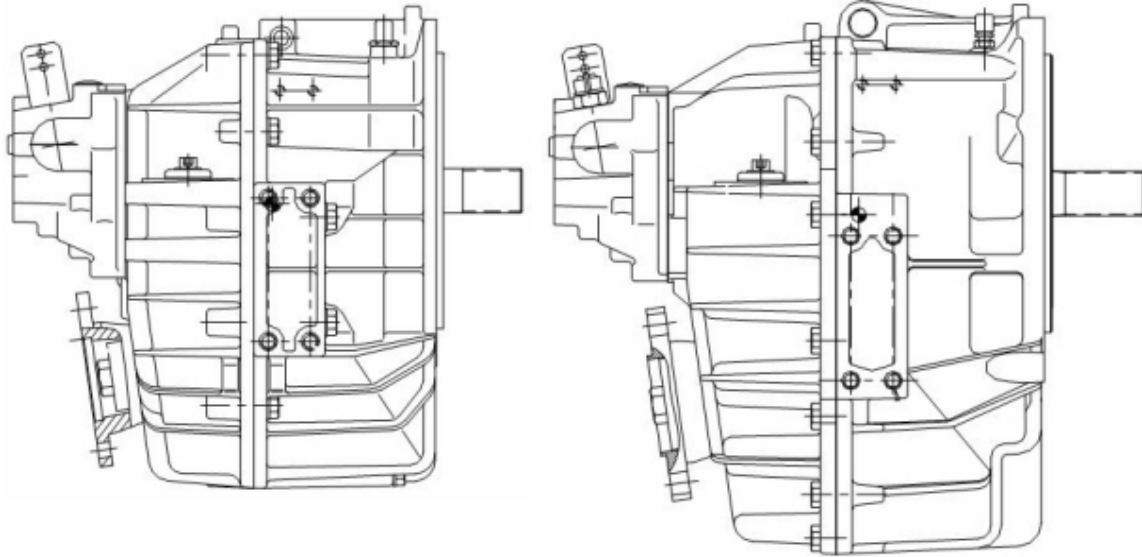

Model : T6.420TDI T6.300 STANDARD ENGINE

Subassembly : GEAR BOX

Part number	Item	Description	Quantity
970777525	1	ZF63 A 1.5R	1
970777663	2	GEARBOX ZF63 A 1.5R TV	1
970777530	3	GEARBOX ZF63A 2R SANS KIT REF	1
970777663	4	GEARBOX ZF63 A 1.5R TV	1
970777522	5	GEARBOX	1
970777665	6	GEARBOX	1