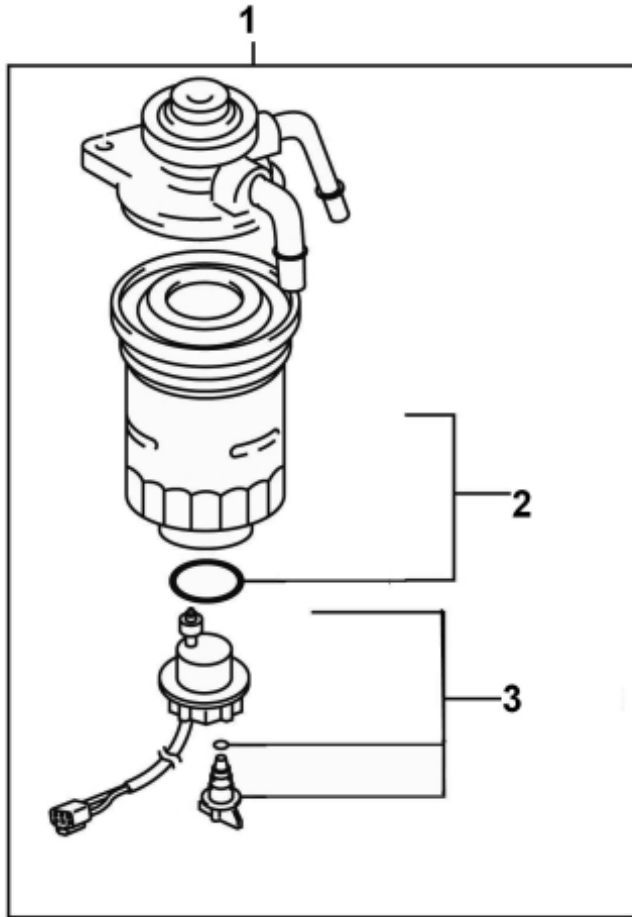

Model : T6.420TDI T6.300 STANDARD ENGINE

Subassembly : FUEL FILTER

Part number	Item	Description	Quantity
970312482	1	GO FILTER	1
970311185	2	FUEL FILTER	1
970312242	3	PLUG W/WATER LEVEL SWITCH	1