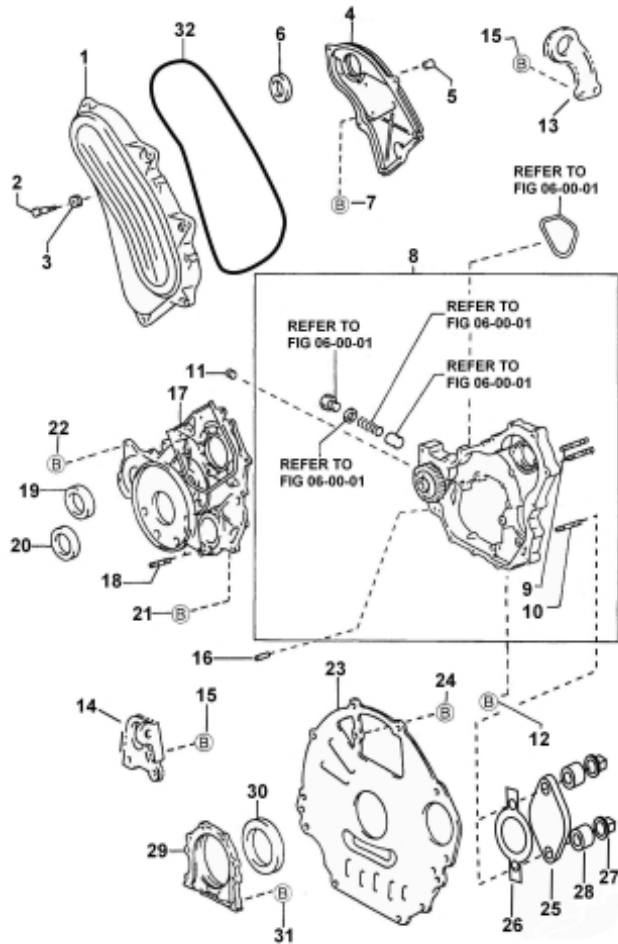

Model : T6.420TDI T6.300 STANDARD ENGINE

Subassembly : TIMING GEAR CASE

Part number	Item	Description	Quantity
970312571	1	COVER,TIMING BELT,No.1	1
970312572	2	BOLT	6
970312573	3	WASHER,SEAL	6
970312574	4	RETAINER,CAMSHAFT OIL SEAL	1
970312014	5	PIN, RING	2
970312078	6	GASKET	1
970312334	7	BOLT	4
970312575	8	CASE SUB-ASSY,TIMING GEAR	1
970312576	9	BOLT,STUD	2
970312577	10	BOLT,STUD	2
970312578	11	PLUG,TAPER SCREW	1
970312334	12	BOLT	7
970312579	13	HANGER,ENGINE,No.1	1
970312580	14	HANGER,ENGINE,No.2	1
970312581	15	BOLT,W/WASHER	4
970312553	16	PIN, STRAIGHT(L=23,OD=8)	1
970312583	17	COVER,TIMING GEAR,No.2	1
970312584	18	BOLT,STUD (For timing gear cas e)	2
970312083	19	GASKET	1
970312585	20	SEAL, OIL (For timing gear cov er : No.2)	1
970312586	21	BOLT,FLANGE	9
970312337	22	BOLT,FLANGE	6
970312587	23	PLATE,REAR END	1
970312588	24	BOLT,W/WASHER	1
970312236	25	COVER	1
970312590	26	GASKET,CYLINDER BLOCK SIDE COV ER	1
970312591	27	NUT	2
970312592	28	SPACER	2
970312593	29	RETAINER,ENGINE REAR OIL SEAL	1
970312088	30	GASKET	1
970312261	31	BOLT FLANGE	6
970312594	32	GASKET,TIMING GEAR COVER	1