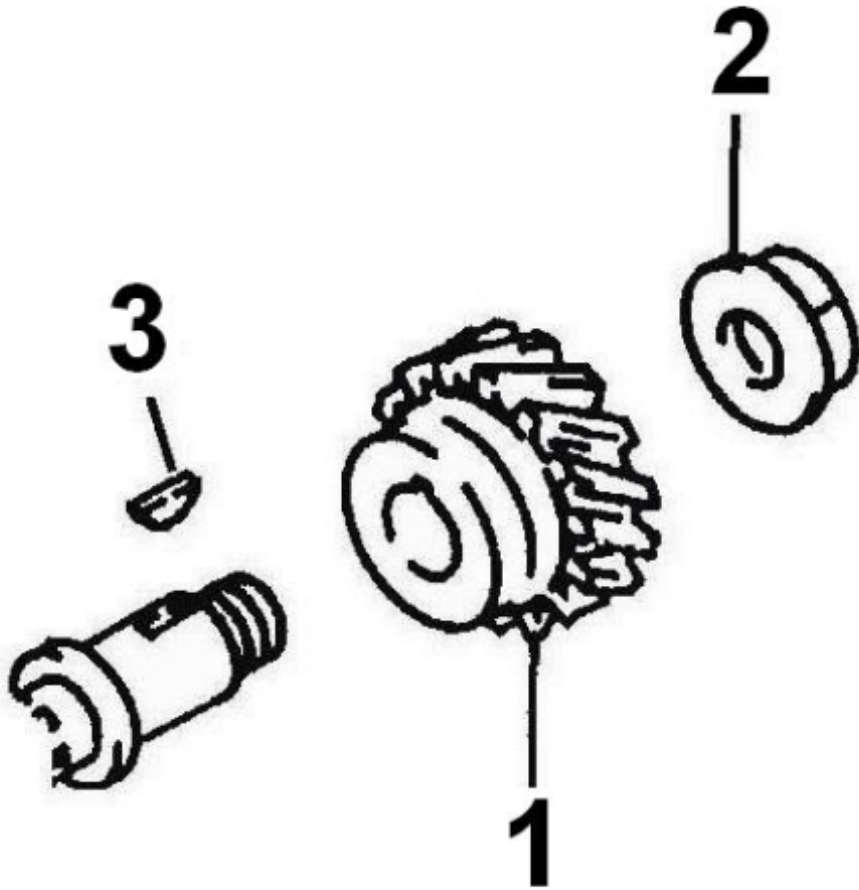

Model : T6.420TDI T6.300 STANDARD ENGINE

Subassembly : SEA WATER PUMP GEAR

Part number	Item	Description	Quantity
970312477	1	GEAR,VACUUM PUMP	1
970312235	2	NUT	1
970312478	3	KEY	1