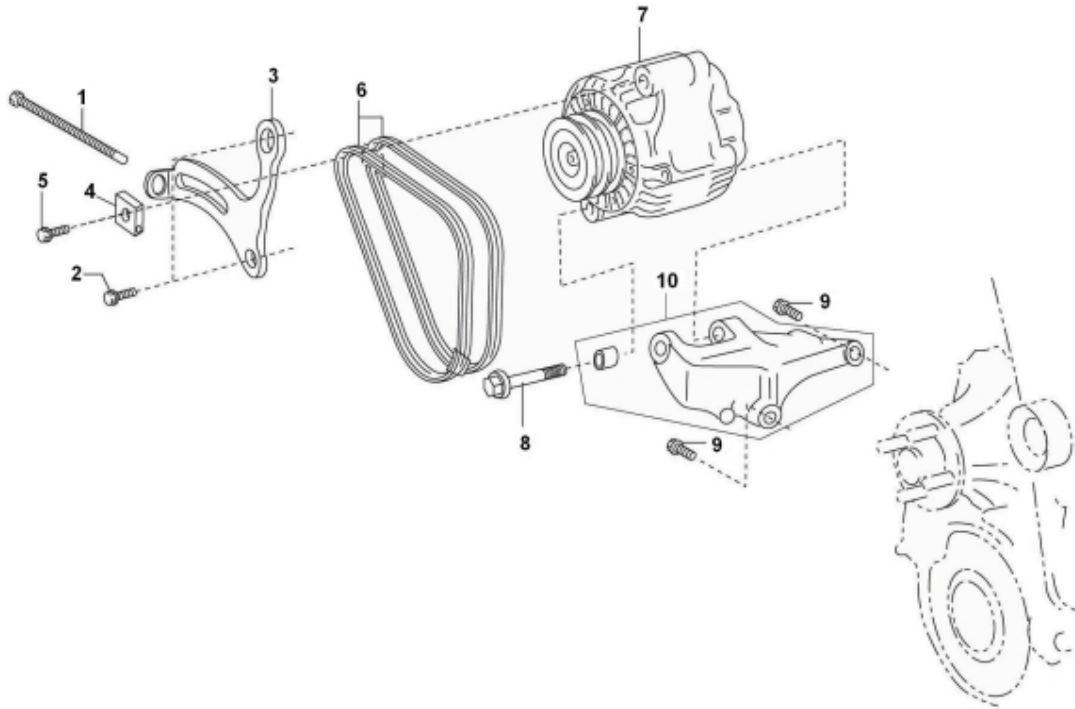

Model : T6.420TDI T6.300 STANDARD ENGINE

Subassembly : ALTERNATOR

Part number	Item	Description	Quantity
970312720	1	BOLT,W/WASHER	1
970312721	2	BOLT,FLANGE	2
970312877	3	TIGHTNER	1
970312723	4	SLIDER,FAN BELT ADJUSTING	1
970312724	5	BOLT,FLANGE	1
970312725	6	BELT SET,V	1
970312688	7	ALTERNATOR 12V-120A	1
970312726	7	ALTERNATOR	1
970312727	8	BOLT,WASHER BASED HEAD HEXAGON	1
970312728	9	BOLT,W/WASHER	2
970312729	10	BRACKET,ALTERNATOR	1