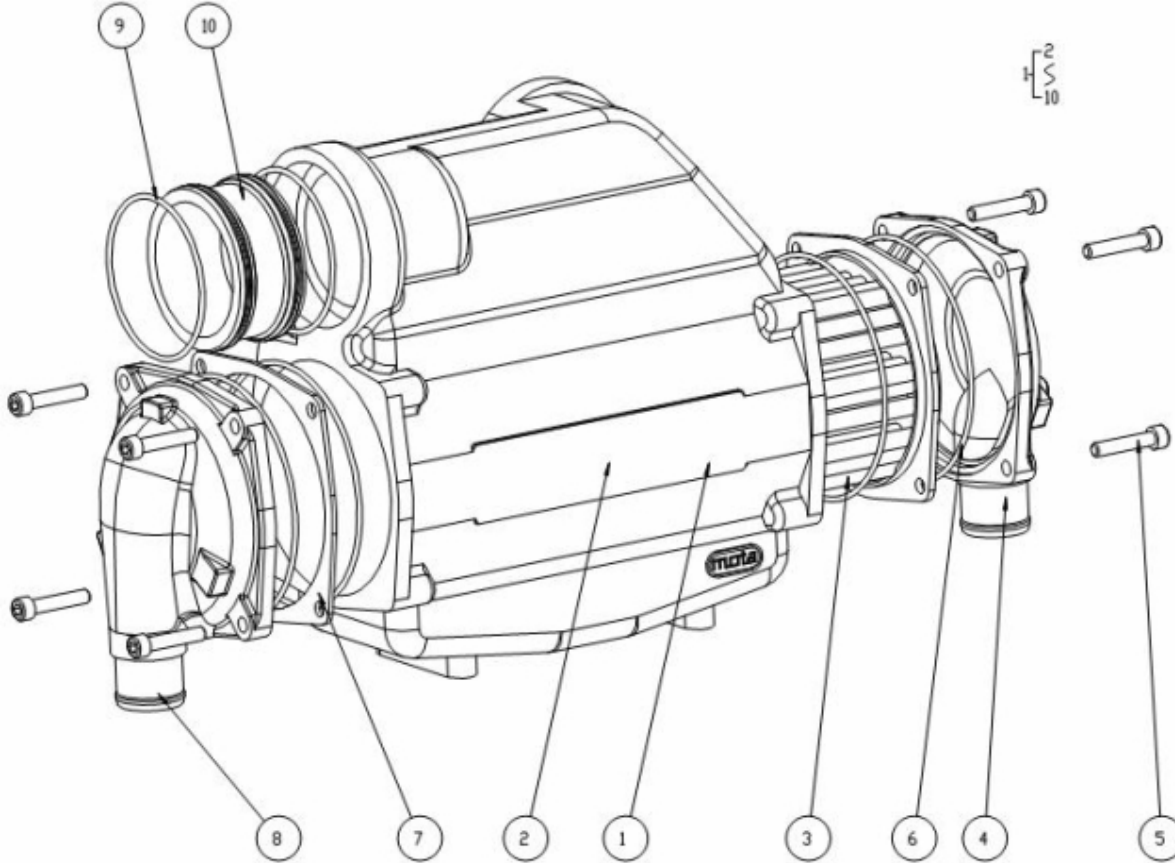

Model : T6.420TDI T6.300 STANDARD ENGINE

Subassembly : AIR COOLER - DETAILS

Part number	Item	Description	Quantity
48300390	1	HEAT EXCHANGER 6,420TDI	1
970312778	2	ENS.CORPS ECHANGEUR	1
970312779	3	TUBE STACK	1
970312780	4	COVER, WATER OUTLET	1
970310755	5	BOLT	8
970312781	6	O RING	4
970312800	7	SPACER	1
970312783	8	COVER, WATER INLET	1
970312784	9	O RING	2