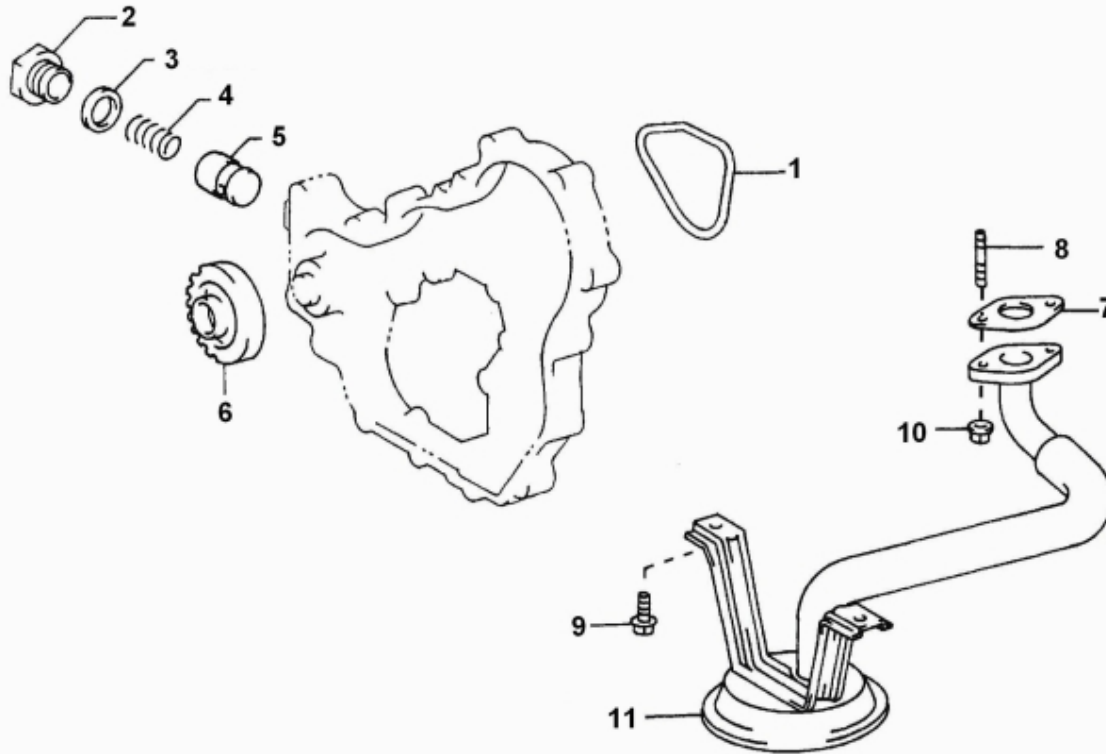

Model : T6.420TDI T6.300 STANDARD ENGINE

Subassembly : OIL SUMP - OIL PUMP

Part number	Item	Description	Quantity
39160637	2	BOLT	1
970300325	3	RING,SEAL D12	2
970302482	4	BOLT,BANJO M12X1,25	1
95310641	5	BRACKET	1
970301182	6	CLAMP,PIPE D12 D=8	1
970312563	7	PAN SUB-ASSY,OIL	1
970409154	8	WASHER,SPRING D12	1
970302332	9	BOLT,HEX M12X1,25X 25	1
970119138	10	WASHER,SPRING D 8	2
970639903	11	BOLT,HEX M 8X 16	1
970027322	12	NUT,M 8	1
970312474	13	GAGE SUB ASSY, OIL LEVEL	1

Model : T6.420TDI T6.300 STANDARD ENGINE

Subassembly : OIL PUMP

Part number	Item	Description	Quantity
970312664	1	GASKET,OIL PUMP	1
970312205	2	PLUG,OIL PUMP RELIEF VALVE	1
970312204	3	GASKET,OIL PUMP RELIEF VALVE	1
970312203	4	SPRING,OILPUMP RELIEF VALVE	1
970312665	5	VALVE, OILPUMP RELIF	1
970312666	6	GEAR,OIL PUMP DRIVE SHAFT	1
970312667	7	GASKET,OIL STRAINER FLANGE	1
970312668	8	BOLT,STUD	2
970312570	9	BOLT,W/WASHER	2
970312568	10	NUT	2
970312671	11	STRAINER SUB-ASSY,OIL	1